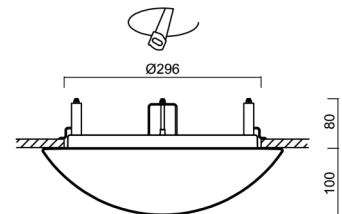

AURA V10

Product code: AUR68096

Type: LED-1L15E350BTV14/014 HF 3K#

Short description of the luminaire: White semi-recessed LED light with sensor with TRIPLEX OPAL glass shade.

Technical

Types of luminaires	Sensor
Mounting type	semi-recessed
Base material	steel
Shade material	three-layer glass TRIPLEX OPAL
Base color	white Ral9003
Shade color	white
Holding the shade	bayonet
Mounting location	ceiling/wall
Width	360 mm
Length	360 mm
Height	104 mm
Diameter	ø 360 mm
mounting holes (diameter)	none
Installation wire (diameter)	2xø16mm
Energy Class	D
Impact strength	IK01
Operating temperature	from -20°C to +30°C

Electric

Power consumption	13 W
Ingress Protection	IP44
Socket	LED modul
Sensor	HF
terminal block	snap terminal block
Automatic circuit breaker type B10A	65 pcs
Automatic circuit breaker type B16A	105 pcs
Automatic circuit breaker type C10A	39 pcs
Automatic circuit breaker type C16A	63 pcs

Luminous

Lum. flux of luminaire	1380 lm
Lum. flux of light source	2130 lm
Luminaire efficacy	106 lm/W
Temperature	3000 K
Rated life time LED L80/B10	100000 hours
CRI	Ra80
MacAdam	3
Blue light hazard	Risk group 0

Eulum data for calculation programs are available at www.osmont.cz.