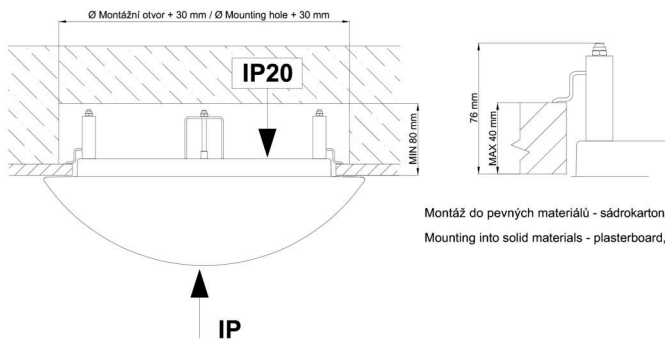

Eulum data for calculation programs are available at [www.osmont.cz](http://www.osmont.cz).

Logistic

EAN	8591728069810
Weight NTTO	2.8 Kg
Weight BTTO	3.1 Kg
Number of cartons	1 pcs
Package volume	0.025 m <sup>3</sup>
Package 1 width	0.37 m
Package 1 length	0.37 m
Package 1 height	0.18 m
Warranty*	60 months

\*The warranty for the batteries is valid for 12 months from the date of purchase.

Installation dimensions:

Svítlidlo nesmí být z horní strany zakryto izolací.  
Luminaire must not be covered with insulating matting.

Rozměry dutiny pro vestavné svítidlo [mm]:  
Dimensions of cavity for recessed luminaire [mm]: