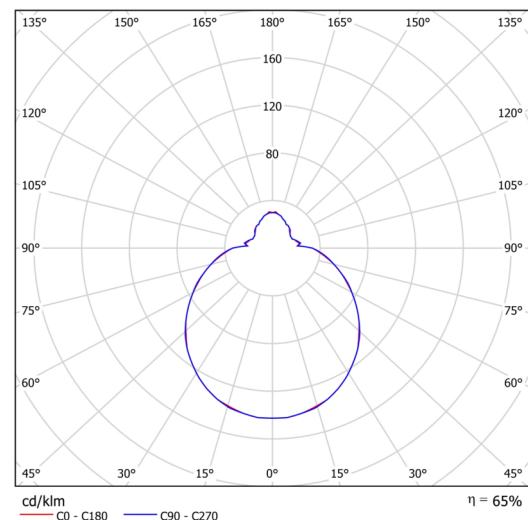

AURA V10

Product code: AUR68096

Type: LED-1L15E350BTV14/014 HF 3K#

Short description of the luminaire: White semi-recessed LED light with sensor with TRIPLEX OPAL glass shade.

Technical

Types of luminaires	Sensor
Mounting type	semi-recessed
Base material	steel
Shade material	three-layer glass TRIPLEX OPAL
Base color	white Ral9003
Shade color	white
Holding the shade	bayonet
Mounting location	ceiling/wall
Width	360 mm
Length	360 mm
Height	104 mm
Diameter	ø 360 mm
mounting holes (diameter)	none
Installation wire (diameter)	2xø16mm
Energy Class	D
Impact strength	IK01
Operating temperature	from -20°C to +30°C

Electric

Power consumption	13 W
Ingress Protection	IP44
Socket	LED modul
Sensor	HF
terminal block	snap terminal block
Automatic circuit breaker type B10A	65 pcs
Automatic circuit breaker type B16A	105 pcs
Automatic circuit breaker type C10A	39 pcs
Automatic circuit breaker type C16A	63 pcs

Luminous

Lum. flux of luminaire	1380 lm
Lum. flux of light source	2130 lm
Luminaire efficacy	106 lm/W
Temperature	3000 K
Rated life time LED L80/B10	100000 hours
CRI	Ra80
MacAdam	3
Blue light hazard	Risk group 0

Eulum data for calculation programs are available at www.osmont.cz.