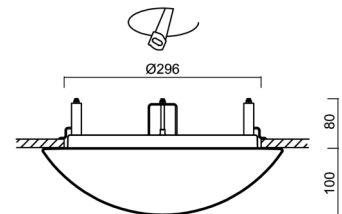

## Technical

Types of luminaires	Sensor
Mounting type	semi-recessed
Base material	steel
Shade material	three-layer glass TRIPLEX OPAL
Base color	white Ral9003
Shade color	white
Holding the shade	bayonet
Mounting location	ceiling/wall
Width	360 mm
Length	360 mm
Height	125 mm
Diameter	ø 360 mm
mounting holes (diameter)	none
Installation wire (diameter)	2xØ16mm
Impact strength	IK01
Operating temperature	from -20°C to +30°C

## Luminous

Blue light hazard	Risk group 0
-------------------	--------------

Eulum data for calculation programs are available at [www.osmont.cz](http://www.osmont.cz).

Logistic

EAN	8591728553333
Weight NTTO	2.8 Kg
Weight BTTO	3.1 Kg
Number of cartons	1 pcs
Package volume	0.025 m <sup>3</sup>
Package 1 width	0.37 m
Package 1 length	0.37 m
Package 1 height	0.18 m
Warranty*	60 months