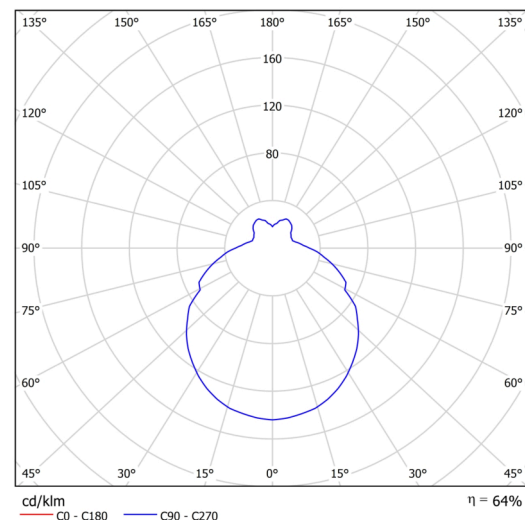

AURA V10

Product code: AUR55333

Type: IN-12BTV14/014 HF*

Short description of the luminaire: White semi-recessed E27 light with sensor with TRIPLEX OPAL glass shade.

Technical

Types of luminaires	Sensor
Mounting type	semi-recessed
Base material	steel
Shade material	three-layer glass TRIPLEX OPAL
Base color	white Ral9003
Shade color	white
Holding the shade	bayonet
Mounting location	ceiling/wall
Width	360 mm
Length	360 mm
Height	125 mm
Diameter	ø 360 mm
mounting holes (diameter)	none
Installation wire (diameter)	2xØ16mm
Impact strength	IK01
Operating temperature	from -20°C to +30°C

Electric

Voltage type	AC
AC voltage	220 - 240 V
Power consumption	25 W
Ingress Protection	IP44
Socket	E27
Sensor	HF
terminal block	snap terminal block

Luminous

Blue light hazard	Risk group 0

Eulum data for calculation programs are available at www.osmont.cz.