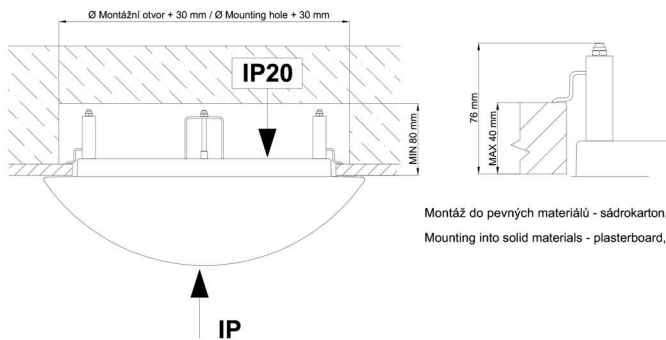

## Technical

Types of luminaires	Sensor
Mounting type	semi-recessed
Base material	steel
Shade material	three-layer glass TRIPLEX OPAL
Base color	white Ral9003
Shade color	white
Holding the shade	bayonet
Mounting location	ceiling/wall
Width	360 mm
Length	360 mm
Height	125 mm
Diameter	ø 360 mm
mounting holes (diameter)	none
Installation wire (diameter)	2xØ16mm
Impact strength	IK01
Operating temperature	from -20°C to +30°C

## Luminous

Blue light hazard	Risk group 0
-------------------	--------------

Eulum data for calculation programs are available at [www.osmont.cz](http://www.osmont.cz).

Logistic

EAN	8591728553333
Weight NTTO	2.8 Kg
Weight BTTO	3.1 Kg
Number of cartons	1 pcs
Package volume	0.025 m <sup>3</sup>
Package 1 width	0.37 m
Package 1 length	0.37 m
Package 1 height	0.18 m
Warranty*	60 months

\*The warranty for the batteries is valid for 12 months from the date of purchase.

Installation dimensions:

Svítlidlo nesmí být z horní strany zakryto izolací.  
Luminaire must not be covered with insulating matting.

Rozměry dutiny pro vestavné svítidlo [mm]:  
Dimensions of cavity for recessed luminaire [mm]:

Montáž do pevných materiálů - sádkarton, dřevo.  
Mounting into solid materials - plasterboard, wood.