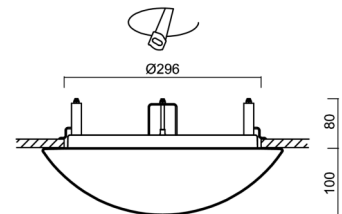

Types of luminaires	Classic on/off
Mounting type	semi-recessed
Base material	steel
Shade material	three-layer glass TRIPLEX OPAL
Base color	white Ral9003
Shade color	white
Holding the shade	bayonet
Mounting location	ceiling/wall
Width	360 mm
Length	360 mm
Height	125 mm
Diameter	ø 360 mm
mounting holes (diameter)	none
Installation wire (diameter)	2xØ16mm
Impact strength	IK01
Operating temperature	from -20°C to +30°C

Eulum data for calculation programs are available at www.osmont.cz.

Logistic

EAN	8591728553326
Weight NTTO	2.6 Kg
Weight BTTO	2.9 Kg
Number of cartons	1 pcs
Package volume	0.025 m ³
Package 1 width	0.37 m
Package 1 length	0.37 m
Package 1 height	0.18 m
Warranty*	60 months