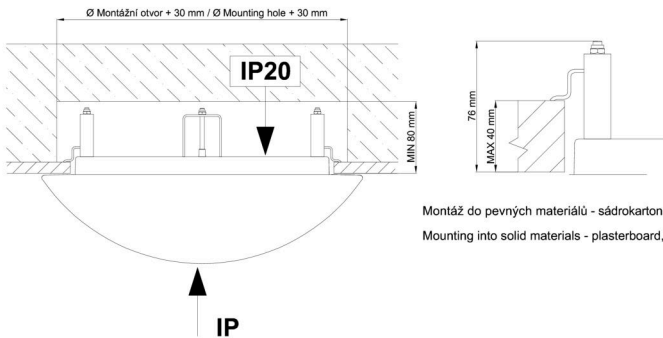

Types of luminaires	Classic on/off
Mounting type	semi-recessed
Base material	steel
Shade material	three-layer glass TRIPLEX OPAL
Base color	white Ral9003
Shade color	white
Holding the shade	bayonet
Mounting location	ceiling/wall
Width	360 mm
Length	360 mm
Height	125 mm
Diameter	ø 360 mm
mounting holes (diameter)	none
Installation wire (diameter)	2xØ16mm
Impact strength	IK01
Operating temperature	from -20°C to +30°C

*The warranty for the batteries is valid for 12 months from the date of purchase.

Installation dimensions:

Svítlidlo nesmí být z horní strany zakryto izolací.
Luminaire must not be covered with insulating matting.

Rozměry dutiny pro vestavné svítidlo [mm]:
Dimensions of cavity for recessed luminaire [mm]:

Montáž do pevných materiálů - sádkarton, dřevo.
Mounting into solid materials - plasterboard, wood.

Additional assortment: