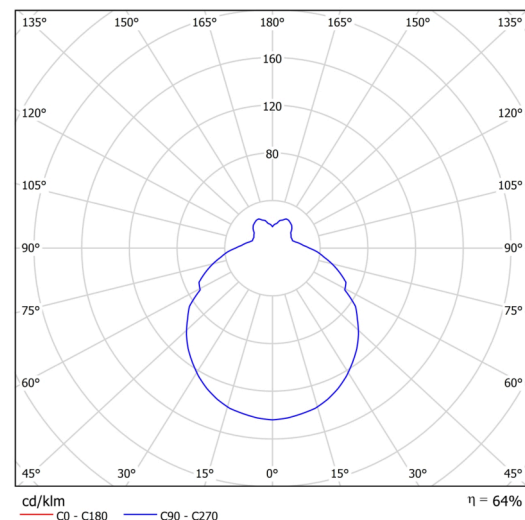

AURA V10

Product code: AUR55332

Type: IN-22BTV14/014*

Short description of the luminaire: White semi-recessed E27 light ON/OFF with TRIPLEX OPAL glass shade.

Technical

Types of luminaires	Classic on/off
Mounting type	semi-recessed
Base material	steel
Shade material	three-layer glass TRIPLEX OPAL
Base color	white Ral9003
Shade color	white
Holding the shade	bayonet
Mounting location	ceiling/wall
Width	360 mm
Length	360 mm
Height	125 mm
Diameter	ø 360 mm
mounting holes (diameter)	none
Installation wire (diameter)	2xØ16mm
Impact strength	IK01
Operating temperature	from -20°C to +30°C

Electric

Voltage type	AC
AC voltage	220 - 240 V
Power consumption	2x25 W
Ingress Protection	IP44
Socket	E27
terminal block	snap terminal block

Luminous

Blue light hazard	Risk group 0

Eulum data for calculation programs are available at www.osmont.cz.