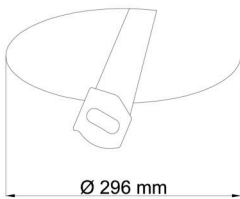

Logistic

EAN	8591728553326
Weight NTTO	2.6 Kg
Weight BTTO	2.9 Kg
Number of cartons	1 pcs
Package volume	0.025 m³
Package 1 width	0.37 m
Package 1 length	0.37 m
Package 1 height	0.18 m
Warranty*	60 months

*The warranty for the batteries is valid for 12 months from the date of purchase.

Installation dimensions: