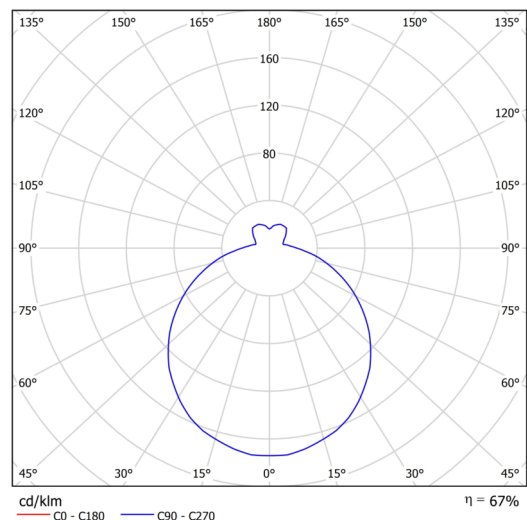

AURA P5

Product code: AUR54021

Type: IN-32ZK86/082/z1*

Short description of the luminaire: White pendant E27 light ON/OFF with TRIPLEX OPAL glass shade.

Technical

Types of luminaires	Classic on/off
Mounting type	Suspended - rod
Base material	steel
Shade material	three-layer glass TRIPLEX OPAL
Base color	white Ral9003
Shade color	white
Holding the shade	folding system
Mounting location	ceiling
Width	490 mm
Length	490 mm
Height	140 mm
Diameter	ø 490 mm
Hinge length	200 mm
mounting holes (diameter)	2xø5mm
Installation wire (diameter)	2xø16mm
Impact strength	IK01
Operating temperature	from -20°C to +30°C

Electric

Voltage type	AC
AC voltage	220 - 240 V
Power consumption	3x25 W
Ingress Protection	IP40
Socket	E27
terminal block	screw terminal block

Luminous

Blue light hazard	Risk group 0

Eulum data for calculation programs are available at www.osmont.cz.