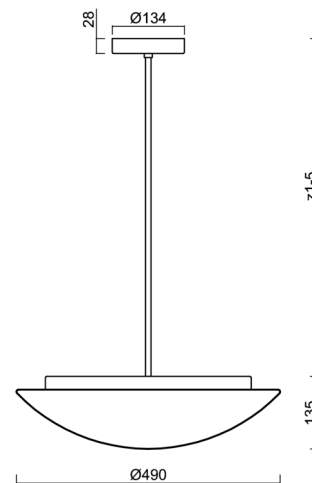

## Technical

Types of luminaires	Classic on/off
Mounting type	Suspended - rod
Base material	steel
Shade material	three-layer glass TRIPLEX OPAL
Base color	white Ral9003
Shade color	white
Holding the shade	folding system
Mounting location	ceiling
Width	490 mm
Length	490 mm
Height	140 mm
Diameter	ø 490 mm
Hinge length	200 mm
mounting holes (diameter)	2xø5mm
Installation wire (diameter)	2xø16mm
Impact strength	IK01
Operating temperature	from -20°C to +30°C

## Luminous

Blue light hazard	Risk group 0
-------------------	--------------

Eulum data for calculation programs are available at [www.osmont.cz](http://www.osmont.cz).

Logistic

EAN	8591728540210
Weight NTTO	5.1 Kg
Weight BTTO	6.9 Kg
Number of cartons	2 pcs
Package volume	0.047 m <sup>3</sup>
Package 1 width	0.515 m
Package 1 length	0.495 m
Package 1 height	0.14 m
Warranty*	60 months