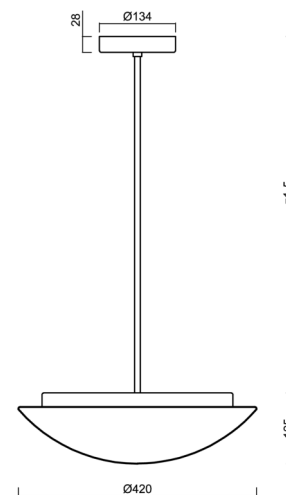

AURA P4

Product code: AUR60983

Type: LED-1L15EMP700ZK74/072/z4 4K#

Short description of the luminaire: White pendant LED light ON/OFF with TRIPLEX OPAL glass shade.

Technical

Types of luminaires	Classic on/off
Mounting type	Suspended - rod
Base material	steel
Shade material	three-layer glass TRIPLEX OPAL
Base color	white Ral9003
Shade color	white
Holding the shade	folding system
Mounting location	ceiling
Width	420 mm
Length	420 mm
Height	135 mm
Diameter	ø 420 mm
Hinge length	800 mm
mounting holes (diameter)	2xø5mm
Installation wire (diameter)	2xø16mm
Energy Class	D
Impact strength	IK01
Operating temperature	from -20°C to +30°C

Electric

Power consumption	27 W
Ingress Protection	IP40
Socket	LED modul
terminal block	screw terminal block
Automatic circuit breaker type B10A	37 pcs
Automatic circuit breaker type B16A	59 pcs
Automatic circuit breaker type C10A	37 pcs
Automatic circuit breaker type C16A	59 pcs

Luminous

Lum. flux of luminaire	3120 lm
Lum. flux of light source	4220 lm
Luminaire efficacy	115 lm/W
Temperature	4000 K
Rated life time LED L80/B10	100000 hours
CRI	Ra80
MacAdam	3
Blue light hazard	Risk group 0

Eulum data for calculation programs are available at www.osmont.cz.