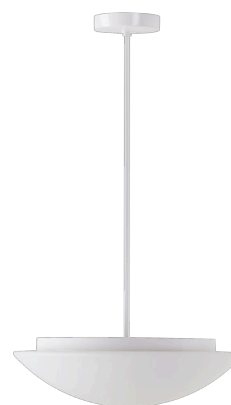

AURA P4

Product code: AUR60981

Type: LED-1L15EMP700ZK74/072/z2 4K#

Short description of the luminaire: White pendant LED light ON/OFF with TRIPLEX OPAL glass shade.

Technical

Types of luminaires	Classic on/off
Mounting type	Suspended - rod
Base material	steel
Shade material	three-layer glass TRIPLEX OPAL
Base color	white Ral9003
Shade color	white
Holding the shade	folding system
Mounting location	ceiling
Width	420 mm
Length	420 mm
Height	135 mm
Diameter	ø 420 mm
Hinge length	400 mm
mounting holes (diameter)	2xø5mm
Installation wire (diameter)	2xø16mm
Energy Class	D
Impact strength	IK01
Operating temperature	from -20°C to +30°C

Electric

Power consumption	27 W
Ingress Protection	IP40
Socket	LED modul
terminal block	screw terminal block
Automatic circuit breaker type B10A	37 pcs
Automatic circuit breaker type B16A	59 pcs
Automatic circuit breaker type C10A	37 pcs
Automatic circuit breaker type C16A	59 pcs

Luminous

Lum. flux of luminaire	3120 lm
Lum. flux of light source	4220 lm
Luminaire efficacy	115 lm/W
Temperature	4000 K
Rated life time LED L80/B10	100000 hours
CRI	Ra80
MacAdam	3
Blue light hazard	Risk group 0

Eulum data for calculation programs are available at www.osmont.cz.