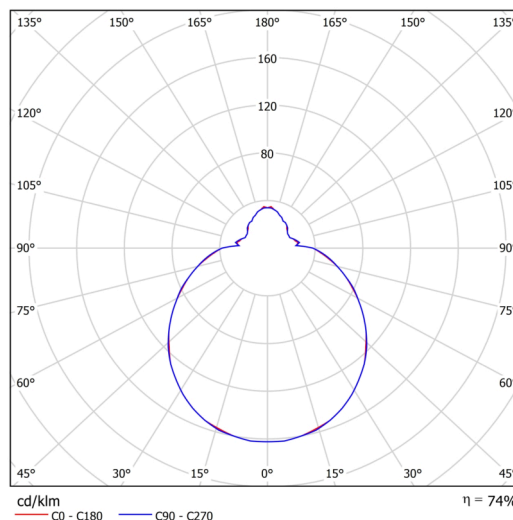

AURA P4

Product code: AUR60981

Type: LED-1L15EMP700ZK74/072/z2 4K#

Short description of the luminaire: White pendant LED light ON/OFF with TRIPLEX OPAL glass shade.

Technical

Types of luminaires	Classic on/off
Mounting type	Suspended - rod
Base material	steel
Shade material	three-layer glass TRIPLEX OPAL
Base color	white Ral9003
Shade color	white
Holding the shade	folding system
Mounting location	ceiling
Width	420 mm
Length	420 mm
Height	135 mm
Diameter	ø 420 mm
Hinge length	400 mm
mounting holes (diameter)	2xø5mm
Installation wire (diameter)	2xø16mm
Energy Class	D
Impact strength	IK01
Operating temperature	from -20°C to +30°C

Electric

Power consumption	27 W
Ingress Protection	IP40
Socket	LED modul
terminal block	screw terminal block
Automatic circuit breaker type B10A	37 pcs
Automatic circuit breaker type B16A	59 pcs
Automatic circuit breaker type C10A	37 pcs
Automatic circuit breaker type C16A	59 pcs

Luminous

Lum. flux of luminaire	3120 lm
Lum. flux of light source	4220 lm
Luminaire efficacy	115 lm/W
Temperature	4000 K
Rated life time LED L80/B10	100000 hours
CRI	Ra80
MacAdam	3
Blue light hazard	Risk group 0

Eulum data for calculation programs are available at www.osmont.cz.