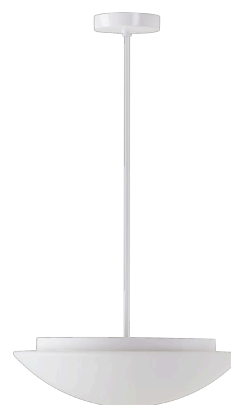

AURA P4

Product code: AUR60980

Type: LED-1L15EMP700ZK74/072/z1 4K#

Short description of the luminaire: White pendant LED light ON/OFF with TRIPLEX OPAL glass shade.

Technical

Types of luminaires	Classic on/off
Mounting type	Suspended - rod
Base material	steel
Shade material	three-layer glass TRIPLEX OPAL
Base color	white Ral9003
Shade color	white
Holding the shade	folding system
Mounting location	ceiling
Width	420 mm
Length	420 mm
Height	135 mm
Diameter	ø 420 mm
Hinge length	200 mm
mounting holes (diameter)	2xø5mm
Installation wire (diameter)	2xø16mm
Energy Class	D
Impact strength	IK01
Operating temperature	from -20°C to +30°C

Electric

Power consumption	27 W
Ingress Protection	IP40
Socket	LED modul
terminal block	screw terminal block
Automatic circuit breaker type B10A	37 pcs
Automatic circuit breaker type B16A	59 pcs
Automatic circuit breaker type C10A	37 pcs
Automatic circuit breaker type C16A	59 pcs

Luminous

Lum. flux of luminaire	3120 lm
Lum. flux of light source	4220 lm
Luminaire efficacy	115 lm/W
Temperature	4000 K
Rated life time LED L80/B10	100000 hours
CRI	Ra80
MacAdam	3
Blue light hazard	Risk group 0

Eulum data for calculation programs are available at www.osmont.cz.