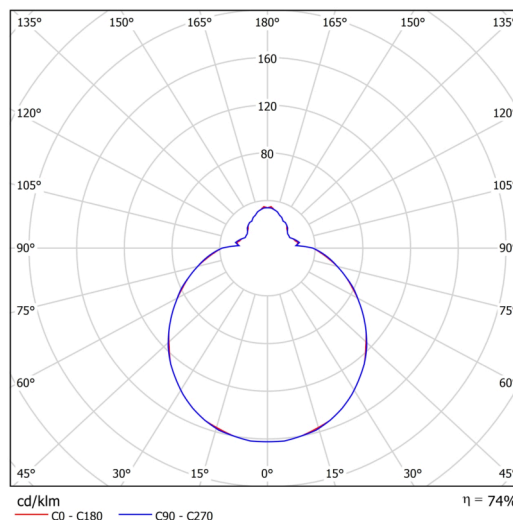

AURA P4

Product code: AUR60980

Type: LED-1L15EMP700ZK74/072/z1 4K#

Short description of the luminaire: White pendant LED light ON/OFF with TRIPLEX OPAL glass shade.

Technical

Types of luminaires	Classic on/off
Mounting type	Suspended - rod
Base material	steel
Shade material	three-layer glass TRIPLEX OPAL
Base color	white Ral9003
Shade color	white
Holding the shade	folding system
Mounting location	ceiling
Width	420 mm
Length	420 mm
Height	135 mm
Diameter	ø 420 mm
Hinge length	200 mm
mounting holes (diameter)	2xø5mm
Installation wire (diameter)	2xø16mm
Energy Class	D
Impact strength	IK01
Operating temperature	from -20°C to +30°C

Electric

Power consumption	27 W
Ingress Protection	IP40
Socket	LED modul
terminal block	screw terminal block
Automatic circuit breaker type B10A	37 pcs
Automatic circuit breaker type B16A	59 pcs
Automatic circuit breaker type C10A	37 pcs
Automatic circuit breaker type C16A	59 pcs

Luminous

Lum. flux of luminaire	3120 lm
Lum. flux of light source	4220 lm
Luminaire efficacy	115 lm/W
Temperature	4000 K
Rated life time LED L80/B10	100000 hours
CRI	Ra80
MacAdam	3
Blue light hazard	Risk group 0

Eulum data for calculation programs are available at www.osmont.cz.