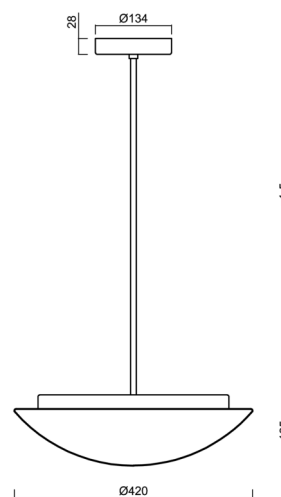

AURA P4

Product code: AUR60980

Type: LED-1L15EMP700ZK74/072/z1 4K#

Short description of the luminaire: White pendant LED light ON/OFF with TRIPLEX OPAL glass shade.

Technical

Types of luminaires	Classic on/off
Mounting type	Suspended - rod
Base material	steel
Shade material	three-layer glass TRIPLEX OPAL
Base color	white Ral9003
Shade color	white
Holding the shade	folding system
Mounting location	ceiling
Width	420 mm
Length	420 mm
Height	135 mm
Diameter	ø 420 mm
Hinge length	200 mm
mounting holes (diameter)	2xø5mm
Installation wire (diameter)	2xø16mm
Energy Class	D
Impact strength	IK01
Operating temperature	from -20°C to +30°C

Electric

Power consumption	27 W
Ingress Protection	IP40
Socket	LED modul
terminal block	screw terminal block
Automatic circuit breaker type B10A	37 pcs
Automatic circuit breaker type B16A	59 pcs
Automatic circuit breaker type C10A	37 pcs
Automatic circuit breaker type C16A	59 pcs

Luminous

Lum. flux of luminaire	3120 lm
Lum. flux of light source	4220 lm
Luminaire efficacy	115 lm/W
Temperature	4000 K
Rated life time LED L80/B10	100000 hours
CRI	Ra80
MacAdam	3
Blue light hazard	Risk group 0

Eulum data for calculation programs are available at www.osmont.cz.