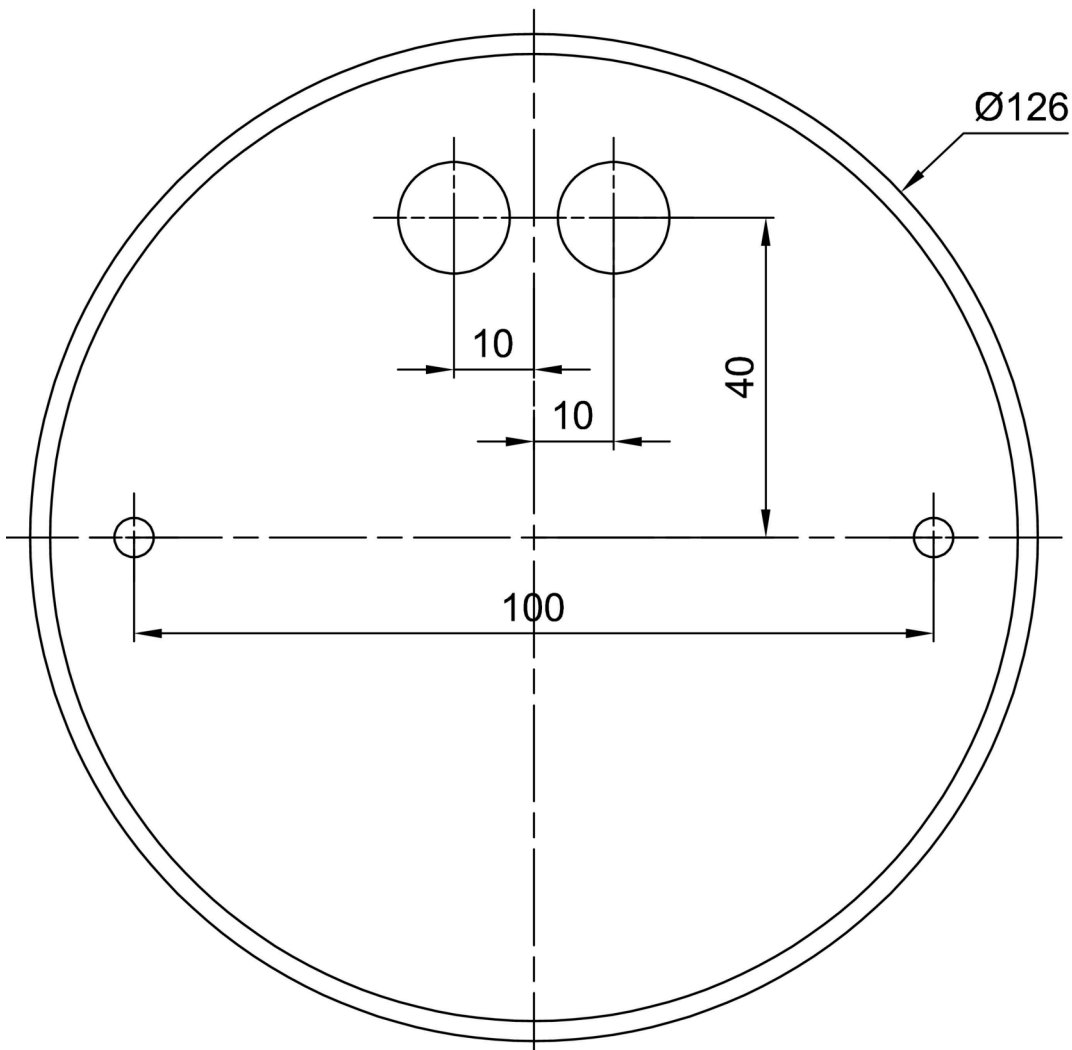

TECHNICAL SHEET

Multipower

Possibility of output adjustment by the user (DIP switch on the current source).

I [mA]	700	600	500	400	
[%]	100	86	71	57	

Logistic

EAN	8591728068844
Weight NTTO	4.4 Kg
Weight BTTO	4.8 Kg
Number of cartons	2 pcs
Package volume	0.035 m³
Package 1 width	0.435 m
Package 1 length	0.435 m
Package 1 height	0.13 m
Warranty*	60 months

*The warranty for the batteries is valid for 12 months from the date of purchase.

Installation dimensions: