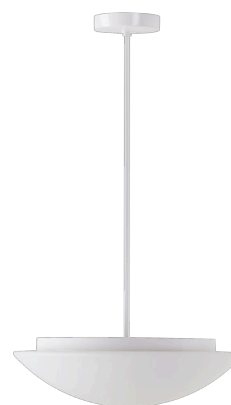

AURA P4

Product code: AUR60481

Type: LED-1L15EMP700ZK74/072/z2 3K#

Short description of the luminaire: White pendant LED light ON/OFF with TRIPLEX OPAL glass shade.

Technical

Types of luminaires	Classic on/off
Mounting type	Suspended - rod
Base material	steel
Shade material	three-layer glass TRIPLEX OPAL
Base color	white Ral9003
Shade color	white
Holding the shade	folding system
Mounting location	ceiling
Width	420 mm
Length	420 mm
Height	135 mm
Diameter	ø 420 mm
Hinge length	400 mm
mounting holes (diameter)	2xø5mm
Installation wire (diameter)	2xø16mm
Energy Class	D
Impact strength	IK01
Operating temperature	from -20°C to +30°C

Electric

Power consumption	27 W
Ingress Protection	IP40
Socket	LED modul
terminal block	screw terminal block
Automatic circuit breaker type B10A	37 pcs
Automatic circuit breaker type B16A	59 pcs
Automatic circuit breaker type C10A	37 pcs
Automatic circuit breaker type C16A	59 pcs

Luminous

Lum. flux of luminaire	2990 lm
Lum. flux of light source	4040 lm
Luminaire efficacy	110 lm/W
Temperature	3000 K
Rated life time LED L80/B10	100000 hours
CRI	Ra80
MacAdam	3
Blue light hazard	Risk group 0

Eulum data for calculation programs are available at www.osmont.cz.