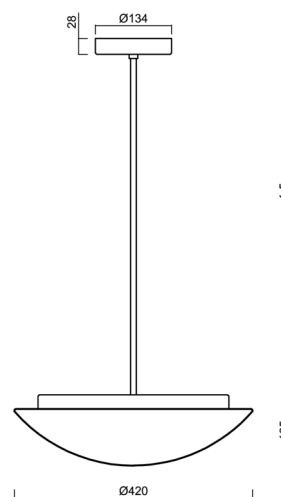

AURA P4

Product code: AUR60481

Type: LED-1L15EMP700ZK74/072/z2 3K#

Short description of the luminaire: White pendant LED light ON/OFF with TRIPLEX OPAL glass shade.

Technical

Types of luminaires	Classic on/off
Mounting type	Suspended - rod
Base material	steel
Shade material	three-layer glass TRIPLEX OPAL
Base color	white Ral9003
Shade color	white
Holding the shade	folding system
Mounting location	ceiling
Width	420 mm
Length	420 mm
Height	135 mm
Diameter	ø 420 mm
Hinge length	400 mm
mounting holes (diameter)	2xø5mm
Installation wire (diameter)	2xø16mm
Energy Class	D
Impact strength	IK01
Operating temperature	from -20°C to +30°C

Electric

Power consumption	27 W
Ingress Protection	IP40
Socket	LED modul
terminal block	screw terminal block
Automatic circuit breaker type B10A	37 pcs
Automatic circuit breaker type B16A	59 pcs
Automatic circuit breaker type C10A	37 pcs
Automatic circuit breaker type C16A	59 pcs

Luminous

Lum. flux of luminaire	2990 lm
Lum. flux of light source	4040 lm
Luminaire efficacy	110 lm/W
Temperature	3000 K
Rated life time LED L80/B10	100000 hours
CRI	Ra80
MacAdam	3
Blue light hazard	Risk group 0

Eulum data for calculation programs are available at www.osmont.cz.