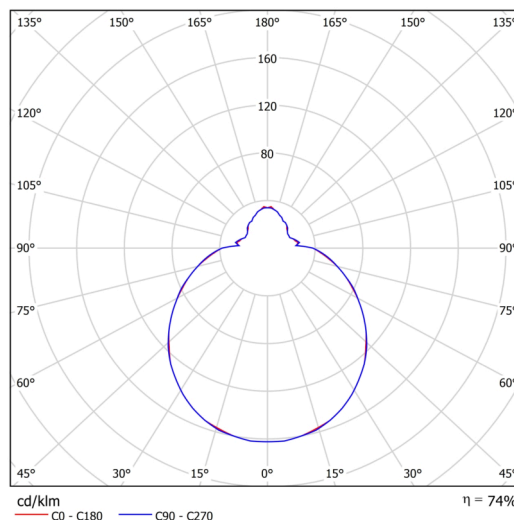

AURA P4

Product code: AUR60481

Type: LED-1L15EMP700ZK74/072/z2 3K#

Short description of the luminaire: White pendant LED light ON/OFF with TRIPLEX OPAL glass shade.

Technical

Types of luminaires	Classic on/off
Mounting type	Suspended - rod
Base material	steel
Shade material	three-layer glass TRIPLEX OPAL
Base color	white Ral9003
Shade color	white
Holding the shade	folding system
Mounting location	ceiling
Width	420 mm
Length	420 mm
Height	135 mm
Diameter	ø 420 mm
Hinge length	400 mm
mounting holes (diameter)	2xø5mm
Installation wire (diameter)	2xø16mm
Energy Class	D
Impact strength	IK01
Operating temperature	from -20°C to +30°C

Electric

Power consumption	27 W
Ingress Protection	IP40
Socket	LED modul
terminal block	screw terminal block
Automatic circuit breaker type B10A	37 pcs
Automatic circuit breaker type B16A	59 pcs
Automatic circuit breaker type C10A	37 pcs
Automatic circuit breaker type C16A	59 pcs

Luminous

Lum. flux of luminaire	2990 lm
Lum. flux of light source	4040 lm
Luminaire efficacy	110 lm/W
Temperature	3000 K
Rated life time LED L80/B10	100000 hours
CRI	Ra80
MacAdam	3
Blue light hazard	Risk group 0

Eulum data for calculation programs are available at www.osmont.cz.