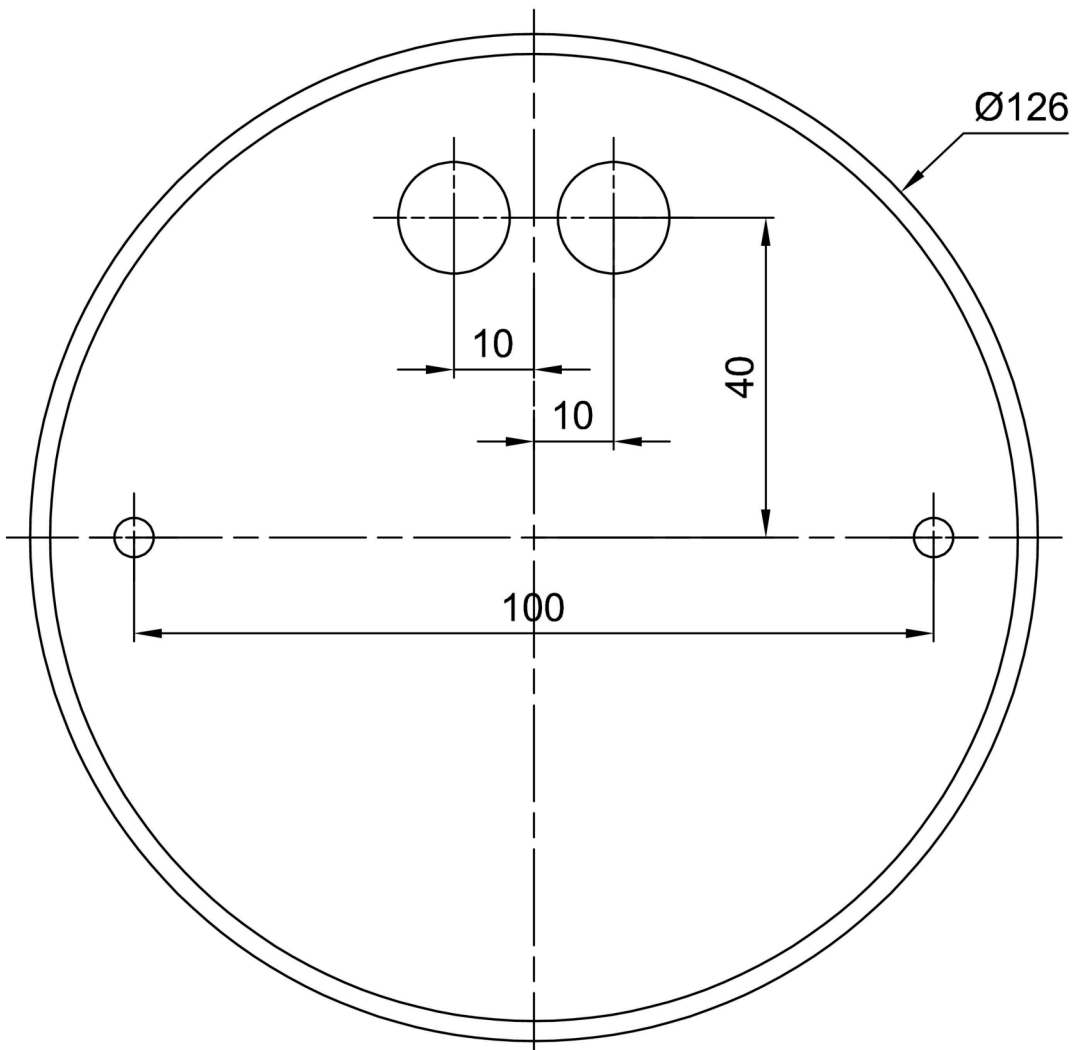

TECHNICAL SHEET

Multipower

Possibility of output adjustment by the user (DIP switch on the current source).

I [mA]	700	600	500	400	
[%]	100	86	71	57	

Logistic

EAN	8591728068455
Weight NTTO	4.4 Kg
Weight BTTO	4.8 Kg
Number of cartons	2 pcs
Package volume	0.035 m³
Package 1 width	0.435 m
Package 1 length	0.435 m
Package 1 height	0.13 m
Warranty*	60 months

*The warranty for the batteries is valid for 12 months from the date of purchase.

Installation dimensions: