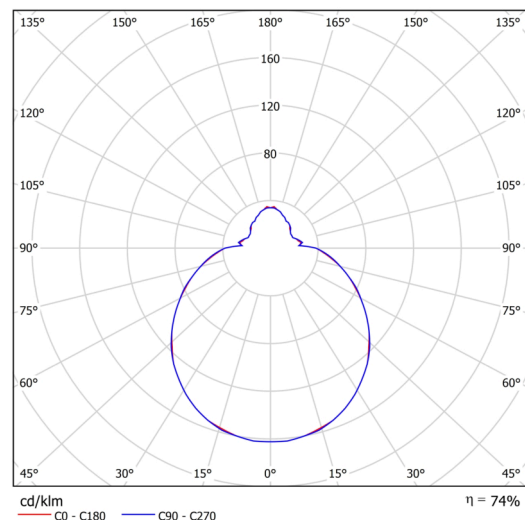

AURA P4

Product code: AUR60474

Type: LED-1L15E500ZK74/072/z5 3K#

Short description of the luminaire: White pendant LED light ON/OFF with TRIPLEX OPAL glass shade.

Technical

Types of luminaires	Classic on/off
Mounting type	Suspended - rod
Base material	steel
Shade material	three-layer glass TRIPLEX OPAL
Base color	white Ral9003
Shade color	white
Holding the shade	folding system
Mounting location	ceiling
Width	420 mm
Length	420 mm
Height	135 mm
Diameter	ø 420 mm
Hinge length	1000 mm
mounting holes (diameter)	2xø5mm
Installation wire (diameter)	2xø16mm
Energy Class	D
Impact strength	IK01
Operating temperature	from -20°C to +30°C

Electric

Power consumption	19 W
Ingress Protection	IP40
Socket	LED modul
terminal block	screw terminal block
Automatic circuit breaker type B10A	37 pcs
Automatic circuit breaker type B16A	59 pcs
Automatic circuit breaker type C10A	37 pcs
Automatic circuit breaker type C16A	59 pcs

Luminous

Lum. flux of luminaire	2220 lm
Lum. flux of light source	3000 lm
Luminaire efficacy	116 lm/W
Temperature	3000 K
Rated life time LED L80/B10	100000 hours
CRI	Ra80
MacAdam	3
Blue light hazard	Risk group 0

Eulum data for calculation programs are available at www.osmont.cz.