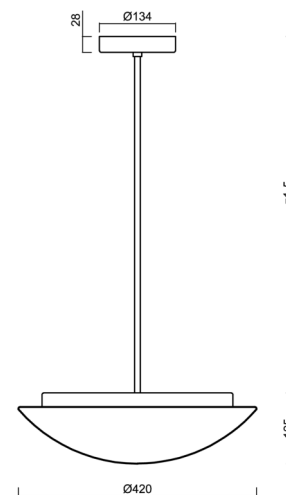

Technical

Types of luminaires	Classic on/off
Mounting type	Suspended - rod
Base material	steel
Shade material	three-layer glass TRIPLEX OPAL
Base color	white Ral9003
Shade color	white
Holding the shade	folding system
Mounting location	ceiling
Width	420 mm
Length	420 mm
Height	135 mm
Diameter	ø 420 mm
Hinge length	1000 mm
mounting holes (diameter)	2xø5mm
Installation wire (diameter)	2xø16mm
Energy Class	D
Impact strength	IK01
Operating temperature	from -20°C to +30°C

Eulum data for calculation programs are available at www.osmont.cz.

Logistic

EAN	8591728068387
Weight NTTO	4.4 Kg
Weight BTTO	4.8 Kg
Number of cartons	2 pcs
Package volume	0.035 m ³
Package 1 width	0.435 m
Package 1 length	0.435 m
Package 1 height	0.13 m
Warranty*	60 months