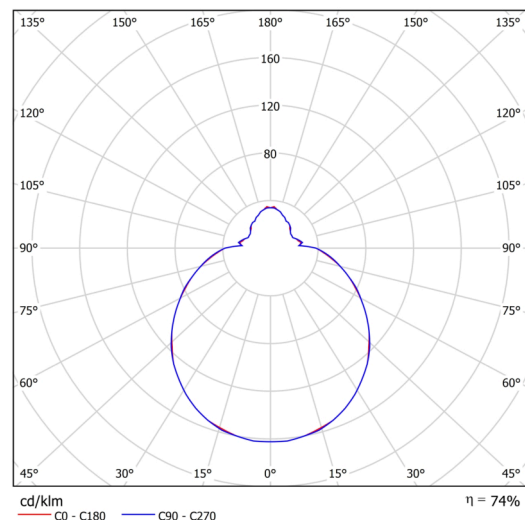

AURA P4

Product code: AUR60470

Type: LED-1L15E500ZK74/072/z1 3K#

Short description of the luminaire: White pendant LED light ON/OFF with TRIPLEX OPAL glass shade.

Technical

Types of luminaires	Classic on/off
Mounting type	Suspended - rod
Base material	steel
Shade material	three-layer glass TRIPLEX OPAL
Base color	white Ral9003
Shade color	white
Holding the shade	folding system
Mounting location	ceiling
Width	420 mm
Length	420 mm
Height	135 mm
Diameter	ø 420 mm
Hinge length	200 mm
mounting holes (diameter)	2xø5mm
Installation wire (diameter)	2xø16mm
Energy Class	D
Impact strength	IK01
Operating temperature	from -20°C to +30°C

Electric

Power consumption	19 W
Ingress Protection	IP40
Socket	LED modul
terminal block	screw terminal block
Automatic circuit breaker type B10A	37 pcs
Automatic circuit breaker type B16A	59 pcs
Automatic circuit breaker type C10A	37 pcs
Automatic circuit breaker type C16A	59 pcs

Luminous

Lum. flux of luminaire	2220 lm
Lum. flux of light source	3000 lm
Luminaire efficacy	116 lm/W
Temperature	3000 K
Rated life time LED L80/B10	100000 hours
CRI	Ra80
MacAdam	3
Blue light hazard	Risk group 0

Eulum data for calculation programs are available at www.osmont.cz.