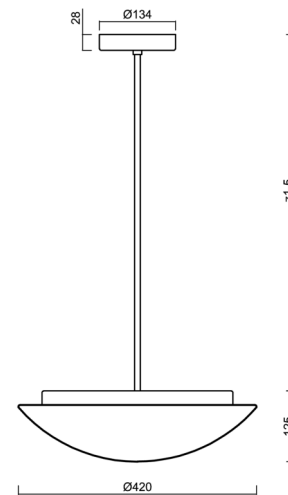

Technical

Types of luminaires	Classic on/off
Mounting type	Suspended - rod
Base material	steel
Shade material	three-layer glass TRIPLEX OPAL
Base color	white Ral9003
Shade color	white
Holding the shade	folding system
Mounting location	ceiling
Width	420 mm
Length	420 mm
Height	135 mm
Diameter	ø 420 mm
Hinge length	200 mm
mounting holes (diameter)	2xø5mm
Installation wire (diameter)	2xø16mm
Energy Class	D
Impact strength	IK01
Operating temperature	from -20°C to +30°C

Electric

Power consumption	19 W
Ingress Protection	IP40
Socket	LED modul
terminal block	screw terminal block
Automatic circuit breaker type B10A	37 pcs
Automatic circuit breaker type B16A	59 pcs
Automatic circuit breaker type C10A	37 pcs
Automatic circuit breaker type C16A	59 pcs

Eulum data for calculation programs are available at www.osmont.cz.

Logistic

EAN	8591728068349
Weight NTTO	4.4 Kg
Weight BTTO	4.8 Kg
Number of cartons	2 pcs
Package volume	0.035 m ³
Package 1 width	0.435 m
Package 1 length	0.435 m
Package 1 height	0.13 m
Warranty*	60 months

*The warranty for the batteries is valid for 12 months from the date of purchase.

Installation dimensions:

Additional assortment:

Lampshade

Product code	Name	Color	Description	Picture	Drawing
20004	072	white		