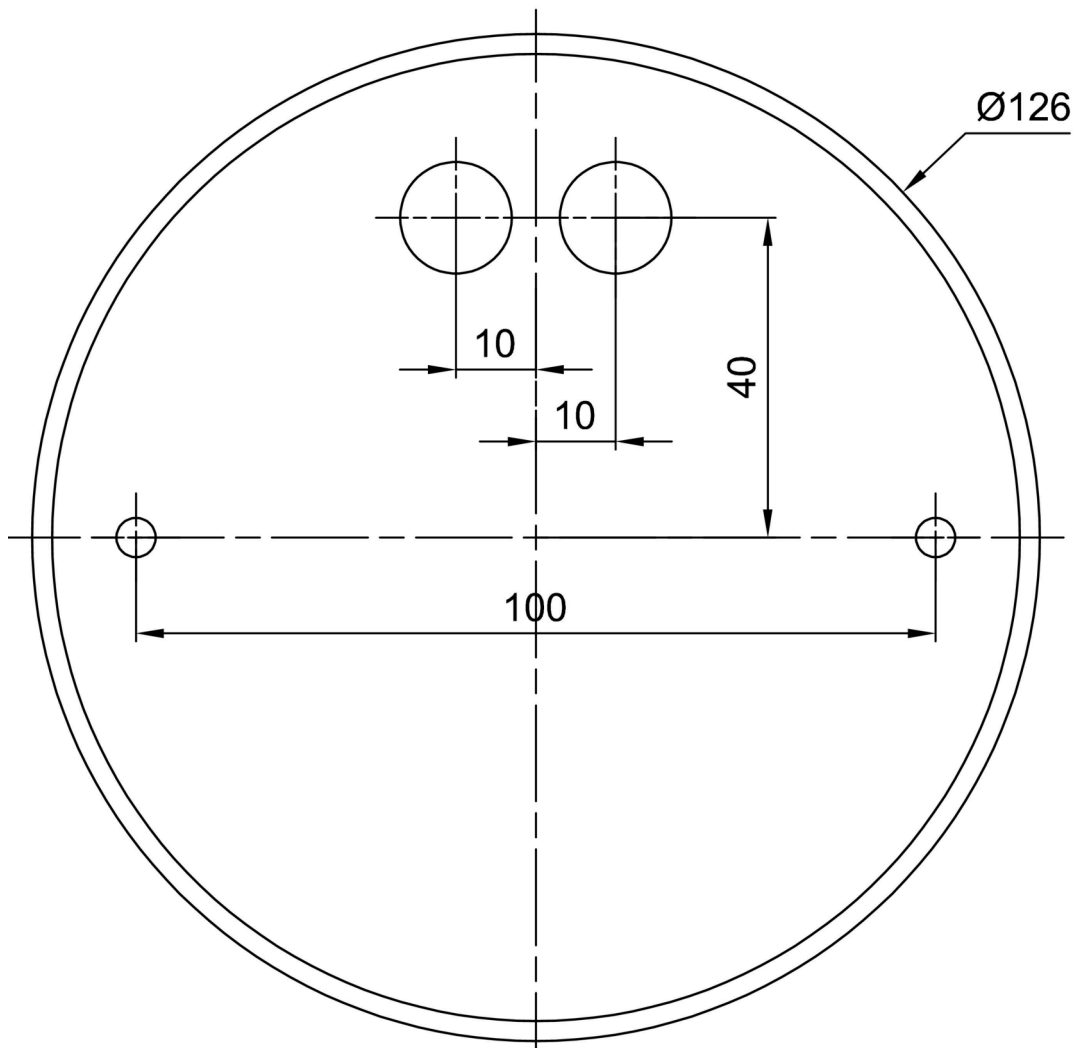

Types of luminaires	Classic on/off
Mounting type	Suspended - rod
Base material	steel
Shade material	three-layer glass TRIPLEX OPAL
Base color	white Ral9003
Shade color	white
Holding the shade	folding system
Mounting location	ceiling
Width	420 mm
Length	420 mm
Height	135 mm
Diameter	ø 420 mm
Hinge length	1000 mm
mounting holes (diameter)	2xø5mm
Installation wire (diameter)	2xø16mm
Impact strength	IK01
Operating temperature	from -20°C to +30°C

*The warranty for the batteries is valid for 12 months from the date of purchase.

Installation dimensions:

Additional assortment:

Lampshade

Product code	Name	Color	Description	Picture	Drawing
20004	072	white		