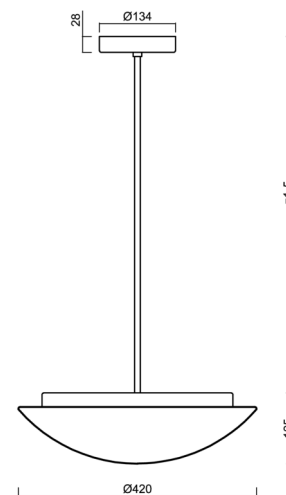

Types of luminaires	Classic on/off
Mounting type	Suspended - rod
Base material	steel
Shade material	three-layer glass TRIPLEX OPAL
Base color	white Ral9003
Shade color	white
Holding the shade	folding system
Mounting location	ceiling
Width	420 mm
Length	420 mm
Height	135 mm
Diameter	ø 420 mm
Hinge length	1000 mm
mounting holes (diameter)	2xø5mm
Installation wire (diameter)	2xø16mm
Impact strength	IK01
Operating temperature	from -20°C to +30°C

Eulum data for calculation programs are available at www.osmont.cz.

Logistic

EAN	8591728540159
Weight NTTO	5.1 Kg
Weight BTTO	6.9 Kg
Number of cartons	2 pcs
Package volume	0.057 m ³
Package 1 width	0.435 m
Package 1 length	0.435 m
Package 1 height	0.13 m
Warranty*	60 months

*The warranty for the batteries is valid for 12 months from the date of purchase.

Installation dimensions:

Additional assortment:

Lampshade

Product code	Name	Color	Description	Picture	Drawing
20004	072	white		