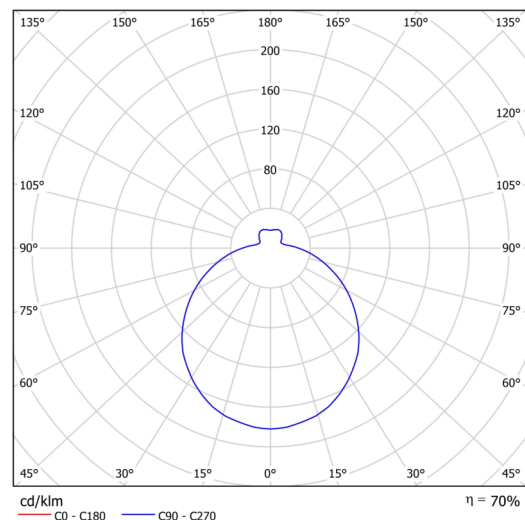

AURA P4

Product code: AUR54015

Type: IN-22ZK74/072/z5*

Short description of the luminaire: White pendant E27 light ON/OFF with TRIPLEX OPAL glass shade.

Technical

Types of luminaires	Classic on/off
Mounting type	Suspended - rod
Base material	steel
Shade material	three-layer glass TRIPLEX OPAL
Base color	white Ral9003
Shade color	white
Holding the shade	folding system
Mounting location	ceiling
Width	420 mm
Length	420 mm
Height	135 mm
Diameter	ø 420 mm
Hinge length	1000 mm
mounting holes (diameter)	2xø5mm
Installation wire (diameter)	2xø16mm
Impact strength	IK01
Operating temperature	from -20°C to +30°C

Electric

Voltage type	AC
AC voltage	220 - 240 V
Power consumption	2x25 W
Ingress Protection	IP40
Socket	E27
terminal block	screw terminal block

Luminous

Blue light hazard	Risk group 0

Eulum data for calculation programs are available at www.osmont.cz.