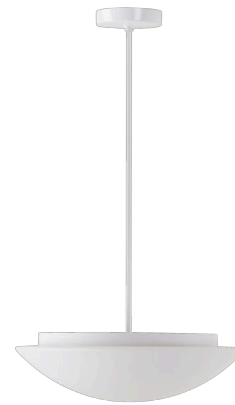

AURA P4

Product code: AUR54013

Type: IN-22ZK74/072/z3*

Short description of the luminaire: White pendant E27 light ON/OFF with TRIPLEX OPAL glass shade.

Technical

Types of luminaires	Classic on/off
Mounting type	Suspended - rod
Base material	steel
Shade material	three-layer glass TRIPLEX OPAL
Base color	white Ral9003
Shade color	white
Holding the shade	folding system
Mounting location	ceiling
Width	420 mm
Length	420 mm
Height	135 mm
Diameter	ø 420 mm
Hinge length	600 mm
mounting holes (diameter)	2xø5mm
Installation wire (diameter)	2xø16mm
Impact strength	IK01
Operating temperature	from -20°C to +30°C

Electric

Voltage type	AC
AC voltage	220 - 240 V
Power consumption	2x25 W
Ingress Protection	IP40
Socket	E27
terminal block	screw terminal block

Luminous

Blue light hazard	Risk group 0

Eulum data for calculation programs are available at www.osmont.cz.