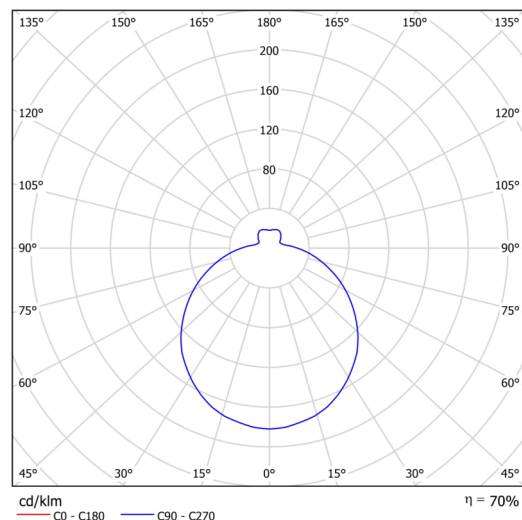

AURA P4

Product code: AUR54013

Type: IN-22ZK74/072/z3*

Short description of the luminaire: White pendant E27 light ON/OFF with TRIPLEX OPAL glass shade.

Technical

Types of luminaires	Classic on/off
Mounting type	Suspended - rod
Base material	steel
Shade material	three-layer glass TRIPLEX OPAL
Base color	white Ral9003
Shade color	white
Holding the shade	folding system
Mounting location	ceiling
Width	420 mm
Length	420 mm
Height	135 mm
Diameter	ø 420 mm
Hinge length	600 mm
mounting holes (diameter)	2xø5mm
Installation wire (diameter)	2xø16mm
Impact strength	IK01
Operating temperature	from -20°C to +30°C

Electric

Voltage type	AC
AC voltage	220 - 240 V
Power consumption	2x25 W
Ingress Protection	IP40
Socket	E27
terminal block	screw terminal block

Luminous

Blue light hazard	Risk group 0

Eulum data for calculation programs are available at www.osmont.cz.