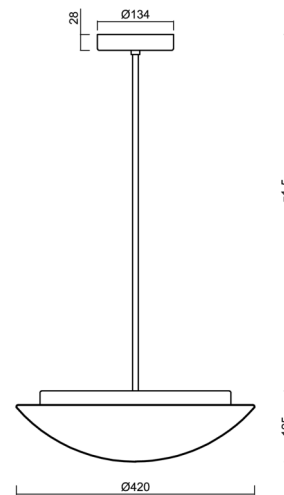

AURA P4

Product code: AUR54013

Type: IN-22ZK74/072/z3*

Short description of the luminaire: White pendant E27 light ON/OFF with TRIPLEX OPAL glass shade.

Technical

Types of luminaires	Classic on/off
Mounting type	Suspended - rod
Base material	steel
Shade material	three-layer glass TRIPLEX OPAL
Base color	white Ral9003
Shade color	white
Holding the shade	folding system
Mounting location	ceiling
Width	420 mm
Length	420 mm
Height	135 mm
Diameter	ø 420 mm
Hinge length	600 mm
mounting holes (diameter)	2xø5mm
Installation wire (diameter)	2xø16mm
Impact strength	IK01
Operating temperature	from -20°C to +30°C

Electric

Voltage type	AC
AC voltage	220 - 240 V
Power consumption	2x25 W
Ingress Protection	IP40
Socket	E27
terminal block	screw terminal block

Luminous

Blue light hazard	Risk group 0

Eulum data for calculation programs are available at www.osmont.cz.