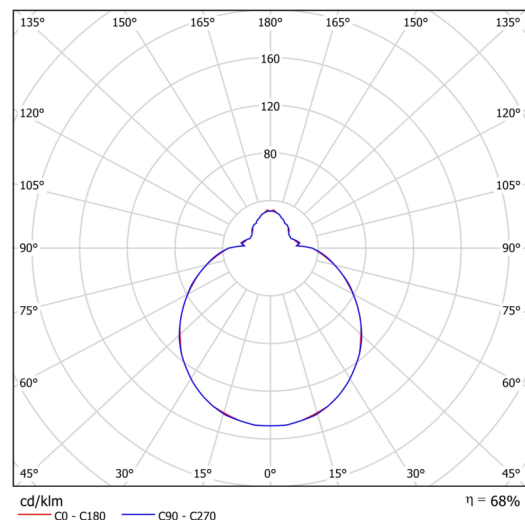

AURA P3

Product code: AUR60968

Type: LED-1L14EMP700ZK63/062/z4 4K#

Short description of the luminaire: White pendant LED light ON/OFF with TRIPLEX OPAL glass shade.

Technical

Types of luminaires	Classic on/off
Mounting type	Suspended - rod
Base material	steel
Shade material	three-layer glass TRIPLEX OPAL
Base color	white Ral9003
Shade color	white
Holding the shade	folding system
Mounting location	ceiling
Width	350 mm
Length	350 mm
Height	130 mm
Diameter	Ø 350 mm
Hinge length	800 mm
mounting holes (diameter)	2xØ5mm
Installation wire (diameter)	2xØ16mm
Energy Class	D
Impact strength	IK01
Operating temperature	from -20°C to +30°C

Electric

Power consumption	18 W
Ingress Protection	IP40
Socket	LED modul
terminal block	screw terminal block
Automatic circuit breaker type B10A	37 pcs
Automatic circuit breaker type B16A	59 pcs
Automatic circuit breaker type C10A	37 pcs
Automatic circuit breaker type C16A	59 pcs

Luminous

Lum. flux of luminaire	1910 lm
Lum. flux of light source	2810 lm
Luminaire efficacy	106 lm/W
Temperature	4000 K
Rated life time LED L80/B10	100000 hours
CRI	Ra80
MacAdam	3
Blue light hazard	Risk group 0

Eulum data for calculation programs are available at www.osmont.cz.