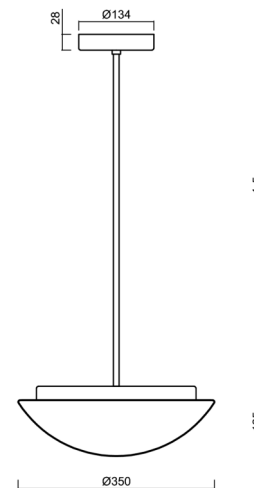

AURA P3

Product code: AUR60968

Type: LED-1L14EMP700ZK63/062/z4 4K#

Short description of the luminaire: White pendant LED light ON/OFF with TRIPLEX OPAL glass shade.

Technical

Types of luminaires	Classic on/off
Mounting type	Suspended - rod
Base material	steel
Shade material	three-layer glass TRIPLEX OPAL
Base color	white Ral9003
Shade color	white
Holding the shade	folding system
Mounting location	ceiling
Width	350 mm
Length	350 mm
Height	130 mm
Diameter	Ø 350 mm
Hinge length	800 mm
mounting holes (diameter)	2xØ5mm
Installation wire (diameter)	2xØ16mm
Energy Class	D
Impact strength	IK01
Operating temperature	from -20°C to +30°C

Electric

Power consumption	18 W
Ingress Protection	IP40
Socket	LED modul
terminal block	screw terminal block
Automatic circuit breaker type B10A	37 pcs
Automatic circuit breaker type B16A	59 pcs
Automatic circuit breaker type C10A	37 pcs
Automatic circuit breaker type C16A	59 pcs

Luminous

Lum. flux of luminaire	1910 lm
Lum. flux of light source	2810 lm
Luminaire efficacy	106 lm/W
Temperature	4000 K
Rated life time LED L80/B10	100000 hours
CRI	Ra80
MacAdam	3
Blue light hazard	Risk group 0

Eulum data for calculation programs are available at www.osmont.cz.