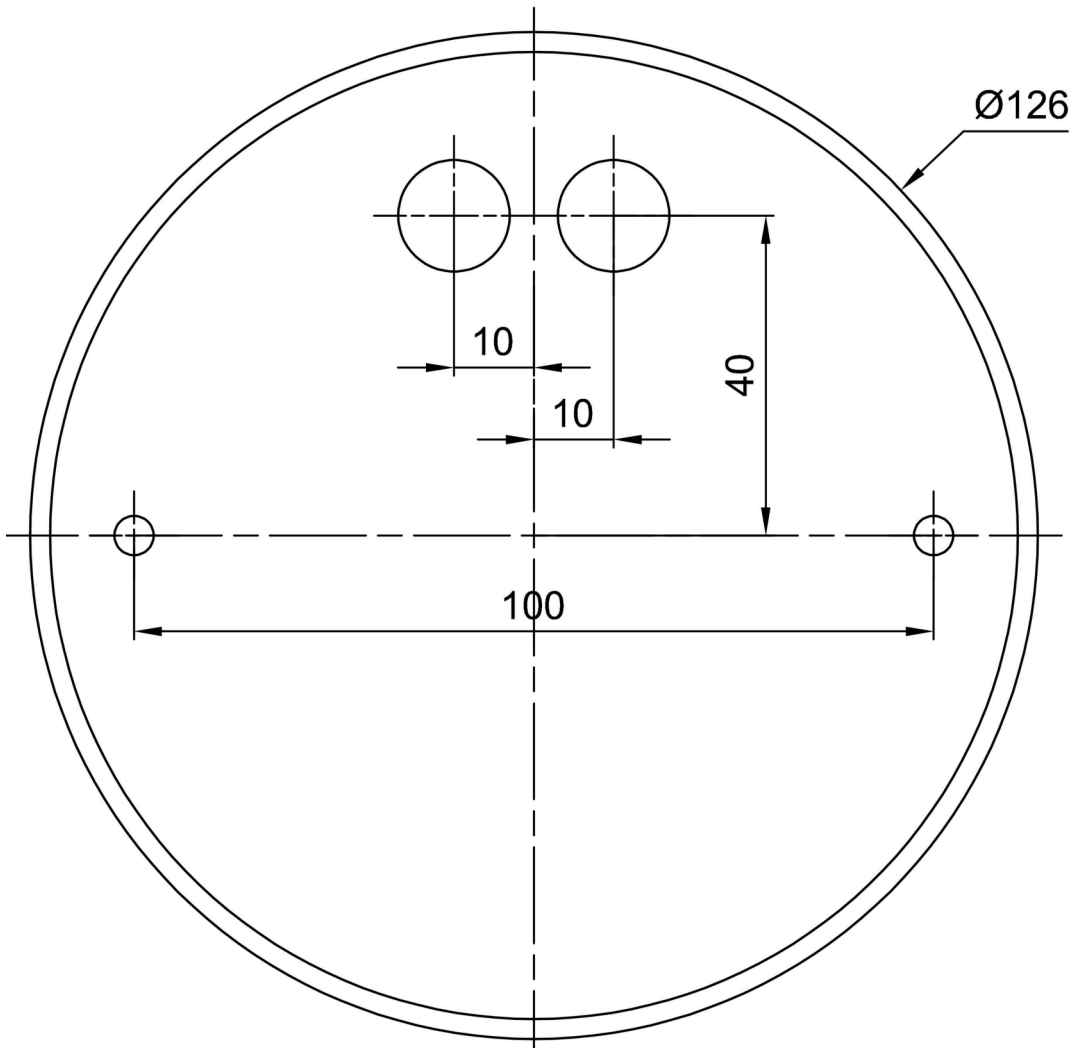

TECHNICAL SHEET

Multipower

Possibility of output adjustment by the user (DIP switch on the current source).

I [mA]	700	600	500	400	
[%]	100	86	71	57	

Logistic

EAN	8591728068721
Weight NTTO	3 Kg
Weight BTTO	3.3 Kg
Number of cartons	1 pcs
Package volume	0.017 m³
Package 1 width	0.375 m
Package 1 length	0.355 m
Package 1 height	0.13 m
Warranty*	60 months

*The warranty for the batteries is valid for 12 months from the date of purchase.

Installation dimensions: