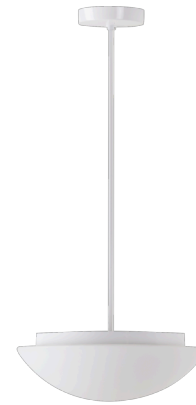

AURA P3

Product code: AUR60968

Type: LED-1L14EMP700ZK63/062/z4 4K#

Short description of the luminaire: White pendant LED light ON/OFF with TRIPLEX OPAL glass shade.

Technical

Types of luminaires	Classic on/off
Mounting type	Suspended - rod
Base material	steel
Shade material	three-layer glass TRIPLEX OPAL
Base color	white Ral9003
Shade color	white
Holding the shade	folding system
Mounting location	ceiling
Width	350 mm
Length	350 mm
Height	130 mm
Diameter	Ø 350 mm
Hinge length	800 mm
mounting holes (diameter)	2xØ5mm
Installation wire (diameter)	2xØ16mm
Energy Class	D
Impact strength	IK01
Operating temperature	from -20°C to +30°C

Electric

Power consumption	18 W
Ingress Protection	IP40
Socket	LED modul
terminal block	screw terminal block
Automatic circuit breaker type B10A	37 pcs
Automatic circuit breaker type B16A	59 pcs
Automatic circuit breaker type C10A	37 pcs
Automatic circuit breaker type C16A	59 pcs

Luminous

Lum. flux of luminaire	1910 lm
Lum. flux of light source	2810 lm
Luminaire efficacy	106 lm/W
Temperature	4000 K
Rated life time LED L80/B10	100000 hours
CRI	Ra80
MacAdam	3
Blue light hazard	Risk group 0

Eulum data for calculation programs are available at www.osmont.cz.