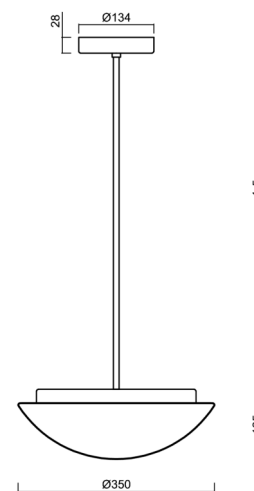

Technical

| | |
|------------------------------|--------------------------------|
| Types of luminaires | Classic on/off |
| Mounting type | Suspended - rod |
| Base material | steel |
| Shade material | three-layer glass TRIPLEX OPAL |
| Base color | white Ral9003 |
| Shade color | white |
| Holding the shade | folding system |
| Mounting location | ceiling |
| Width | 350 mm |
| Length | 350 mm |
| Height | 130 mm |
| Diameter | ø 350 mm |
| Hinge length | 1000 mm |
| mounting holes (diameter) | 2xø5mm |
| Installation wire (diameter) | 2xø16mm |
| Energy Class | D |
| Impact strength | IK01 |
| Operating temperature | from -20°C to +30°C |

Eulum data for calculation programs are available at www.osmont.cz.

Logistic

| | |
|-------------------|----------------------|
| EAN | 8591728068288 |
| Weight NTTO | 3 Kg |
| Weight BTTO | 3.3 Kg |
| Number of cartons | 1 pcs |
| Package volume | 0.017 m ³ |
| Package 1 width | 0.375 m |
| Package 1 length | 0.355 m |
| Package 1 height | 0.13 m |
| Warranty* | 60 months |