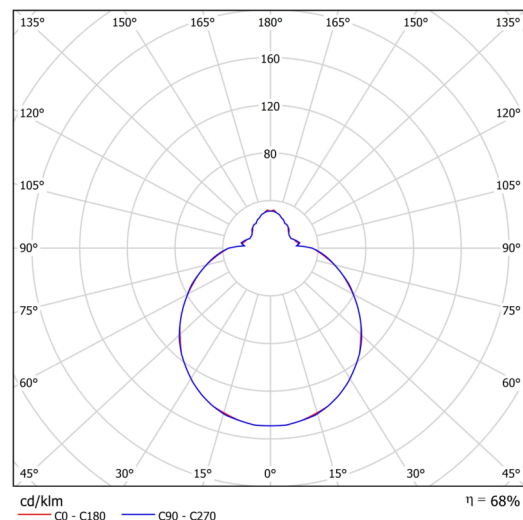

AURA P3

Product code: AUR60464

Type: LED-1L14E500ZK63/062/z5 3K#

Short description of the luminaire: White pendant LED light ON/OFF with TRIPLEX OPAL glass shade.

Technical

Types of luminaires	Classic on/off
Mounting type	Suspended - rod
Base material	steel
Shade material	three-layer glass TRIPLEX OPAL
Base color	white Ral9003
Shade color	white
Holding the shade	folding system
Mounting location	ceiling
Width	350 mm
Length	350 mm
Height	130 mm
Diameter	ø 350 mm
Hinge length	1000 mm
mounting holes (diameter)	2xø5mm
Installation wire (diameter)	2xø16mm
Energy Class	D
Impact strength	IK01
Operating temperature	from -20°C to +30°C

Electric

Power consumption	13 W
Ingress Protection	IP40
Socket	LED modul
terminal block	screw terminal block
Automatic circuit breaker type B10A	37 pcs
Automatic circuit breaker type B16A	59 pcs
Automatic circuit breaker type C10A	37 pcs
Automatic circuit breaker type C16A	59 pcs

Luminous

Lum. flux of luminaire	1360 lm
Lum. flux of light source	2000 lm
Luminaire efficacy	104 lm/W
Temperature	3000 K
Rated life time LED L80/B10	100000 hours
CRI	Ra80
MacAdam	3
Blue light hazard	Risk group 0

Eulum data for calculation programs are available at www.osmont.cz.