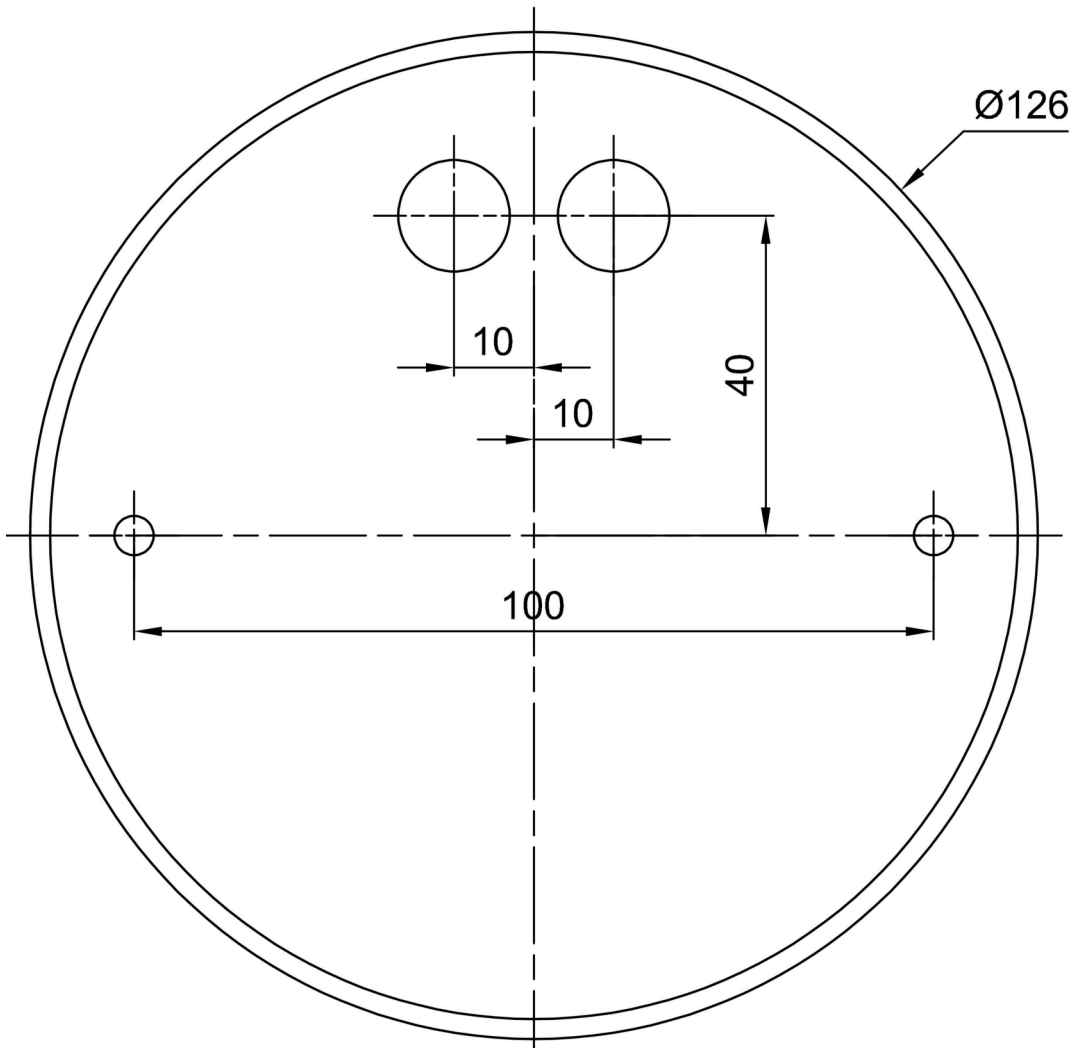

Logistic

EAN	8591728068288
Weight NTTO	3 Kg
Weight BTTO	3.3 Kg
Number of cartons	1 pcs
Package volume	0.017 m³
Package 1 width	0.375 m
Package 1 length	0.355 m
Package 1 height	0.13 m
Warranty*	60 months

*The warranty for the batteries is valid for 12 months from the date of purchase.

Installation dimensions: