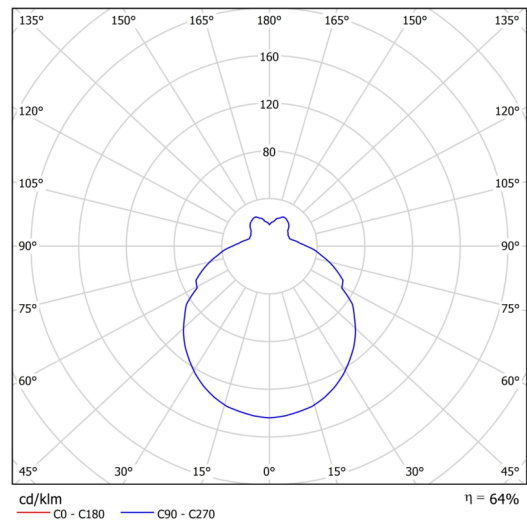

Luminous

Blue light hazard	Risk group 0

Eulum data for calculation programs are available at www.osmont.cz.