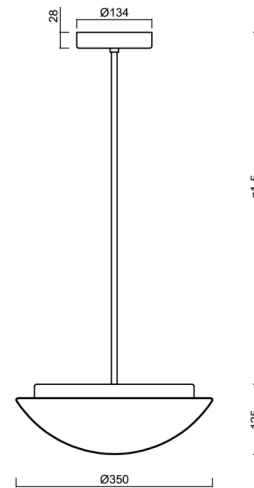

## Technical

|                              |                                |
|------------------------------|--------------------------------|
| Types of luminaires          | Classic on/off                 |
| Mounting type                | Suspended - rod                |
| Base material                | steel                          |
| Shade material               | three-layer glass TRIPLEX OPAL |
| Base color                   | white Ral9003                  |
| Shade color                  | white                          |
| Holding the shade            | folding system                 |
| Mounting location            | ceiling                        |
| Width                        | 350 mm                         |
| Length                       | 350 mm                         |
| Height                       | 130 mm                         |
| Diameter                     | ø 350 mm                       |
| Hinge length                 | 800 mm                         |
| mounting holes (diameter)    | 2xø5mm                         |
| Installation wire (diameter) | 2xø16mm                        |
| Impact strength              | IK01                           |
| Operating temperature        | from -20°C to +30°C            |