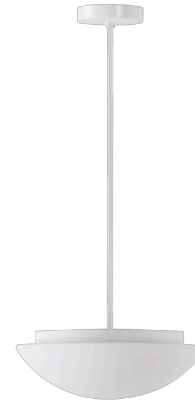

## AURA P3

---

IN-22ZK64/062/z4\*

[WWW.OSMONT.CZ](http://WWW.OSMONT.CZ)

# AURA P3

Product code: AUR54004

Type: IN-22ZK64/062/z4\*

Short description of the luminaire: White pendant E27 light ON/OFF with TRIPLEX OPAL glass shade.

## Technical

|                              |                                |
|------------------------------|--------------------------------|
| Types of luminaires          | Classic on/off                 |
| Mounting type                | Suspended - rod                |
| Base material                | steel                          |
| Shade material               | three-layer glass TRIPLEX OPAL |
| Base color                   | white Ral9003                  |
| Shade color                  | white                          |
| Holding the shade            | folding system                 |
| Mounting location            | ceiling                        |
| Width                        | 350 mm                         |
| Length                       | 350 mm                         |
| Height                       | 130 mm                         |
| Diameter                     | ø 350 mm                       |
| Hinge length                 | 800 mm                         |
| mounting holes (diameter)    | 2xø5mm                         |
| Installation wire (diameter) | 2xø16mm                        |
| Impact strength              | IK01                           |
| Operating temperature        | from -20°C to +30°C            |