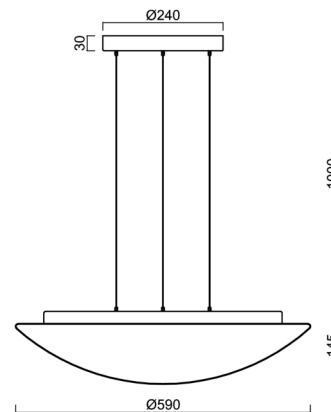

Technical

Types of luminaires	Classic on/off
Mounting type	Suspended - SELV wire (cableless)
Base material	steel
Shade material	three-layer glass TRIPLEX OPAL
Base color	white Ral9003
Shade color	white
Holding the shade	folding system
Mounting location	ceiling
Width	590 mm
Length	590 mm
Height	140 mm
Diameter	ø 590 mm
Hinge length	1000 mm
mounting holes (diameter)	3xø5mm
Installation wire (diameter)	2xø16mm
Energy Class	D
Impact strength	IK01
Operating temperature	from -20°C to +30°C

Eulum data for calculation programs are available at

Logistic

EAN	8591728072155
Weight NTTO	7.5 Kg
Weight BTTO	8.3 Kg
Number of cartons	2 pcs
Package volume	0.094 m ³
Package 1 width	0.625 m
Package 1 length	0.625 m
Package 1 height	0.15 m
Warranty*	60 months

*The warranty for the batteries is valid for 12 months from the date of purchase.

Installation dimensions:

Additional assortment:

Lampshade

Product code	Name	Color	Description	Picture	Drawing
20050	084	white		