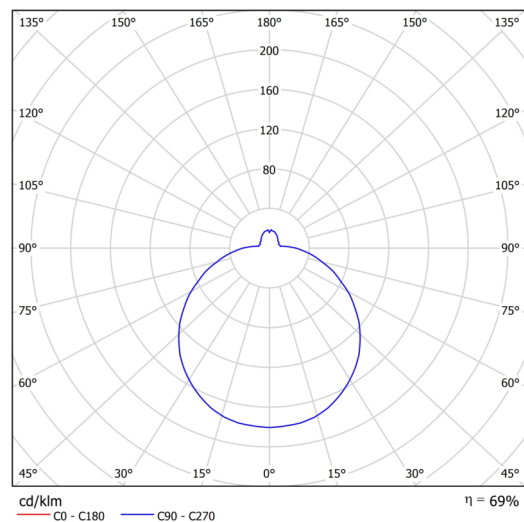

Luminous

Lum. flux of luminaire	4830 lm
Lum. flux of light source	7430 lm
Luminaire efficacy	100 lm/W
Temperature	3000 K
Rated life time LED L80/B10	100000 hours
CRI	Ra80
MacAdam	3
Blue light hazard	Risk group 0