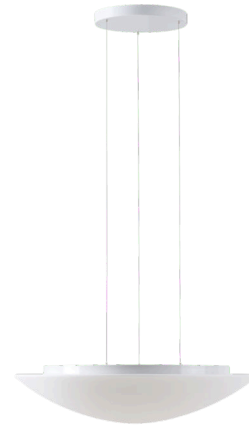

AURA LE9

LED-1L23E950ZLE98/084/L100 B 3K##

WWW.OSMONT.CZ

AURA LE9

Product code: AUR73063

Type: LED-1L23E950ZLE98/084/L100 B 3K##

Short description of the luminaire: White color | pendant LED light | ON/OFF | TRIPLEX OPAL glass shade with matt surface

Technical

Types of luminaires	Classic on/off
Mounting type	Suspended - SELV wire (cableless)
Base material	steel
Shade material	three-layer glass TRIPLEX OPAL
Base color	white Ral9003
Shade color	white
Holding the shade	folding system
Mounting location	ceiling
Width	590 mm
Length	590 mm
Height	140 mm
Diameter	ø 590 mm
Hinge length	1000 mm
mounting holes (diameter)	3xø5mm
Installation wire (diameter)	2xø16mm
Energy Class	D
Impact strength	IK01
Operating temperature	from -20°C to +30°C