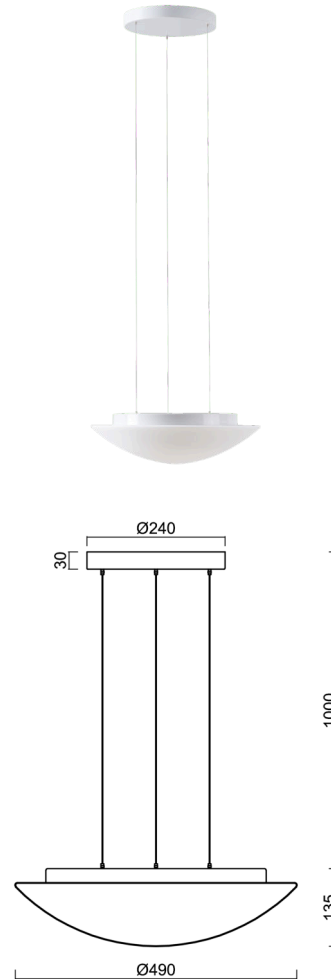

AURA LE5

LED-1L16E700ZLE86/082/L100 B 4K#

WWW.OSMONT.CZ

AURA LE5

Product code: AUR73559

Type: LED-1L16E700ZLE86/082/L100 B 4K#

Short description of the luminaire: White color | pendant LED light | ON/OFF | TRIPLEX OPAL glass shade with matt surface

Technical

Types of luminaires	Classic on/off
Mounting type	Suspended - SELV wire (cableless)
Base material	steel
Shade material	three-layer glass TRIPLEX OPAL
Base color	white Ra19003
Shade color	white
Holding the shade	folding system
Mounting location	ceiling
Width	490 mm
Length	490 mm
Height	140 mm
Diameter	ø 490 mm
Hinge length	1000 mm
mounting holes (diameter)	3xø5mm
Installation wire (diameter)	2xø16mm
Energy Class	D
Impact strength	IK01
Operating temperature	from -20°C to +30°C

Electric

Power consumption	34 W
Ingress Protection	IP40
Socket	LED modul
terminal block	snap terminal block
Automatic circuit breaker type B10A	11 pcs
Automatic circuit breaker type B16A	17 pcs
Automatic circuit breaker type C10A	18 pcs
Automatic circuit breaker type C16A	28 pcs