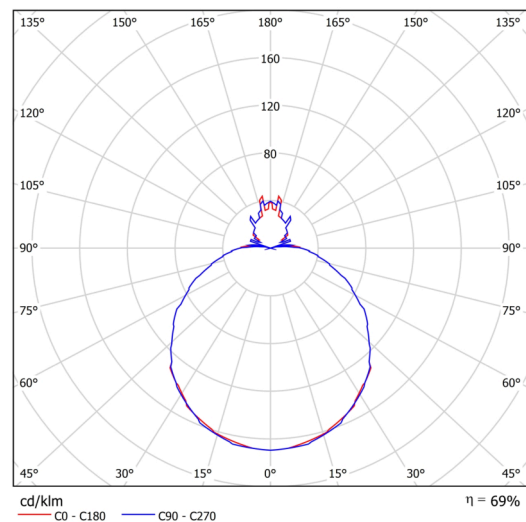

Luminous

Lum. flux of luminaire	3480 lm
Lum. flux of light source	5270 lm
Luminaire efficacy	102 lm/W
Temperature	4000 K
Rated life time LED L80/B10	100000 hours
CRI	Ra80
MacAdam	3
Blue light hazard	Risk group 0