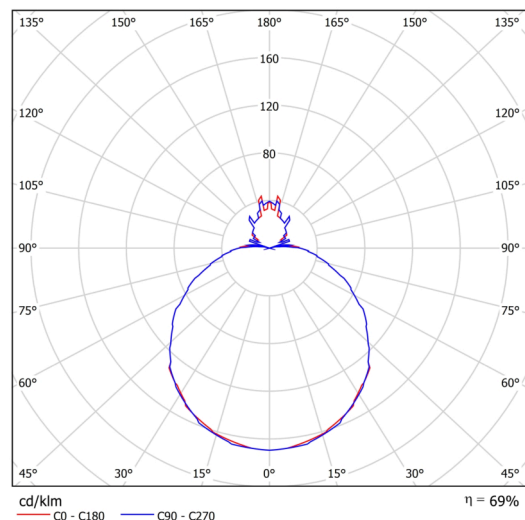

Luminous

Lum. flux of luminaire	2580 lm
Lum. flux of light source	3910 lm
Luminaire efficacy	107 lm/W
Temperature	4000 K
Rated life time LED L80/B10	100000 hours
CRI	Ra80
MacAdam	3
Blue light hazard	Risk group 0