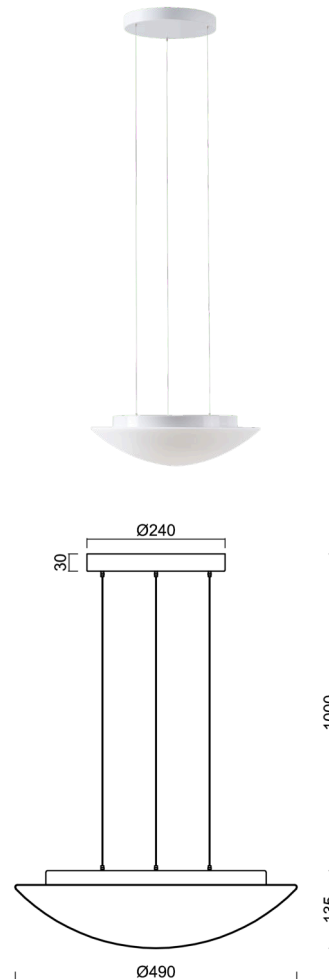

AURA LE5

LED-1L16E700ZLE86/082/L100 B 3K#

WWW.OSMONT.CZ

AURA LE5

Product code: AUR73059

Type: LED-1L16E700ZLE86/082/L100 B 3K#

Short description of the luminaire: White color | pendant LED light | ON/OFF | TRIPLEX OPAL glass shade with matt surface

Technical

Types of luminaires	Classic on/off
Mounting type	Suspended - SELV wire (cableless)
Base material	steel
Shade material	three-layer glass TRIPLEX OPAL
Base color	white Ra19003
Shade color	white
Holding the shade	folding system
Mounting location	ceiling
Width	490 mm
Length	490 mm
Height	140 mm
Diameter	ø 490 mm
Hinge length	1000 mm
mounting holes (diameter)	3xø5mm
Installation wire (diameter)	2xø16mm
Energy Class	D
Impact strength	IK01
Operating temperature	from -20°C to +30°C

Electric

Power consumption	34 W
Ingress Protection	IP40
Socket	LED modul
terminal block	snap terminal block
Automatic circuit breaker type B10A	11 pcs
Automatic circuit breaker type B16A	17 pcs
Automatic circuit breaker type C10A	18 pcs
Automatic circuit breaker type C16A	28 pcs

*The warranty for the batteries is valid for 12 months from the date of purchase.

Installation dimensions:

Additional assortment:

Lampshade

Product code	Name	Color	Description	Picture	Drawing
20005	082	white		