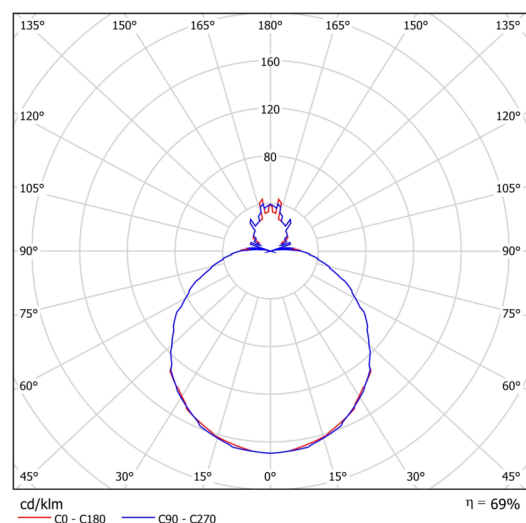

Luminous

Lum. flux of luminaire	3330 lm
Lum. flux of light source	5050 lm
Luminaire efficacy	97 lm/W
Temperature	3000 K
Rated life time LED L80/B10	100000 hours
CRI	Ra80
MacAdam	3
Blue light hazard	Risk group 0