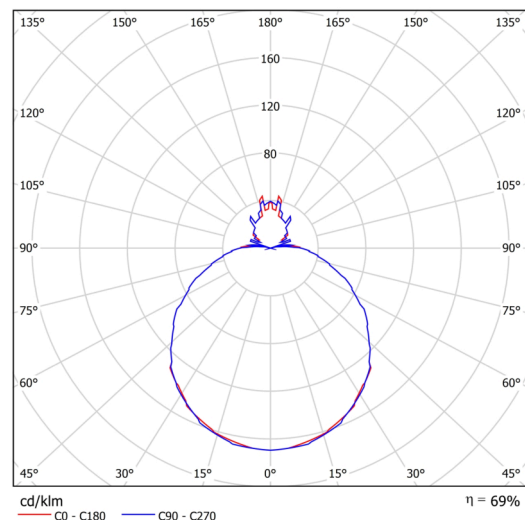

Luminous

Lum. flux of luminaire	2480/2580 lm
Lum. flux of light source	3750/3910 lm
Luminaire efficacy	103 lm/W
Temperature	3000/4000 K
Rated life time LED L80/B10	100000 hours
CRI	Ra80
MacAdam	3
Blue light hazard	Risk group 0