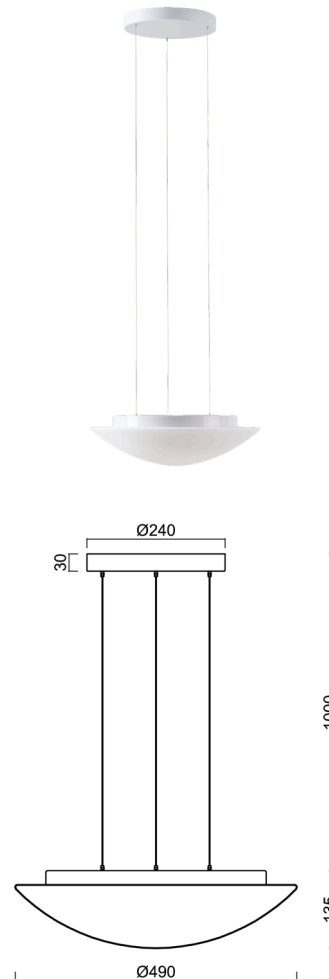

AURA LE5

LED-1L16E500ZLE86/082/L100 B 3/4K#

WWW.OSMONT.CZ

AURA LE5

Product code: AUR71701

Type: LED-1L16E500ZLE86/082/L100 B 3/4K#

Short description of the luminaire: White color | pendant LED light | ON/OFF | TRIPLEX OPAL glass shade with matt surface

Technical

Types of luminaires	Classic on/off
Mounting type	Suspended - SELV wire (cableless)
Base material	steel
Shade material	three-layer glass TRIPLEX OPAL
Base color	white Ra19003
Shade color	white
Holding the shade	folding system
Mounting location	ceiling
Width	490 mm
Length	490 mm
Height	140 mm
Diameter	ø 490 mm
Hinge length	1000 mm
mounting holes (diameter)	3xø5mm
Installation wire (diameter)	2xø16mm
Energy Class	D
Impact strength	IK01
Operating temperature	from -20°C to +30°C

Electric

Power consumption	24 W
Ingress Protection	IP40
Socket	LED modul
terminal block	snap terminal block
Automatic circuit breaker type B10A	31 pcs
Automatic circuit breaker type B16A	50 pcs
Automatic circuit breaker type C10A	52 pcs
Automatic circuit breaker type C16A	85 pcs

*The warranty for the batteries is valid for 12 months from the date of purchase.

Installation dimensions:

Additional assortment:

Lampshade

Product code	Name	Color	Description	Picture	Drawing
20005	082	white			