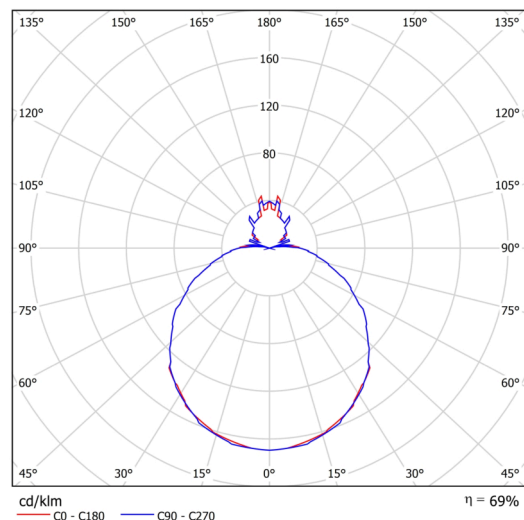

Luminous

Lum. flux of luminaire	3330/3480 lm
Lum. flux of light source	5050/5270 lm
Luminaire efficacy	97 lm/W
Temperature	3000/4000 K
Rated life time LED L80/B10	100000 hours
CRI	Ra80
MacAdam	3
Blue light hazard	Risk group 0