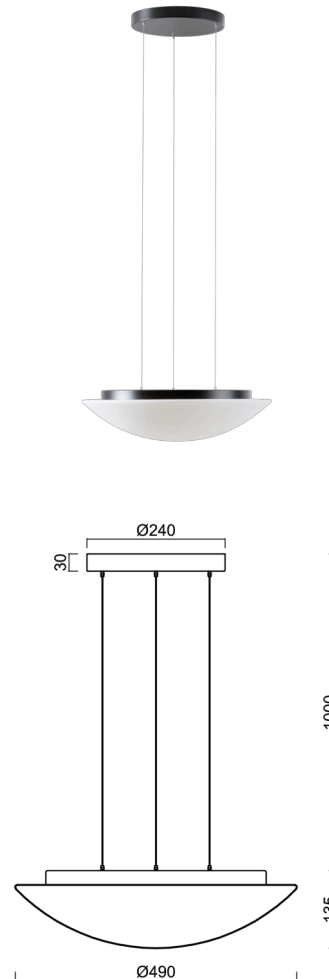

AURA LE5

LED-1L16E700ZLE86/082/L100 C 3/4K#

WWW.OSMONT.CZ

AURA LE5

Product code: AUR71389

Type: LED-1L16E700ZLE86/082/L100 C 3/4K#

Short description of the luminaire: Black pendant changeable LED light ON/OFF with TRIPLEX OPAL glass shade

Technical

Types of luminaires	Classic on/off
Mounting type	Suspended - SELV wire (cableless)
Base material	steel
Shade material	three-layer glass TRIPLEX OPAL
Base color	black Ral9005
Shade color	white
Holding the shade	folding system
Mounting location	ceiling
Width	490 mm
Length	490 mm
Height	140 mm
Diameter	ø 490 mm
Hinge length	1000 mm
mounting holes (diameter)	3xø5mm
Installation wire (diameter)	2xø16mm
Energy Class	D
Impact strength	IK01
Operating temperature	from -20°C to +30°C

Electric

Power consumption	34 W
Ingress Protection	IP40
Socket	LED modul
terminal block	snap terminal block
Automatic circuit breaker type B10A	11 pcs
Automatic circuit breaker type B16A	17 pcs
Automatic circuit breaker type C10A	18 pcs
Automatic circuit breaker type C16A	28 pcs

*The warranty for the batteries is valid for 12 months from the date of purchase.

Installation dimensions:

Additional assortment:

Lampshade

Product code	Name	Color	Description	Picture	Drawing
20005	082	white		