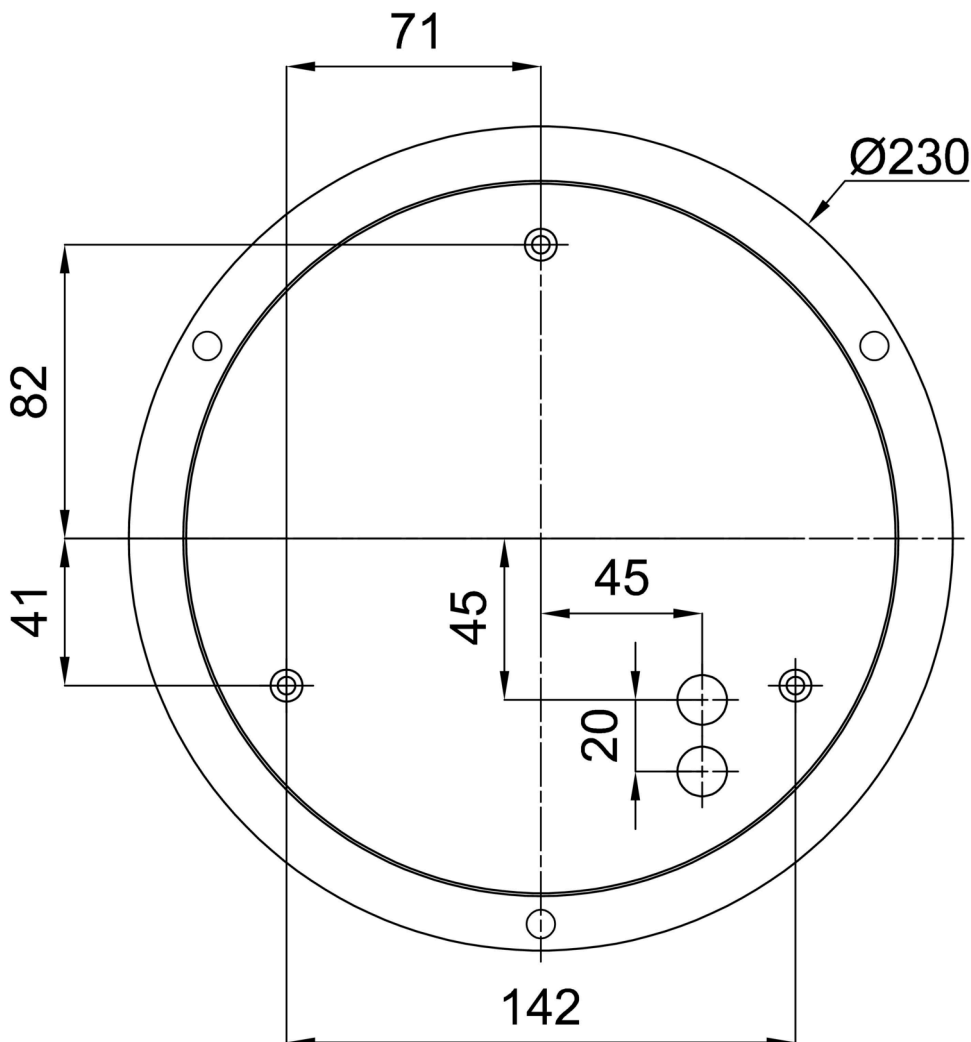

Technical

Types of luminaires	Classic on/off
Mounting type	Suspended - SELV wire (cableless)
Base material	steel
Shade material	three-layer glass TRIPLEX OPAL
Base color	black Ral9005
Shade color	white
Holding the shade	folding system
Mounting location	ceiling
Width	490 mm
Length	490 mm
Height	140 mm
Diameter	ø 490 mm
Hinge length	1000 mm
mounting holes (diameter)	3xø5mm
Installation wire (diameter)	2xø16mm
Energy Class	D
Impact strength	IK01
Operating temperature	from -20°C to +30°C

Eulum data for calculation programs are available at

Logistic

EAN	8591728071974
Weight NTTO	5.2 Kg
Weight BTTO	5.7 Kg
Number of cartons	1 pcs
Package volume	0.057 m ³
Package 1 width	0.52 m
Package 1 length	0.52 m
Package 1 height	0.21 m
Warranty*	60 months

*The warranty for the batteries is valid for 12 months from the date of purchase.

Installation dimensions:

Additional assortment:

Lampshade

Product code	Name	Color	Description	Picture	Drawing
20005	082	white		