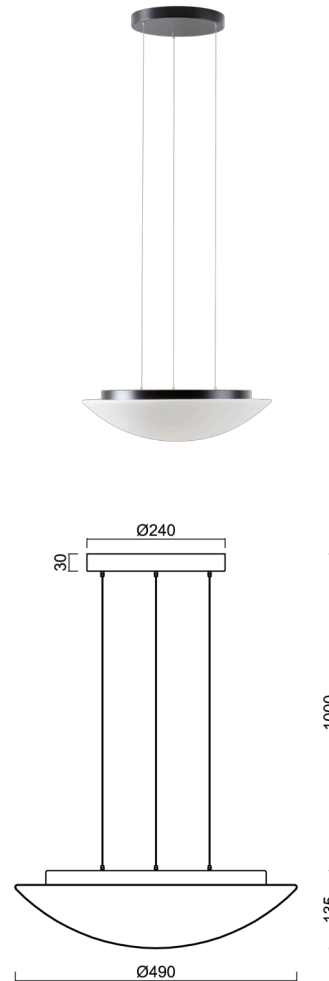

AURA LE5

LED-1L16E500ZLE86/082/L100 C 3/4K#

WWW.OSMONT.CZ

AURA LE5

Product code: AUR71387

Type: LED-1L16E500ZLE86/082/L100 C 3/4K#

Short description of the luminaire: Black pendant changeable LED light ON/OFF with TRIPLEX OPAL glass shade

Technical

Types of luminaires	Classic on/off
Mounting type	Suspended - SELV wire (cableless)
Base material	steel
Shade material	three-layer glass TRIPLEX OPAL
Base color	black Ral9005
Shade color	white
Holding the shade	folding system
Mounting location	ceiling
Width	490 mm
Length	490 mm
Height	140 mm
Diameter	ø 490 mm
Hinge length	1000 mm
mounting holes (diameter)	3xø5mm
Installation wire (diameter)	2xø16mm
Energy Class	D
Impact strength	IK01
Operating temperature	from -20°C to +30°C

Electric

Power consumption	24 W
Ingress Protection	IP40
Socket	LED modul
terminal block	snap terminal block
Automatic circuit breaker type B10A	31 pcs
Automatic circuit breaker type B16A	50 pcs
Automatic circuit breaker type C10A	52 pcs
Automatic circuit breaker type C16A	85 pcs

*The warranty for the batteries is valid for 12 months from the date of purchase.

Installation dimensions:

Additional assortment:

Lampshade

Product code	Name	Color	Description	Picture	Drawing
20005	082	white		