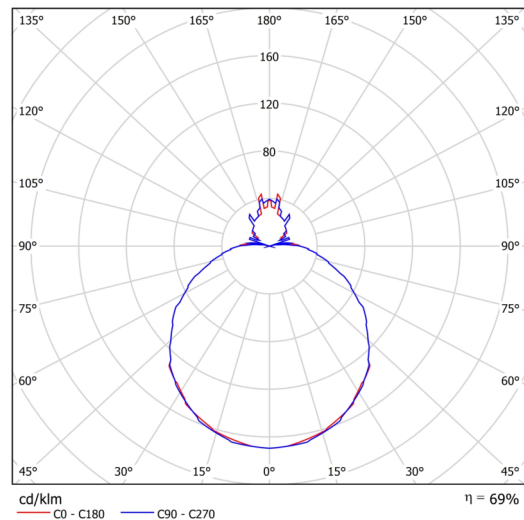

Technical

Types of luminaires	Classic on/off
Mounting type	Suspended - SELV wire (cableless)
Base material	steel
Shade material	three-layer glass TRIPLEX OPAL
Base color	black Ral9005
Shade color	white
Holding the shade	folding system
Mounting location	ceiling
Width	490 mm
Length	490 mm
Height	140 mm
Diameter	ø 490 mm
Hinge length	1000 mm
mounting holes (diameter)	3xø5mm
Installation wire (diameter)	2xø16mm
Energy Class	D
Impact strength	IK01
Operating temperature	from -20°C to +30°C

Luminous

Lum. flux of luminaire	2480/2580 lm
Lum. flux of light source	3750/3910 lm
Luminaire efficacy	103 lm/W
Temperature	3000/4000 K
Rated life time LED L80/B10	100000 hours
CRI	Ra80
MacAdam	3
Blue light hazard	Risk group 0