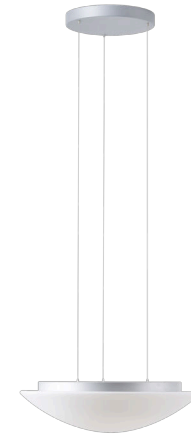

AURA LE5

LED-1L16E500ZLE86/082/L100 S 3/4K#

WWW.OSMONT.CZ

AURA LE5

Product code: AUR71383

Type: LED-1L16E500ZLE86/082/L100 S 3/4K#

Short description of the luminaire: Silver pendant changeable LED light ON/OFF with TRIPLEX OPAL glass shade

Technical

Types of luminaires	Classic on/off
Mounting type	Suspended - SELV wire (cableless)
Base material	steel
Shade material	three-layer glass TRIPLEX OPAL
Base color	silver Ral9006
Shade color	white
Holding the shade	folding system
Mounting location	ceiling
Width	490 mm
Length	490 mm
Height	140 mm
Diameter	ø 490 mm
Hinge length	1000 mm
mounting holes (diameter)	3xø5mm
Installation wire (diameter)	2xø16mm
Energy Class	D
Impact strength	IK01
Operating temperature	from -20°C to +30°C