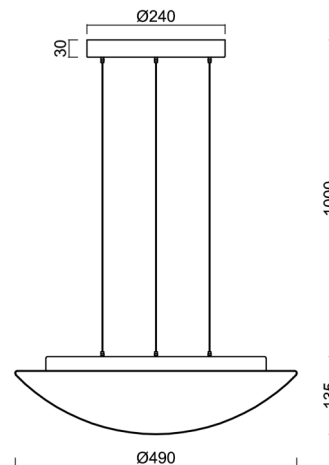

AURA LE5

LED-1L16E500ZLE86/082/L100 S 3/4K#

WWW.OSMONT.CZ

AURA LE5

Product code: AUR71383

Type: LED-1L16E500ZLE86/082/L100 S 3/4K#

Short description of the luminaire: Silver pendant changeable LED light ON/OFF with TRIPLEX OPAL glass shade

Technical

Types of luminaires	Classic on/off
Mounting type	Suspended - SELV wire (cableless)
Base material	steel
Shade material	three-layer glass TRIPLEX OPAL
Base color	silver Ral9006
Shade color	white
Holding the shade	folding system
Mounting location	ceiling
Width	490 mm
Length	490 mm
Height	140 mm
Diameter	ø 490 mm
Hinge length	1000 mm
mounting holes (diameter)	3xø5mm
Installation wire (diameter)	2xø16mm
Energy Class	D
Impact strength	IK01
Operating temperature	from -20°C to +30°C

Eulum data for calculation programs are available at

Logistic

EAN	8591728071936
Weight NTTO	5.2 Kg
Weight BTTO	5.7 Kg
Number of cartons	1 pcs
Package volume	0.057 m ³
Package 1 width	0.52 m
Package 1 length	0.52 m
Package 1 height	0.21 m
Warranty*	60 months

*The warranty for the batteries is valid for 12 months from the date of purchase.

Installation dimensions:

Additional assortment:

Lampshade

Product code	Name	Color	Description	Picture	Drawing
20005	082	white			