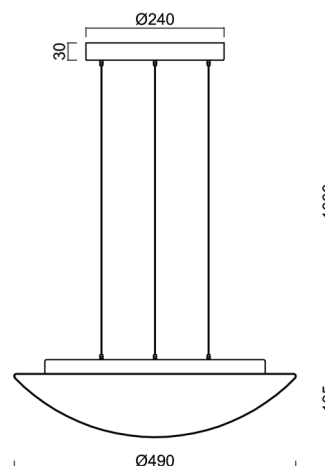

AURA LE5

LED-1L16E700ZLE86/082/L100 C 4K#

WWW.OSMONT.CZ

AURA LE5

Product code: AUR67939

Type: LED-1L16E700ZLE86/082/L100 C 4K#

Short description of the luminaire: Black pendant LED light ON/OFF with TRIPLEX OPAL glass shade.

Technical

Types of luminaires	Classic on/off
Mounting type	Suspended - SELV wire (cableless)
Base material	steel
Shade material	three-layer glass TRIPLEX OPAL
Base color	black Ral9005
Shade color	white
Holding the shade	folding system
Mounting location	ceiling
Width	490 mm
Length	490 mm
Height	140 mm
Diameter	Ø 490 mm
Hinge length	1000 mm
mounting holes (diameter)	3xØ5mm
Installation wire (diameter)	2xØ16mm
Energy Class	D
Impact strength	IK01
Operating temperature	from -20°C to +30°C

Eulum data for calculation programs are available at

Logistic

EAN	8591728069469
Weight NTTO	6 Kg
Weight BTTO	6.5 Kg
Number of cartons	1 pcs
Package volume	0.057 m ³
Package 1 width	0.52 m
Package 1 length	0.52 m
Package 1 height	0.21 m
Warranty*	60 months

*The warranty for the batteries is valid for 12 months from the date of purchase.

Installation dimensions:

Additional assortment:

Lampshade

Product code	Name	Color	Description	Picture	Drawing
20005	082	white		