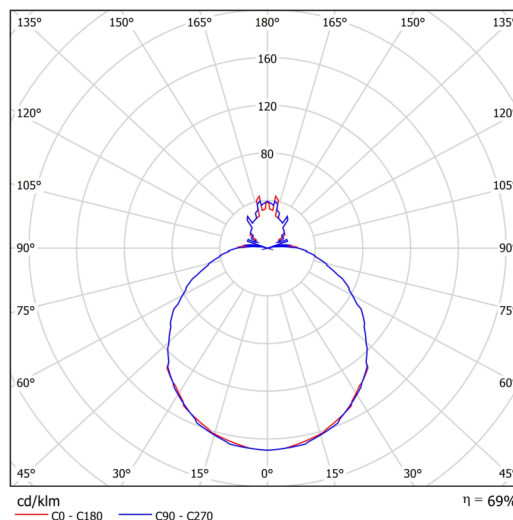

Luminous

Lum. flux of luminaire	3480 lm
Lum. flux of light source	5270 lm
Luminaire efficacy	102 lm/W
Temperature	4000 K
Rated life time LED L80/B10	100000 hours
CRI	Ra80
MacAdam	3
Blue light hazard	Risk group 0