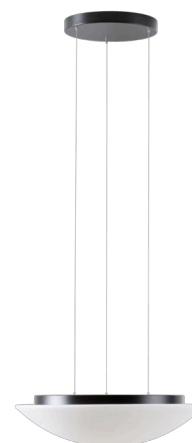

AURA LE5

LED-1L16E700ZLE86/082/L100 C 4K#

WWW.OSMONT.CZ

AURA LE5

Product code: AUR67939

Type: LED-1L16E700ZLE86/082/L100 C 4K#

Short description of the luminaire: Black pendant LED light ON/OFF with TRIPLEX OPAL glass shade.

Technical

Types of luminaires	Classic on/off
Mounting type	Suspended - SELV wire (cableless)
Base material	steel
Shade material	three-layer glass TRIPLEX OPAL
Base color	black Ral9005
Shade color	white
Holding the shade	folding system
Mounting location	ceiling
Width	490 mm
Length	490 mm
Height	140 mm
Diameter	Ø 490 mm
Hinge length	1000 mm
mounting holes (diameter)	3xØ5mm
Installation wire (diameter)	2xØ16mm
Energy Class	D
Impact strength	IK01
Operating temperature	from -20°C to +30°C