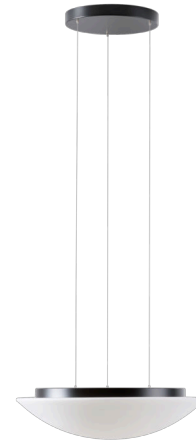

AURA LE5

LED-1L16E500ZLE86/082/L100 C 4K#

WWW.OSMONT.CZ

AURA LE5

Product code: AUR67937

Type: LED-1L16E500ZLE86/082/L100 C 4K#

Short description of the luminaire: Black pendant LED light ON/OFF with TRIPLEX OPAL glass shade.

Technical

Types of luminaires	Classic on/off
Mounting type	Suspended - SELV wire (cableless)
Base material	steel
Shade material	three-layer glass TRIPLEX OPAL
Base color	black Ral9005
Shade color	white
Holding the shade	folding system
Mounting location	ceiling
Width	490 mm
Length	490 mm
Height	140 mm
Diameter	ø 490 mm
Hinge length	1000 mm
mounting holes (diameter)	3xØ5mm
Installation wire (diameter)	2xØ16mm
Energy Class	D
Impact strength	IK01
Operating temperature	from -20°C to +30°C