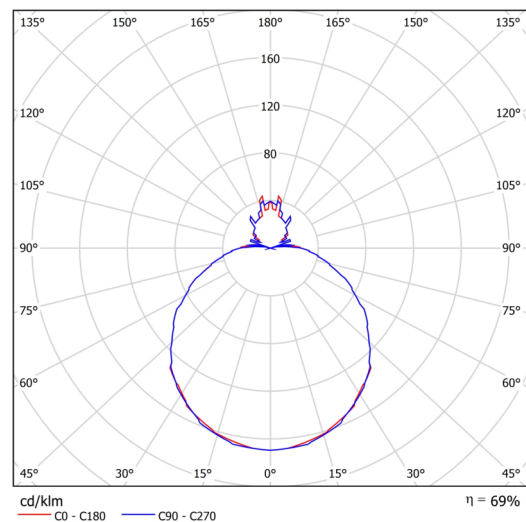

Luminous

Lum. flux of luminaire	2580 lm
Lum. flux of light source	3910 lm
Luminaire efficacy	107 lm/W
Temperature	4000 K
Rated life time LED L80/B10	100000 hours
CRI	Ra80
MacAdam	3
Blue light hazard	Risk group 0