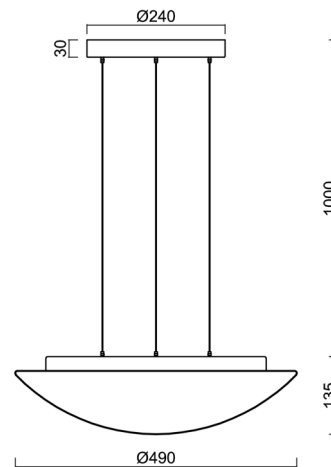

AURA LE5

LED-1L16E500ZLE86/082/L100 C 4K#

WWW.OSMONT.CZ

AURA LE5

Product code: AUR67937

Type: LED-1L16E500ZLE86/082/L100 C 4K#

Short description of the luminaire: Black pendant LED light ON/OFF with TRIPLEX OPAL glass shade.

Technical

Types of luminaires	Classic on/off
Mounting type	Suspended - SELV wire (cableless)
Base material	steel
Shade material	three-layer glass TRIPLEX OPAL
Base color	black Ral9005
Shade color	white
Holding the shade	folding system
Mounting location	ceiling
Width	490 mm
Length	490 mm
Height	140 mm
Diameter	ø 490 mm
Hinge length	1000 mm
mounting holes (diameter)	3xØ5mm
Installation wire (diameter)	2xØ16mm
Energy Class	D
Impact strength	IK01
Operating temperature	from -20°C to +30°C

Eulum data for calculation programs are available at

Logistic

EAN	8591728069445
Weight NTTO	5.2 Kg
Weight BTTO	5.7 Kg
Number of cartons	1 pcs
Package volume	0.057 m ³
Package 1 width	0.52 m
Package 1 length	0.52 m
Package 1 height	0.21 m
Warranty*	60 months

*The warranty for the batteries is valid for 12 months from the date of purchase.

Installation dimensions:

Additional assortment:

Lampshade

Product code	Name	Color	Description	Picture	Drawing
20005	082	white		