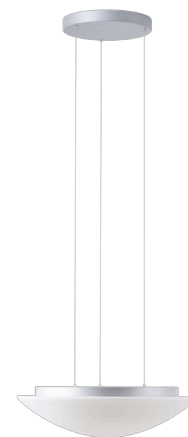

AURA LE5

LED-1L16E700ZLE86/082/L100 S DALI 4K#

WWW.OSMONT.CZ

AURA LE5

Product code: AUR67936

Type: LED-1L16E700ZLE86/082/L100 S DALI 4K#

Short description of the luminaire: Silver pendant LED light DALI with TRIPLEX OPAL glass shade.

Technical

Types of luminaires	Dimmable
Mounting type	Suspended - SELV wire (cableless)
Base material	steel
Shade material	three-layer glass TRIPLEX OPAL
Base color	silver Ral9006
Shade color	white
Holding the shade	folding system
Mounting location	ceiling
Width	490 mm
Length	490 mm
Height	140 mm
Diameter	ø 490 mm
Hinge length	1000 mm
mounting holes (diameter)	3xø5mm
Installation wire (diameter)	2xø16mm
Energy Class	D
Impact strength	IK01
Operating temperature	from -20°C to +30°C