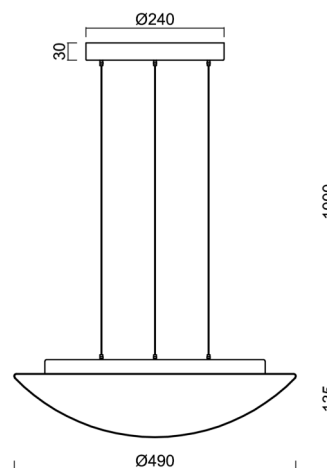

Technical

Types of luminaires	Dimmable
Mounting type	Suspended - SELV wire (cableless)
Base material	steel
Shade material	three-layer glass TRIPLEX OPAL
Base color	silver Ral9006
Shade color	white
Holding the shade	folding system
Mounting location	ceiling
Width	490 mm
Length	490 mm
Height	140 mm
Diameter	ø 490 mm
Hinge length	1000 mm
mounting holes (diameter)	3xø5mm
Installation wire (diameter)	2xø16mm
Energy Class	D
Impact strength	IK01
Operating temperature	from -20°C to +30°C

Eulum data for calculation programs are available at

Logistic

EAN	8591728069438
Weight NTTO	6 Kg
Weight BTTO	6.5 Kg
Number of cartons	1 pcs
Package volume	0.057 m ³
Package 1 width	0.52 m
Package 1 length	0.52 m
Package 1 height	0.21 m
Warranty*	60 months

*The warranty for the batteries is valid for 12 months from the date of purchase.

Installation dimensions:

Additional assortment:

Lampshade

Product code	Name	Color	Description	Picture	Drawing
20005	082	white			