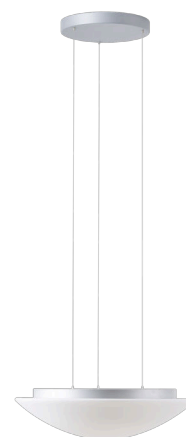

AURA LE5

LED-1L16E700ZLE86/082/L100 S 4K#

WWW.OSMONT.CZ

AURA LE5

Product code: AUR67935

Type: LED-1L16E700ZLE86/082/L100 S 4K#

Short description of the luminaire: Silver pendant LED light ON/OFF with TRIPLEX OPAL glass shade.

Technical

Types of luminaires	Classic on/off
Mounting type	Suspended - SELV wire (cableless)
Base material	steel
Shade material	three-layer glass TRIPLEX OPAL
Base color	silver Ral9006
Shade color	white
Holding the shade	folding system
Mounting location	ceiling
Width	490 mm
Length	490 mm
Height	140 mm
Diameter	ø 490 mm
Hinge length	1000 mm
mounting holes (diameter)	3xø5mm
Installation wire (diameter)	2xø16mm
Energy Class	D
Impact strength	IK01
Operating temperature	from -20°C to +30°C