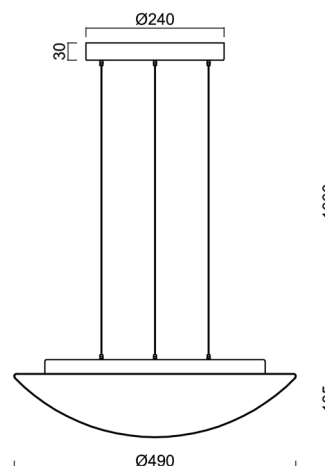

AURA LE5

LED-1L16E700ZLE86/082/L100 S 4K#

WWW.OSMONT.CZ

AURA LE5

Product code: AUR67935

Type: LED-1L16E700ZLE86/082/L100 S 4K#

Short description of the luminaire: Silver pendant LED light ON/OFF with TRIPLEX OPAL glass shade.

Technical

Types of luminaires	Classic on/off
Mounting type	Suspended - SELV wire (cableless)
Base material	steel
Shade material	three-layer glass TRIPLEX OPAL
Base color	silver Ral9006
Shade color	white
Holding the shade	folding system
Mounting location	ceiling
Width	490 mm
Length	490 mm
Height	140 mm
Diameter	ø 490 mm
Hinge length	1000 mm
mounting holes (diameter)	3xø5mm
Installation wire (diameter)	2xø16mm
Energy Class	D
Impact strength	IK01
Operating temperature	from -20°C to +30°C

Eulum data for calculation programs are available at

Logistic

EAN	8591728069421
Weight NTTO	6 Kg
Weight BTTO	6.5 Kg
Number of cartons	1 pcs
Package volume	0.057 m ³
Package 1 width	0.52 m
Package 1 length	0.52 m
Package 1 height	0.21 m
Warranty*	60 months

*The warranty for the batteries is valid for 12 months from the date of purchase.

Installation dimensions:

Additional assortment:

Lampshade

Product code	Name	Color	Description	Picture	Drawing
20005	082	white			