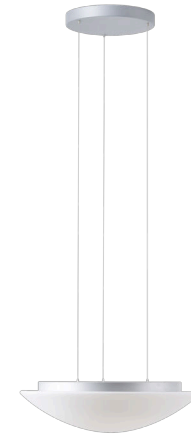

AURA LE5

LED-1L16E500ZLE86/082/L100 S 3K#

WWW.OSMONT.CZ

AURA LE5

Product code: AUR67433

Type: LED-1L16E500ZLE86/082/L100 S 3K#

Short description of the luminaire: Silver pendant LED light ON/OFF with TRIPLEX OPAL glass shade.

Technical

Types of luminaires	Classic on/off
Mounting type	Suspended - SELV wire (cableless)
Base material	steel
Shade material	three-layer glass TRIPLEX OPAL
Base color	silver Ral9006
Shade color	white
Holding the shade	folding system
Mounting location	ceiling
Width	490 mm
Length	490 mm
Height	140 mm
Diameter	Ø 490 mm
Hinge length	1000 mm
mounting holes (diameter)	3xØ5mm
Installation wire (diameter)	2xØ16mm
Energy Class	D
Impact strength	IK01
Operating temperature	from -20°C to +30°C