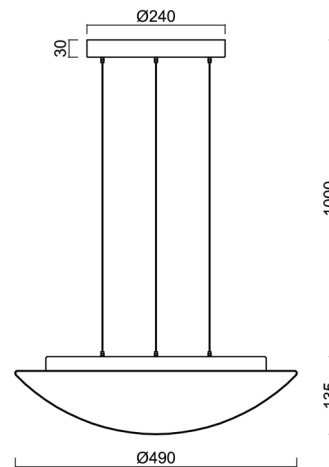

AURA LE5

LED-1L16E500ZLE86/082/L100 S 3K#

WWW.OSMONT.CZ

AURA LE5

Product code: AUR67433

Type: LED-1L16E500ZLE86/082/L100 S 3K#

Short description of the luminaire: Silver pendant LED light ON/OFF with TRIPLEX OPAL glass shade.

Technical

Types of luminaires	Classic on/off
Mounting type	Suspended - SELV wire (cableless)
Base material	steel
Shade material	three-layer glass TRIPLEX OPAL
Base color	silver Ral9006
Shade color	white
Holding the shade	folding system
Mounting location	ceiling
Width	490 mm
Length	490 mm
Height	140 mm
Diameter	Ø 490 mm
Hinge length	1000 mm
mounting holes (diameter)	3xØ5mm
Installation wire (diameter)	2xØ16mm
Energy Class	D
Impact strength	IK01
Operating temperature	from -20°C to +30°C

Eulum data for calculation programs are available at

Logistic

EAN	8591728069247
Weight NTTO	5.2 Kg
Weight BTTO	5.7 Kg
Number of cartons	1 pcs
Package volume	0.057 m ³
Package 1 width	0.52 m
Package 1 length	0.52 m
Package 1 height	0.21 m
Warranty*	60 months

*The warranty for the batteries is valid for 12 months from the date of purchase.

Installation dimensions:

Additional assortment:

Lampshade

Product code	Name	Color	Description	Picture	Drawing
20005	082	white			