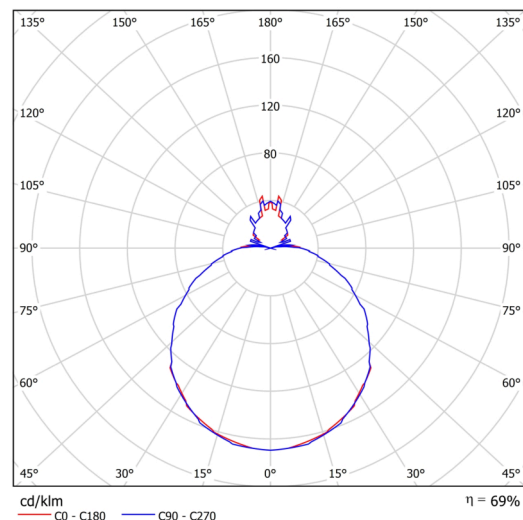

Luminous

Lum. flux of luminaire	2480 lm
Lum. flux of light source	3750 lm
Luminaire efficacy	103 lm/W
Temperature	3000 K
Rated life time LED L80/B10	100000 hours
CRI	Ra80
MacAdam	3
Blue light hazard	Risk group 0