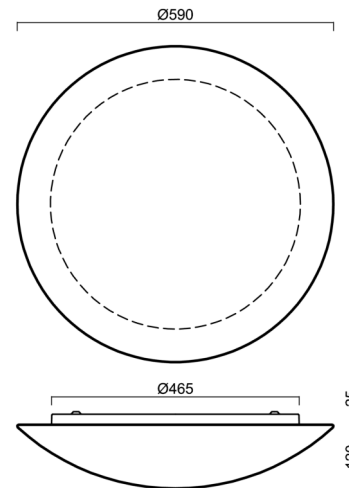

AURA 9

LED-1L23EMP1050K98/084/NK1W 3K##

WWW.OSMONT.CZ

AURA 9

Product code: AUR59248

Type: LED-1L23EMP1050K98/084/NK1W 3K##

Short description of the luminaire: White surface-mounted LED light with emergency unit combined with TRIPLEX OPAL glass shade.

Technical

Types of luminaires	Emergency combined
Mounting type	surface mounted
Base material	steel
Shade material	three-layer glass TRIPLEX OPAL
Base color	white Ral9003
Shade color	white
Holding the shade	folding system
Mounting location	ceiling/wall
Width	590 mm
Length	590 mm
Height	140 mm
Diameter	ø 590 mm
mounting holes (diameter)	4xø5mm
Installation wire (diameter)	2xø16mm
Energy Class	D
Impact strength	IK01
Operating temperature	from 0°C to +30°C

**The warranty for the batteries is valid for 12 months from the date of purchase.*

Installation dimensions:

Additional assortment:

Lampshade

Product code	Name	Color	Description	Picture	Drawing
20050	084	white		 A 3D perspective rendering of a white, oval-shaped lampshade. The lampshade is centered in the 'Picture' column of the table. It has a smooth, slightly reflective surface and is oriented horizontally.	