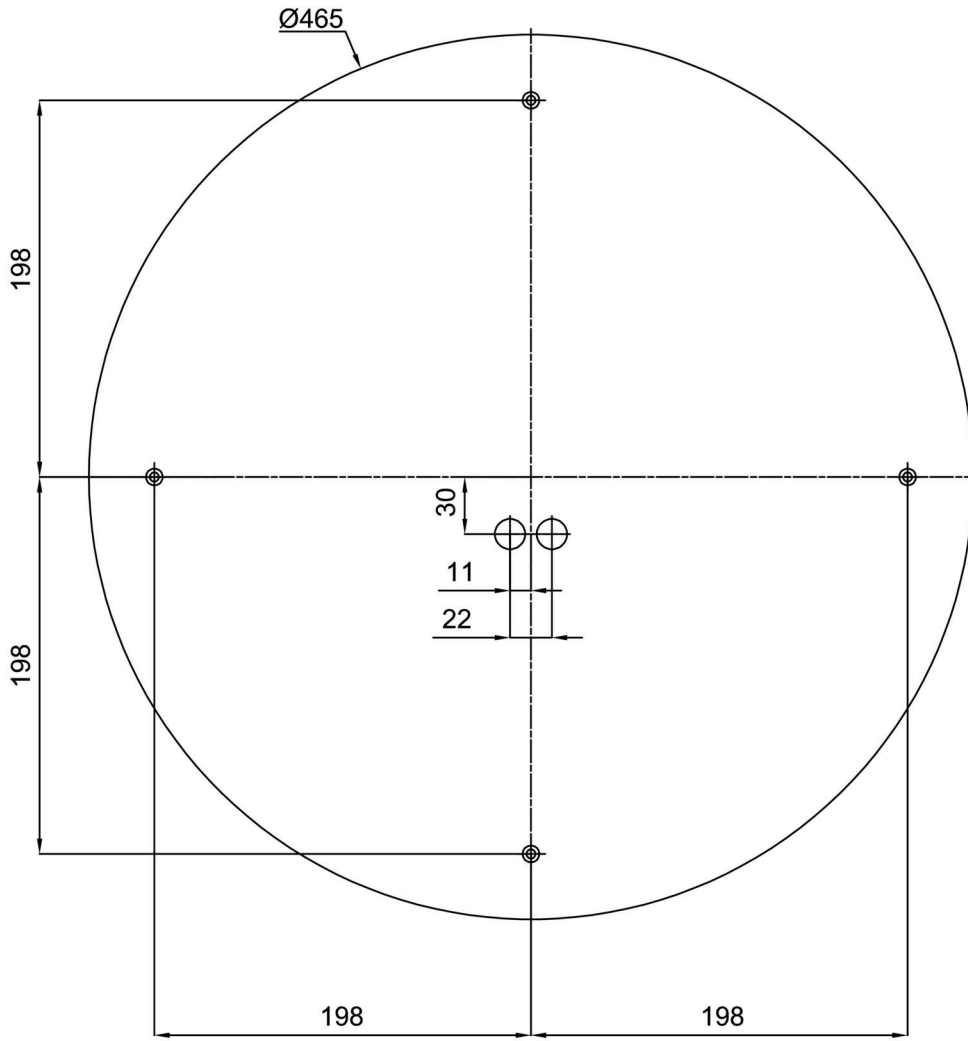

Technical

Types of luminaires	Emergency combined
Mounting type	surface mounted
Base material	steel
Shade material	three-layer glass TRIPLEX OPAL
Base color	white Ral9003
Shade color	white
Holding the shade	folding system
Mounting location	ceiling/wall
Width	590 mm
Length	590 mm
Height	140 mm
Diameter	ø 590 mm
mounting holes (diameter)	4xø5mm
Installation wire (diameter)	2xø16mm
Energy Class	D
Impact strength	IK01
Operating temperature	from 0°C to +30°C

**The warranty for the batteries is valid for 12 months from the date of purchase.*

Installation dimensions:

Additional assortment:

Lampshade

Product code	Name	Color	Description	Picture	Drawing
20050	084	white		 A 3D perspective rendering of a white, oval-shaped lampshade. The lampshade is centered in the 'Picture' column of the table. It has a smooth, slightly reflective surface and is oriented horizontally.	