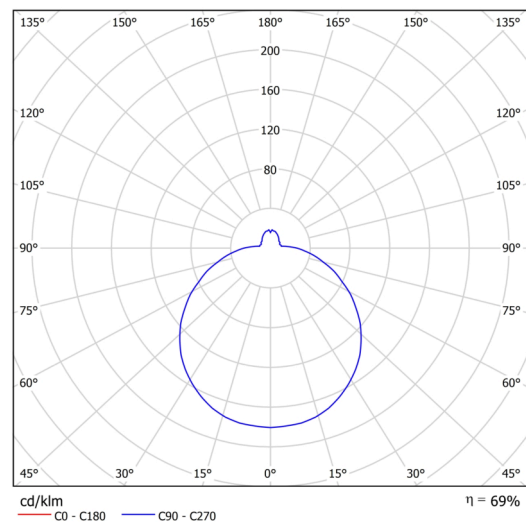

Luminous

Lum. flux of luminaire	5580 lm
Lum. flux of light source	8080 lm
Lum. flux of light source in emergency mode	150 lm
Luminaire efficacy	103 lm/W
Temperature	3000 K
Rated life time LED L80/B10	100000 hours
CRI	Ra80
MacAdam	3