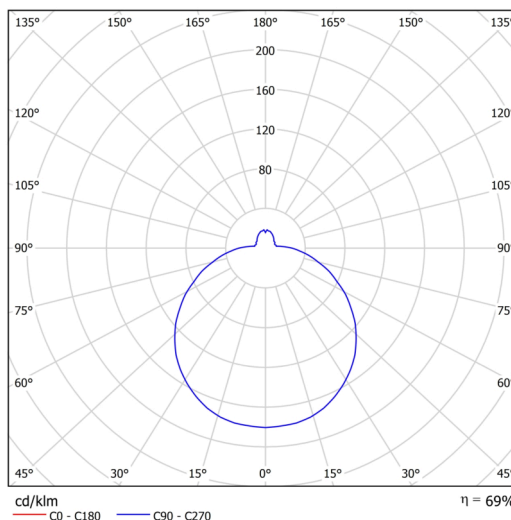

Luminous

Lum. flux of luminaire	3870 lm
Lum. flux of light source	5610 lm
Lum. flux of light source in emergency mode	150 lm
Luminaire efficacy	110 lm/W
Temperature	3000 K
Rated life time LED L80/B10	100000 hours
CRI	Ra80
MacAdam	3