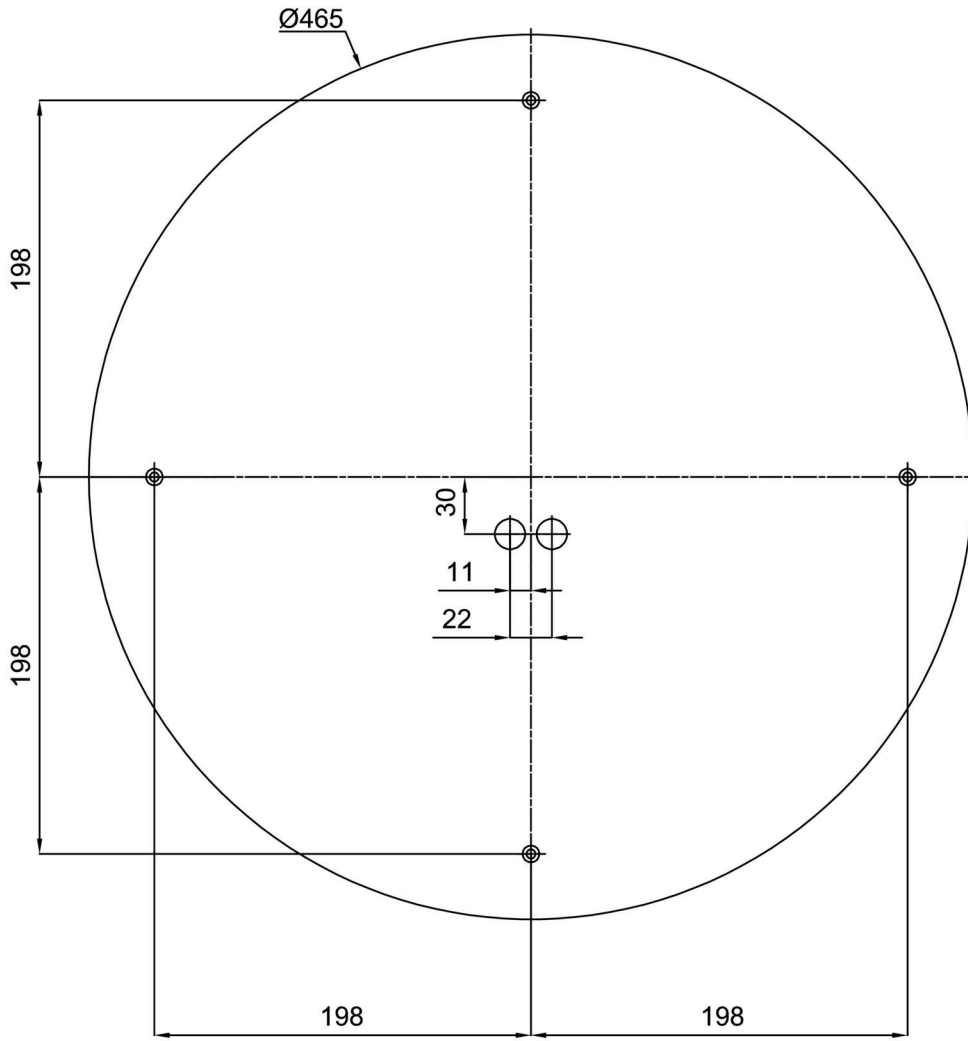

## Technical

Types of luminaires	Emergency combined
Mounting type	surface mounted
Base material	steel
Shade material	three-layer glass TRIPLEX OPAL
Base color	white Ral9003
Shade color	white
Holding the shade	folding system
Mounting location	ceiling/wall
Width	590 mm
Length	590 mm
Height	140 mm
Diameter	ø 590 mm
mounting holes (diameter)	4xø5mm
Installation wire (diameter)	2xø16mm
Energy Class	D
Impact strength	IK01
Operating temperature	from 0°C to +30°C

### Installation dimensions: