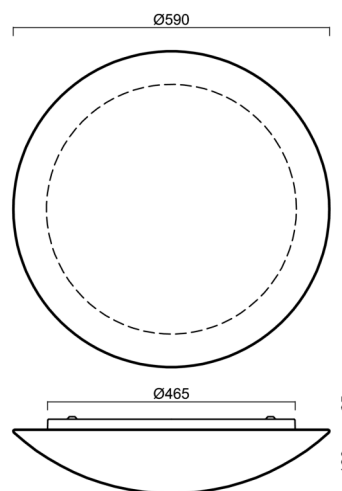

## Technical

Types of luminaires	Emergency combined
Mounting type	surface mounted
Base material	steel
Shade material	three-layer glass TRIPLEX OPAL
Base color	white Ral9003
Shade color	white
Holding the shade	folding system
Mounting location	ceiling/wall
Width	590 mm
Length	590 mm
Height	140 mm
Diameter	ø 590 mm
mounting holes (diameter)	4xø5mm
Installation wire (diameter)	2xø16mm
Energy Class	D
Impact strength	IK01
Operating temperature	from 0°C to +30°C

### Installation dimensions:

## Lampshade

Product code	Name	Color	Description	Picture	Drawing
20050	084	white		