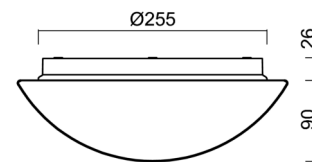

Technical

Types of luminaires	Sensor
Mounting type	surface mounted
Base material	polypropylene composite
Shade material	three-layer glass TRIPLEX OPAL
Base color	white Ral9003
Shade color	white
Holding the shade	bayonet
Mounting location	ceiling/wall
Width	300 mm
Length	300 mm
Height	115 mm
Diameter	ø 300 mm
mounting holes (diameter)	3xø5mm
Installation wire (diameter)	2xø16mm
Energy Class	D
Impact strength	IK01
Operating temperature	from -20°C to +30°C