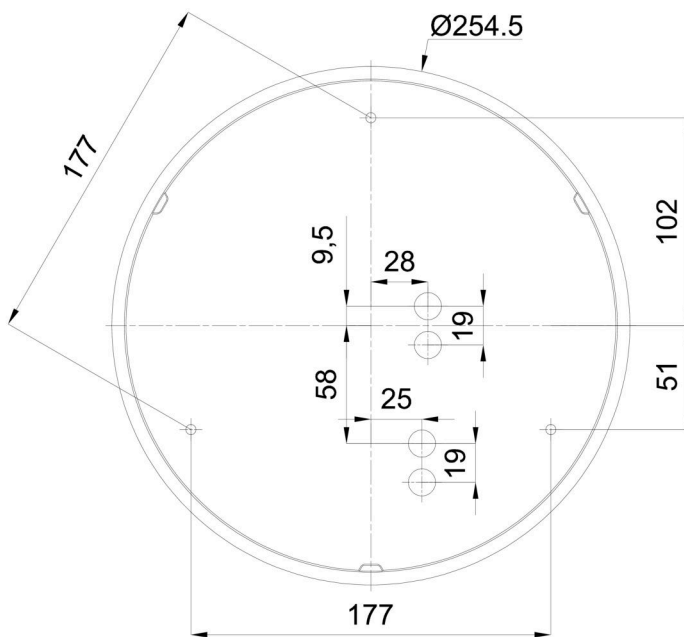

Logistic

EAN	8591728071622
Weight NTTO	1.7 Kg
Weight BTTO	1.9 Kg
Number of cartons	1 pcs
Package volume	0.012 m³
Package 1 width	0.32 m
Package 1 length	0.31 m
Package 1 height	0.12 m
Warranty*	60 months

*The warranty for the batteries is valid for 12 months from the date of purchase.

Installation dimensions: