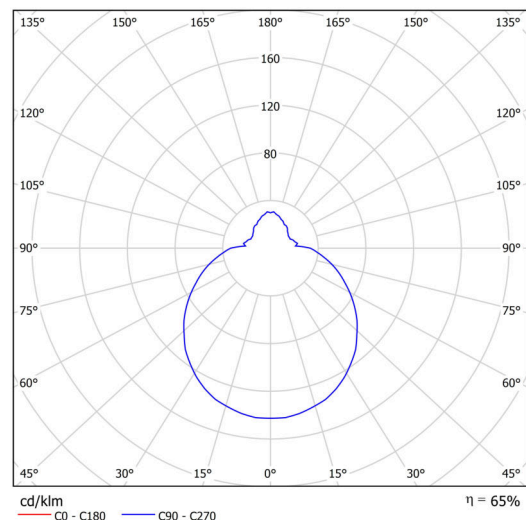

Luminous

Lum. flux of luminaire	1300/1350 lm
Lum. flux of light source	2000/2080 lm
Luminaire efficacy	100 lm/W
Temperature	3000/4000 K
Rated life time LED L80/B10	100000 hours
CRI	Ra80
MacAdam	3
Blue light hazard	Risk group 0