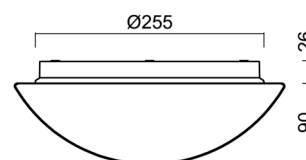

## Technical

Types of luminaires	Classic on/off
Mounting type	surface mounted
Base material	polypropylene composite
Shade material	three-layer glass TRIPLEX OPAL
Base color	white Ral9003
Shade color	white
Holding the shade	bayonet
Mounting location	ceiling/wall
Width	300 mm
Length	300 mm
Height	115 mm
Diameter	ø 300 mm
mounting holes (diameter)	3xø5mm
Installation wire (diameter)	2xø16mm
Energy Class	D
Impact strength	IK01
Operating temperature	from -20°C to +30°C