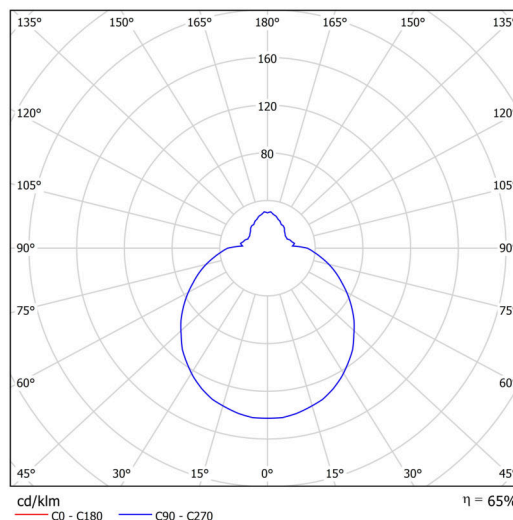

Luminous

Lum. flux of luminaire	1300/1350 lm
Lum. flux of light source	2000/2080 lm
Luminaire efficacy	100 lm/W
Temperature	3000/4000 K
Rated life time LED L80/B10	100000 hours
CRI	Ra80
MacAdam	3
Blue light hazard	Risk group 0