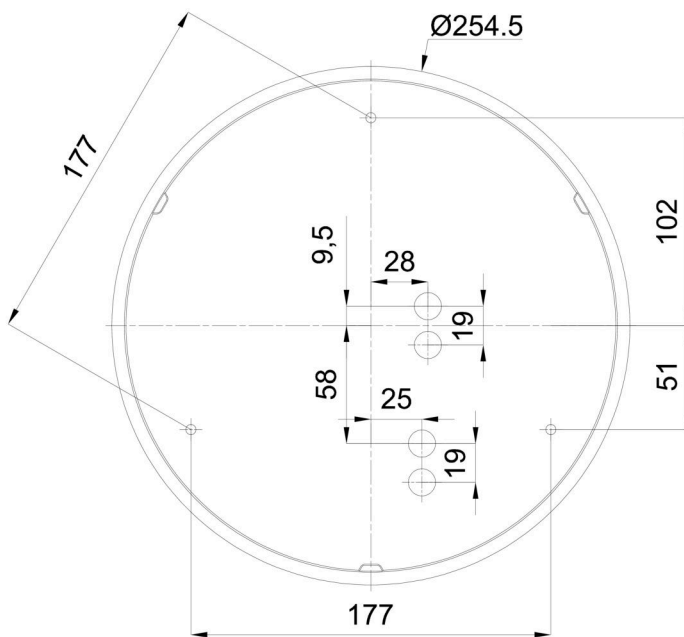

Logistic

EAN	8591728071615
Weight NTTO	1.7 Kg
Weight BTTO	1.9 Kg
Number of cartons	1 pcs
Package volume	0.012 m³
Package 1 width	0.32 m
Package 1 length	0.31 m
Package 1 height	0.12 m
Warranty*	60 months

*The warranty for the batteries is valid for 12 months from the date of purchase.

Installation dimensions: