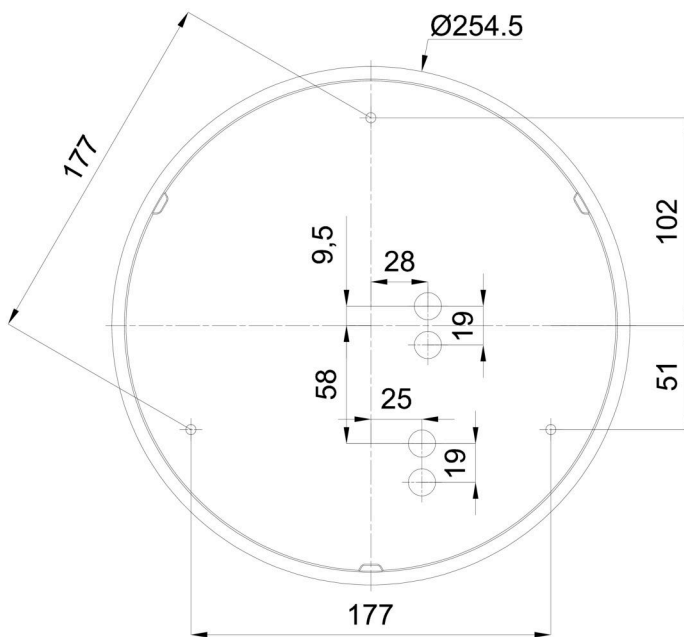

Logistic

EAN	8591728070939
Weight NTTO	1.7 Kg
Weight BTTO	1.9 Kg
Number of cartons	1 pcs
Package volume	0.012 m³
Package 1 width	0.32 m
Package 1 length	0.31 m
Package 1 height	0.12 m
Warranty*	60 months

*The warranty for the batteries is valid for 12 months from the date of purchase.

Installation dimensions: