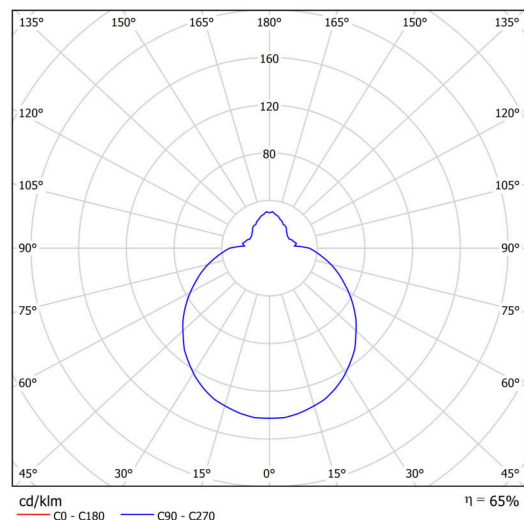

Luminous

Lum. flux of luminaire	1350 lm
Lum. flux of light source	2080 lm
Luminaire efficacy	103 lm/W
Temperature	4000 K
Rated life time LED L80/B10	100000 hours
CRI	Ra80
MacAdam	3
Blue light hazard	Risk group 0