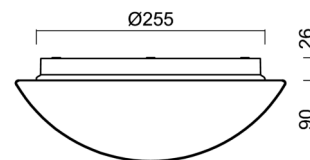

## Technical

Types of luminaires	Sensor
Mounting type	surface mounted
Base material	polypropylene composite
Shade material	three-layer glass TRIPLEX OPAL
Base color	white Ral9003
Shade color	white
Holding the shade	bayonet
Mounting location	ceiling/wall
Width	300 mm
Length	300 mm
Height	115 mm
Diameter	ø 300 mm
mounting holes (diameter)	3xø5mm
Installation wire (diameter)	2xø16mm
Energy Class	D
Impact strength	IK01
Operating temperature	from -20°C to +30°C