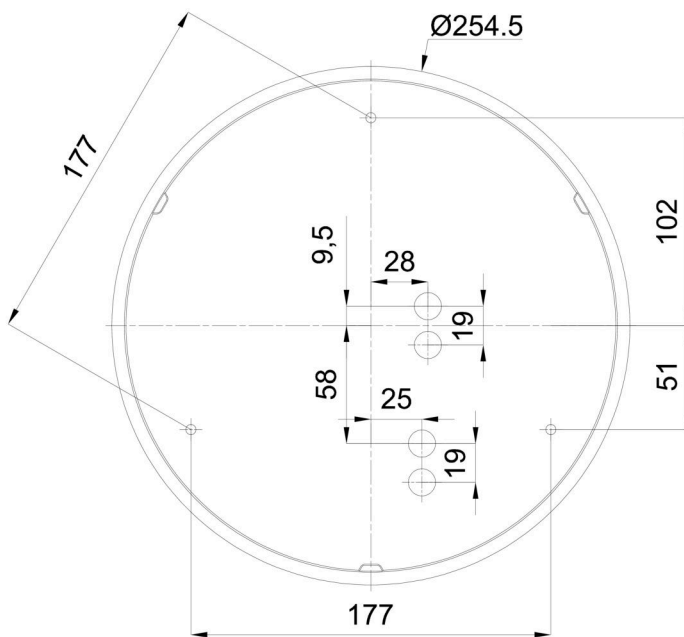

Logistic

EAN	8591728070922
Weight NTTO	1.7 Kg
Weight BTTO	1.9 Kg
Number of cartons	1 pcs
Package volume	0.012 m³
Package 1 width	0.32 m
Package 1 length	0.31 m
Package 1 height	0.12 m
Warranty*	60 months

*The warranty for the batteries is valid for 12 months from the date of purchase.

Installation dimensions: