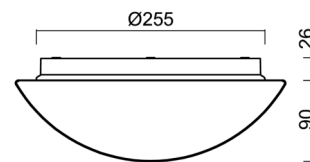

Technical

Types of luminaires	Classic on/off
Mounting type	surface mounted
Base material	polypropylene composite
Shade material	three-layer glass TRIPLEX OPAL
Base color	white Ral9003
Shade color	white
Holding the shade	bayonet
Mounting location	ceiling/wall
Width	300 mm
Length	300 mm
Height	115 mm
Diameter	ø 300 mm
mounting holes (diameter)	3xø5mm
Installation wire (diameter)	2xø16mm
Energy Class	D
Impact strength	IK01
Operating temperature	from -20°C to +30°C