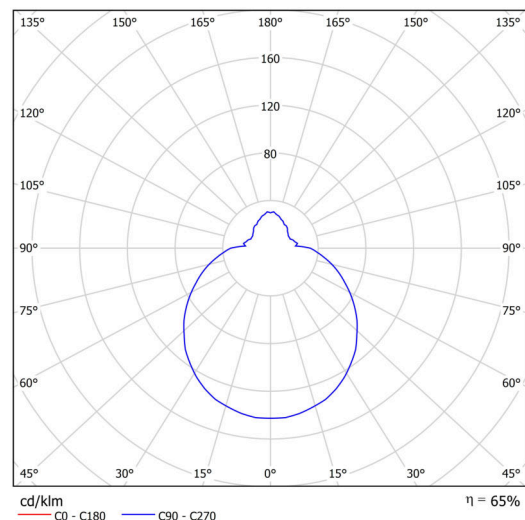

Luminous

Lum. flux of luminaire	1350 lm
Lum. flux of light source	2080 lm
Luminaire efficacy	103 lm/W
Temperature	4000 K
Rated life time LED L80/B10	100000 hours
CRI	Ra80
MacAdam	3
Blue light hazard	Risk group 0