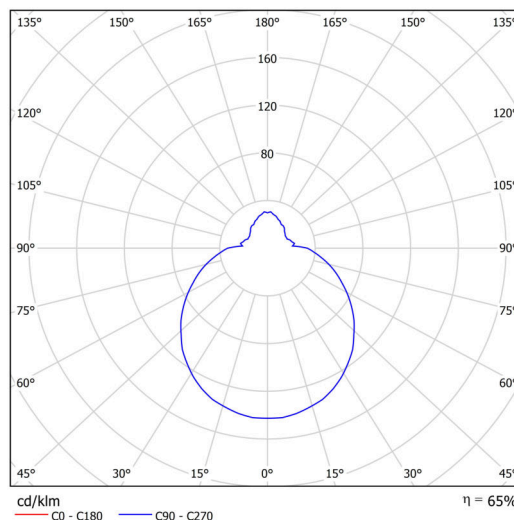

Luminous

Lum. flux of luminaire	960 lm
Lum. flux of light source	1480 lm
Luminaire efficacy	106 lm/W
Temperature	4000 K
Rated life time LED L80/B10	100000 hours
CRI	Ra80
MacAdam	3
Blue light hazard	Risk group 0