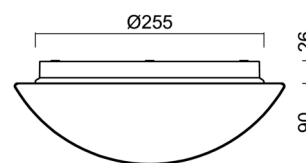

## Technical

Types of luminaires	Dimmable
Mounting type	surface mounted
Base material	polypropylene composite
Shade material	three-layer glass TRIPLEX OPAL
Base color	white Ral9003
Shade color	white
Holding the shade	bayonet
Mounting location	ceiling/wall
Width	300 mm
Length	300 mm
Height	115 mm
Diameter	ø 300 mm
mounting holes (diameter)	3xø5mm
Installation wire (diameter)	2xø16mm
Energy Class	D
Impact strength	IK01
Operating temperature	from -20°C to +30°C