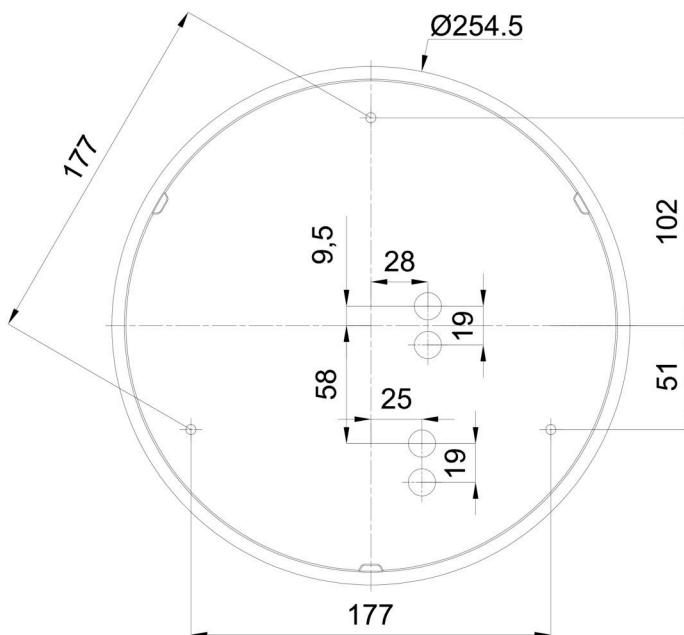

Logistic

EAN	8591728070892
Weight NTTO	1.7 Kg
Weight BTTO	1.9 Kg
Number of cartons	1 pcs
Package volume	0.012 m³
Package 1 width	0.32 m
Package 1 length	0.31 m
Package 1 height	0.12 m
Warranty*	60 months

*The warranty for the batteries is valid for 12 months from the date of purchase.

Installation dimensions: