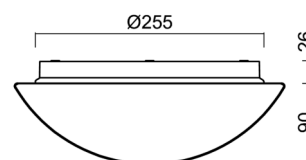

Technical

Types of luminaires	Emergency combined
Mounting type	surface mounted
Base material	polypropylene composite
Shade material	three-layer glass TRIPLEX OPAL
Base color	white Ral9003
Shade color	white
Holding the shade	bayonet
Mounting location	ceiling/wall
Width	300 mm
Length	300 mm
Height	115 mm
Diameter	ø 300 mm
mounting holes (diameter)	3xø5mm
Installation wire (diameter)	2xø16mm
Energy Class	D
Impact strength	IK01
Operating temperature	from 0°C to +30°C