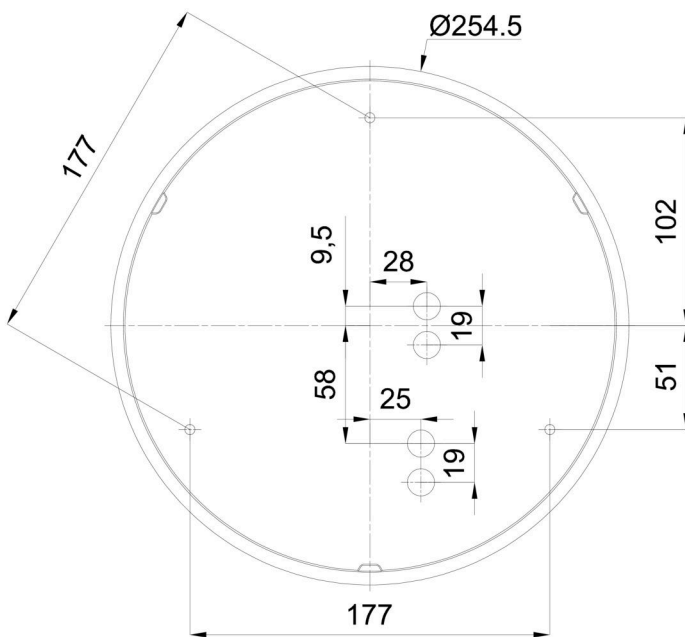

Technical

Types of luminaires	Emergency combined
Mounting type	surface mounted
Base material	polypropylene composite
Shade material	three-layer glass TRIPLEX OPAL
Base color	white Ral9003
Shade color	white
Holding the shade	bayonet
Mounting location	ceiling/wall
Width	300 mm
Length	300 mm
Height	115 mm
Diameter	ø 300 mm
mounting holes (diameter)	3xø5mm
Installation wire (diameter)	2xø16mm
Energy Class	D
Impact strength	IK01
Operating temperature	from 0°C to +30°C

TECHNICAL SHEET

Blue light hazard	Risk group 0
-------------------	--------------

Eulum data for calculation programs are available at www.osmont.cz.

Logistic

EAN	8591728070670
Weight NTTO	1.7 Kg
Weight BTTO	1.9 Kg
Number of cartons	1 pcs
Package volume	0.012 m ³
Package 1 width	0.32 m
Package 1 length	0.31 m
Package 1 height	0.12 m
Warranty*	60 months

*The warranty for the batteries is valid for 12 months from the date of purchase.

Installation dimensions:

Additional assortment:

Decorative collar

Product code	Name	Color	Description	Picture	Drawing
30069	B13/X14	polished stainless steel	the collar is held by the shade		
30068	B13/X4	white Ral9003	the collar is held by the shade		
30071	B13/X13	grey	the collar is held by the shade		
30070	B13/X12	polished brass	the collar is held by the shade		

Lampshade

Product code	Name	Color	Description	Picture	Drawing
20008	013	white		