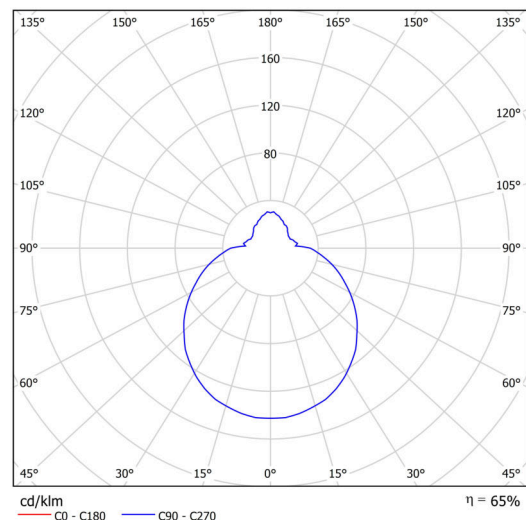

Luminous

Lum. flux of luminaire	920 lm
Lum. flux of light source	1420 lm
Lum. flux of light source in emergency mode	150 lm
Luminaire efficacy	102 lm/W
Temperature	3000 K
Rated life time LED L80/B10	100000 hours
CRI	Ra80
MacAdam	3