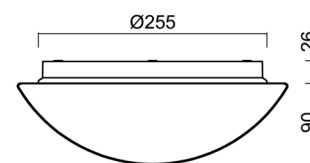

Technical

Types of luminaires	Emergency combined
Mounting type	surface mounted
Base material	polypropylene composite
Shade material	three-layer glass TRIPLEX OPAL
Base color	white Ral9003
Shade color	white
Holding the shade	bayonet
Mounting location	ceiling/wall
Width	300 mm
Length	300 mm
Height	115 mm
Diameter	ø 300 mm
mounting holes (diameter)	3xø5mm
Installation wire (diameter)	2xø16mm
Energy Class	D
Impact strength	IK01
Operating temperature	from 0°C to +30°C