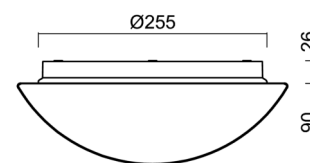

Technical

| | |
|------------------------------|--------------------------------|
| Types of luminaires | Dimmable |
| Mounting type | surface mounted |
| Base material | polypropylene composite |
| Shade material | three-layer glass TRIPLEX OPAL |
| Base color | white Ral9003 |
| Shade color | white |
| Holding the shade | bayonet |
| Mounting location | ceiling/wall |
| Width | 300 mm |
| Length | 300 mm |
| Height | 115 mm |
| Diameter | ø 300 mm |
| mounting holes (diameter) | 3xø5mm |
| Installation wire (diameter) | 2xø16mm |
| Energy Class | D |
| Impact strength | IK01 |
| Operating temperature | from -20°C to +30°C |