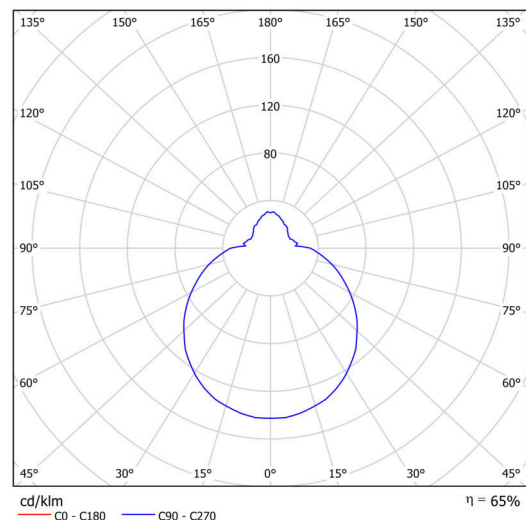

Luminous

Lum. flux of luminaire	920 lm
Lum. flux of light source	1420 lm
Luminaire efficacy	102 lm/W
Temperature	3000 K
Rated life time LED L80/B10	100000 hours
CRI	Ra80
MacAdam	3
Blue light hazard	Risk group 0