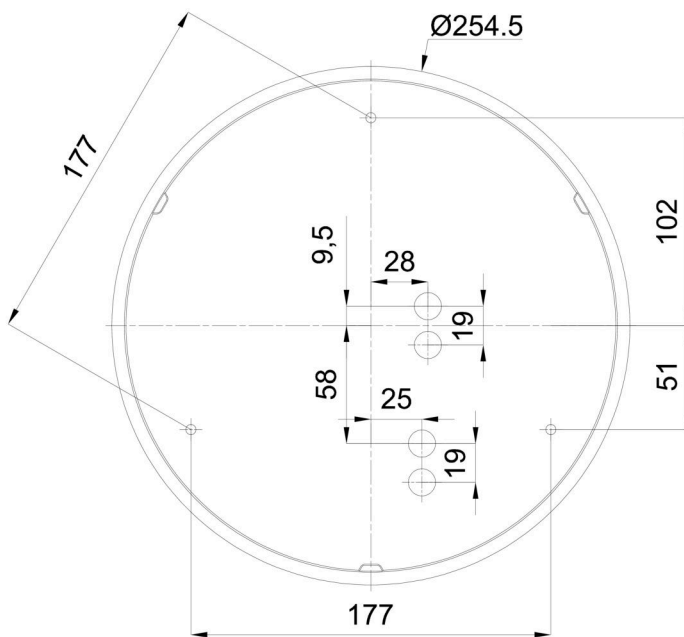

Logistic

EAN	8591728070601
Weight NTTO	1.7 Kg
Weight BTTO	1.9 Kg
Number of cartons	1 pcs
Package volume	0.012 m³
Package 1 width	0.32 m
Package 1 length	0.31 m
Package 1 height	0.12 m
Warranty*	60 months

*The warranty for the batteries is valid for 12 months from the date of purchase.

Installation dimensions: