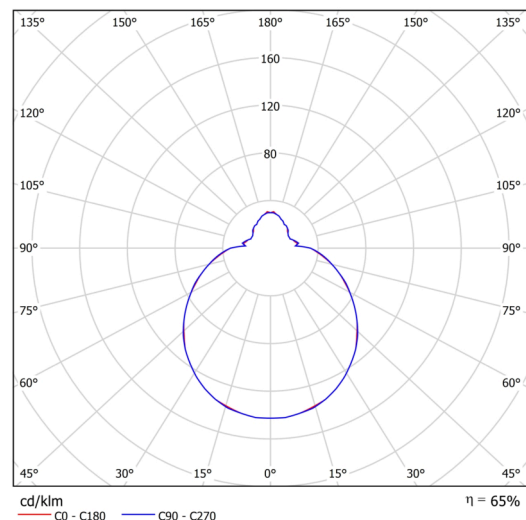

Luminous

Lum. flux of luminaire	1290 lm
Lum. flux of light source	1980 lm
Luminaire efficacy	107 lm/W
Temperature	2700-6500 K
Rated life time LED L80/B10	100000 hours
CRI	Ra80
MacAdam	3
Blue light hazard	Risk group 0

Eulum data for calculation programs are available at www.osmont.cz.