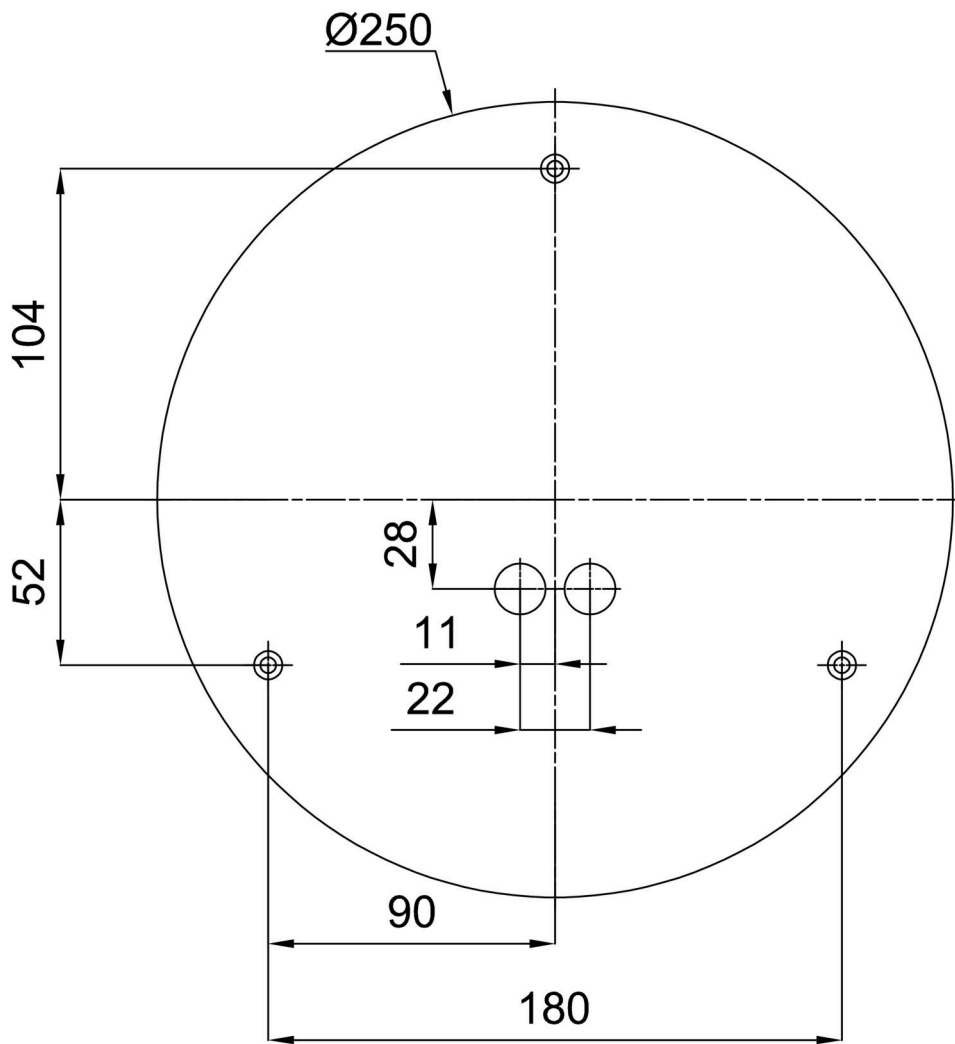

Logistic

EAN	8591728071578
Weight NTTO	1.7 Kg
Weight BTTO	1.9 Kg
Number of cartons	1 pcs
Package volume	0.012 m³
Package 1 width	0.32 m
Package 1 length	0.31 m
Package 1 height	0.12 m
Warranty*	60 months

*The warranty for the batteries is valid for 12 months from the date of purchase.

Installation dimensions: