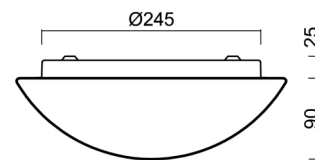

Technical

Types of luminaires	Sensor
Mounting type	surface mounted
Base material	steel
Shade material	three-layer glass TRIPLEX OPAL
Base color	white Ral9003
Shade color	white
Holding the shade	bayonet
Mounting location	ceiling/wall
Width	300 mm
Length	300 mm
Height	115 mm
Diameter	ø 300 mm
mounting holes (diameter)	3xø5mm
Installation wire (diameter)	2xø16mm
Energy Class	D
Impact strength	IK01
Operating temperature	from -20°C to +30°C