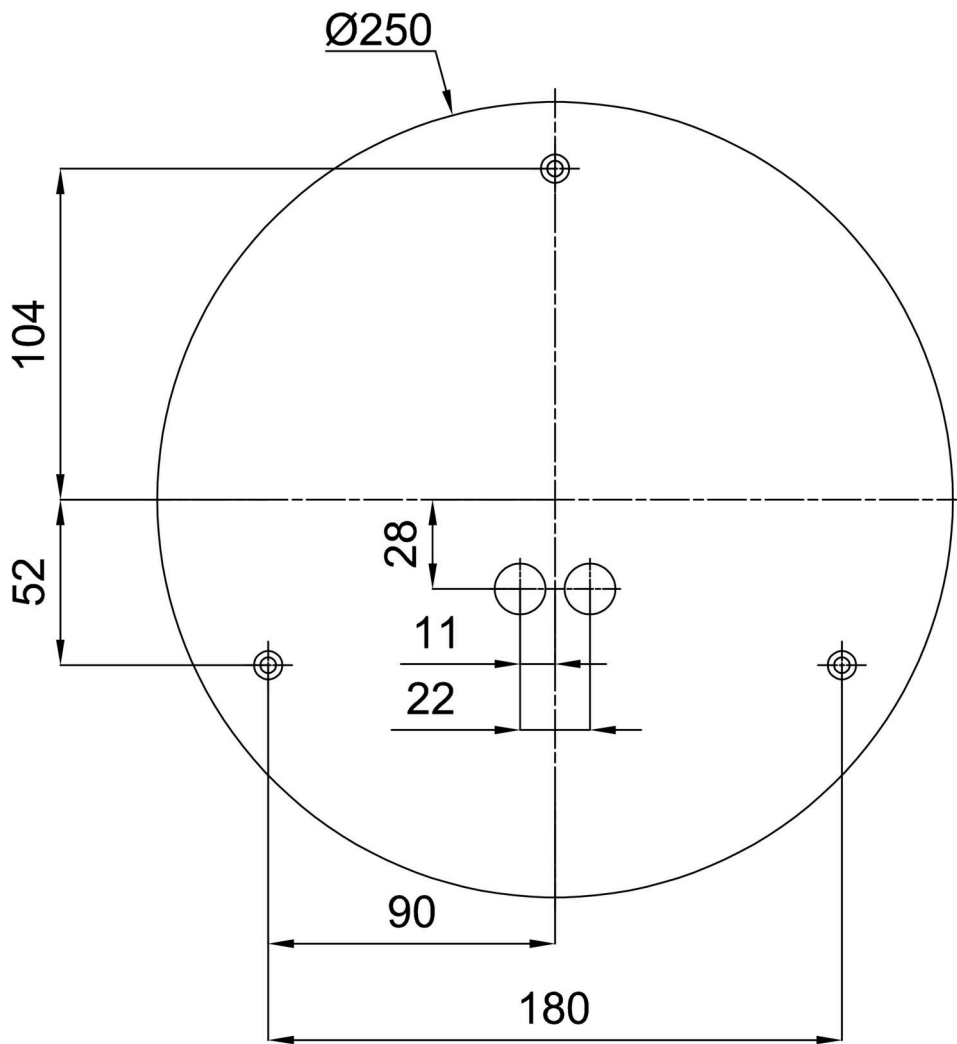

Logistic

EAN	8591728071547
Weight NTTO	1.7 Kg
Weight BTTO	1.9 Kg
Number of cartons	1 pcs
Package volume	0.012 m³
Package 1 width	0.32 m
Package 1 length	0.31 m
Package 1 height	0.12 m
Warranty*	60 months

*The warranty for the batteries is valid for 12 months from the date of purchase.

Installation dimensions: