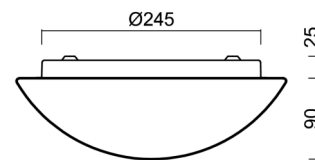

Technical

Types of luminaires	Classic on/off
Mounting type	surface mounted
Base material	steel
Shade material	three-layer glass TRIPLEX OPAL
Base color	white Ral9003
Shade color	white
Holding the shade	bayonet
Mounting location	ceiling/wall
Width	300 mm
Length	300 mm
Height	115 mm
Diameter	ø 300 mm
mounting holes (diameter)	3xø5mm
Installation wire (diameter)	2xø16mm
Energy Class	D
Impact strength	IK01
Operating temperature	from -20°C to +30°C