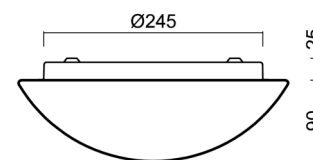

Technical

Types of luminaires	Dimmable
Mounting type	surface mounted
Base material	steel
Shade material	three-layer glass TRIPLEX OPAL
Base color	white Ral9003
Shade color	white
Holding the shade	bayonet
Mounting location	ceiling/wall
Width	300 mm
Length	300 mm
Height	115 mm
Diameter	ø 300 mm
mounting holes (diameter)	3xø5mm
Installation wire (diameter)	2xø16mm
Energy Class	D
Impact strength	IK01
Operating temperature	from -20°C to +30°C