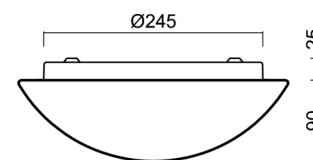

Technical

Types of luminaires	Classic on/off
Mounting type	surface mounted
Base material	steel
Shade material	three-layer glass TRIPLEX OPAL
Base color	white Ral9003
Shade color	white
Holding the shade	bayonet
Mounting location	ceiling/wall
Width	300 mm
Length	300 mm
Height	115 mm
Diameter	ø 300 mm
mounting holes (diameter)	3xø5mm
Installation wire (diameter)	2xø16mm
Energy Class	D
Impact strength	IK01
Operating temperature	from -20°C to +30°C