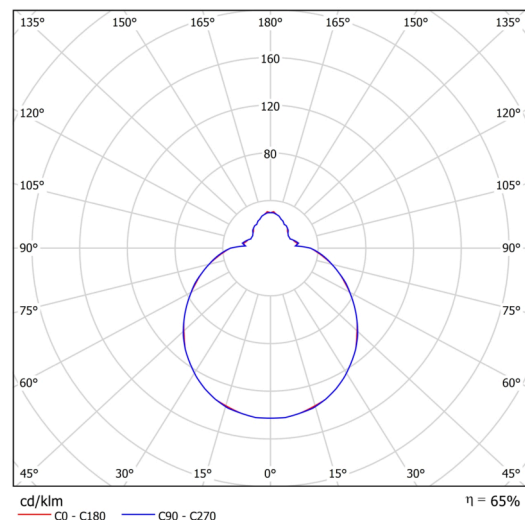

Luminous

Lum. flux of luminaire	1350 lm
Lum. flux of light source	2080 lm
Luminaire efficacy	103 lm/W
Temperature	4000 K
Rated life time LED L80/B10	100000 hours
CRI	Ra80
MacAdam	3
Blue light hazard	Risk group 0