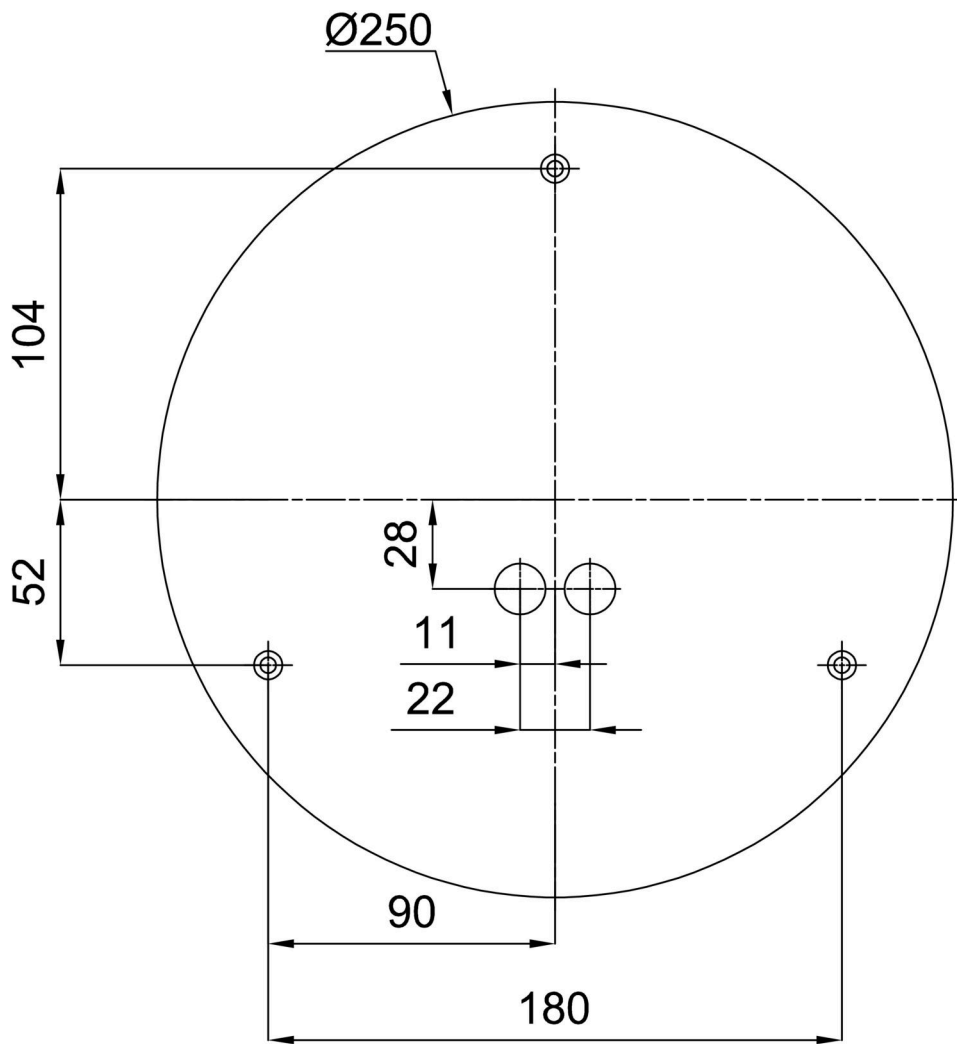

Logistic

EAN	8591728068196
Weight NTTO	1.7 Kg
Weight BTTO	1.9 Kg
Number of cartons	1 pcs
Package volume	0.012 m³
Package 1 width	0.32 m
Package 1 length	0.31 m
Package 1 height	0.12 m
Warranty*	60 months

*The warranty for the batteries is valid for 12 months from the date of purchase.

Installation dimensions: