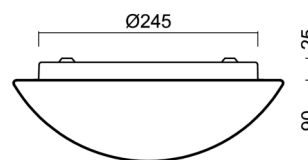

## Technical

Types of luminaires	Emergency combined
Mounting type	surface mounted
Base material	steel
Shade material	three-layer glass TRIPLEX OPAL
Base color	white Ral9003
Shade color	white
Holding the shade	bayonet
Mounting location	ceiling/wall
Width	300 mm
Length	300 mm
Height	115 mm
Diameter	ø 300 mm
mounting holes (diameter)	3xø5mm
Installation wire (diameter)	2xø16mm
Energy Class	D
Impact strength	IK01
Operating temperature	from 0°C to +30°C