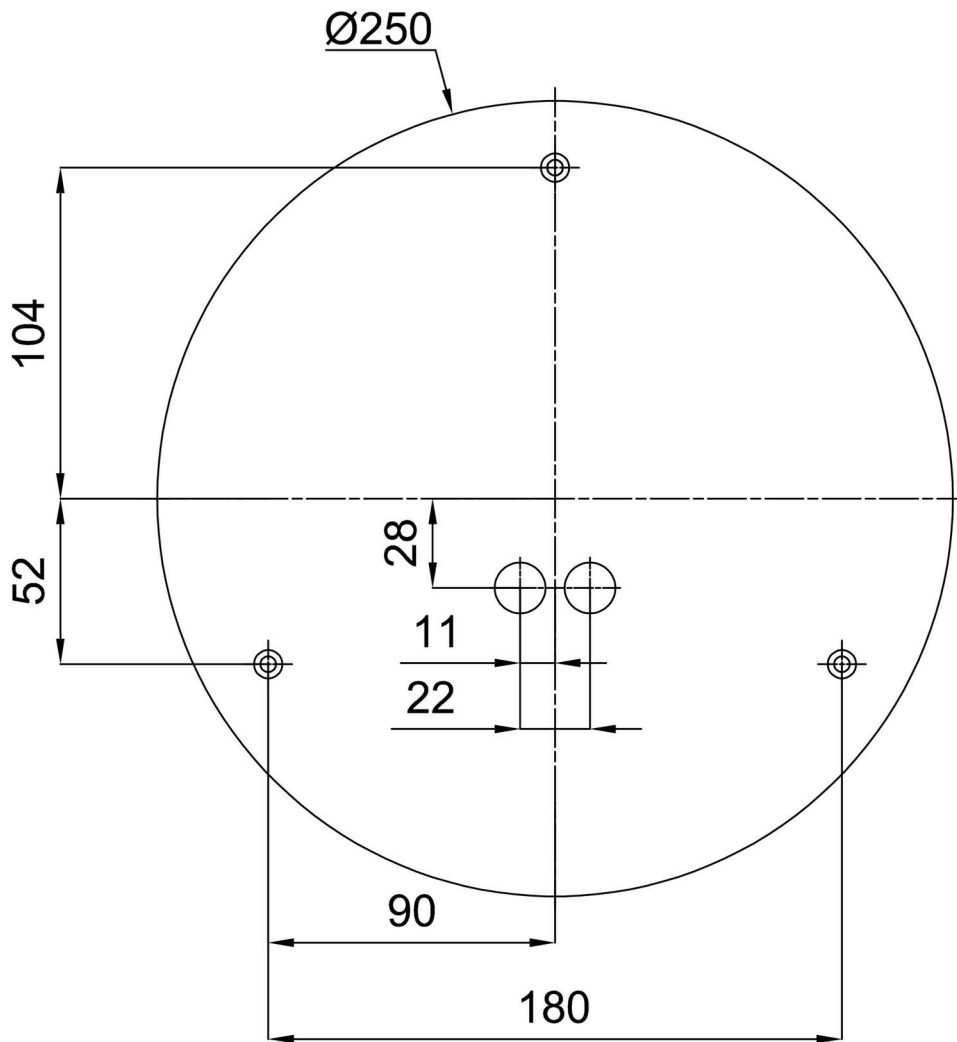

TECHNICAL SHEET

Blue light hazard	Risk group 0

Eulum data for calculation programs are available at www.osmont.cz.

Logistic

EAN	8591728067458
Weight NTTO	1.7 Kg
Weight BTTO	1.9 Kg
Number of cartons	1 pcs
Package volume	0.012 m³
Package 1 width	0.32 m
Package 1 length	0.31 m
Package 1 height	0.12 m
Warranty*	60 months

*The warranty for the batteries is valid for 12 months from the date of purchase.

Installation dimensions: