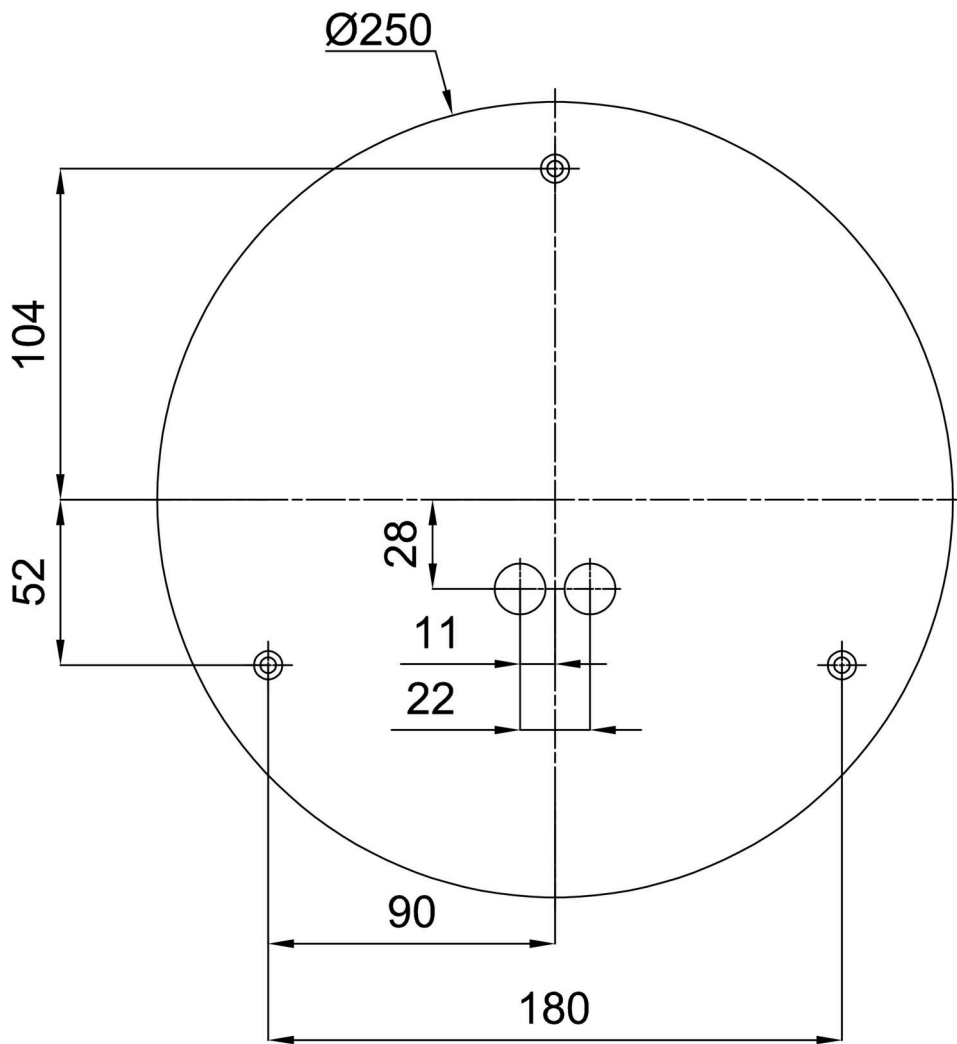

Logistic

EAN	8591728067427
Weight NTTO	1.7 Kg
Weight BTTO	1.9 Kg
Number of cartons	1 pcs
Package volume	0.012 m³
Package 1 width	0.32 m
Package 1 length	0.31 m
Package 1 height	0.12 m
Warranty*	60 months

*The warranty for the batteries is valid for 12 months from the date of purchase.

Installation dimensions: