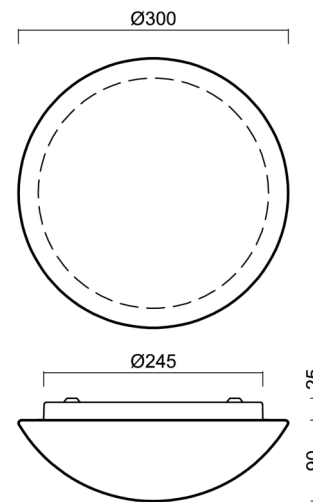

Technical

Types of luminaires	Sensor
Mounting type	surface mounted
Base material	steel
Shade material	three-layer glass TRIPLEX OPAL
Base color	white Ral9003
Shade color	white
Holding the shade	bayonet
Mounting location	ceiling/wall
Width	300 mm
Length	300 mm
Height	115 mm
Diameter	ø 300 mm
mounting holes (diameter)	3xø5mm
Installation wire (diameter)	2xø16mm
Energy Class	D
Impact strength	IK01
Operating temperature	from -20°C to +30°C