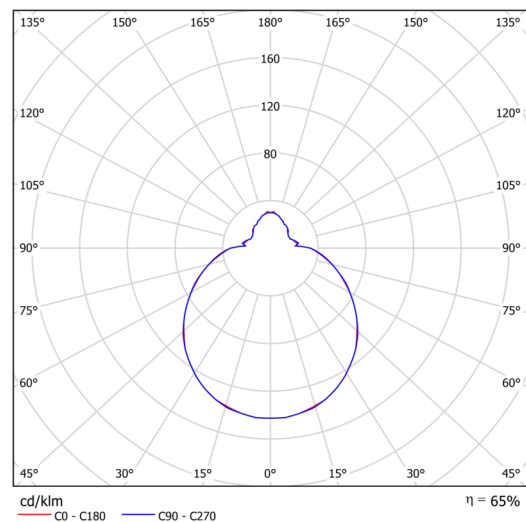

Luminous

Lum. flux of luminaire	1300 lm
Lum. flux of light source	2000 lm
Luminaire efficacy	100 lm/W
Temperature	3000 K
Rated life time LED L80/B10	100000 hours
CRI	Ra80
MacAdam	3
Blue light hazard	Risk group 0