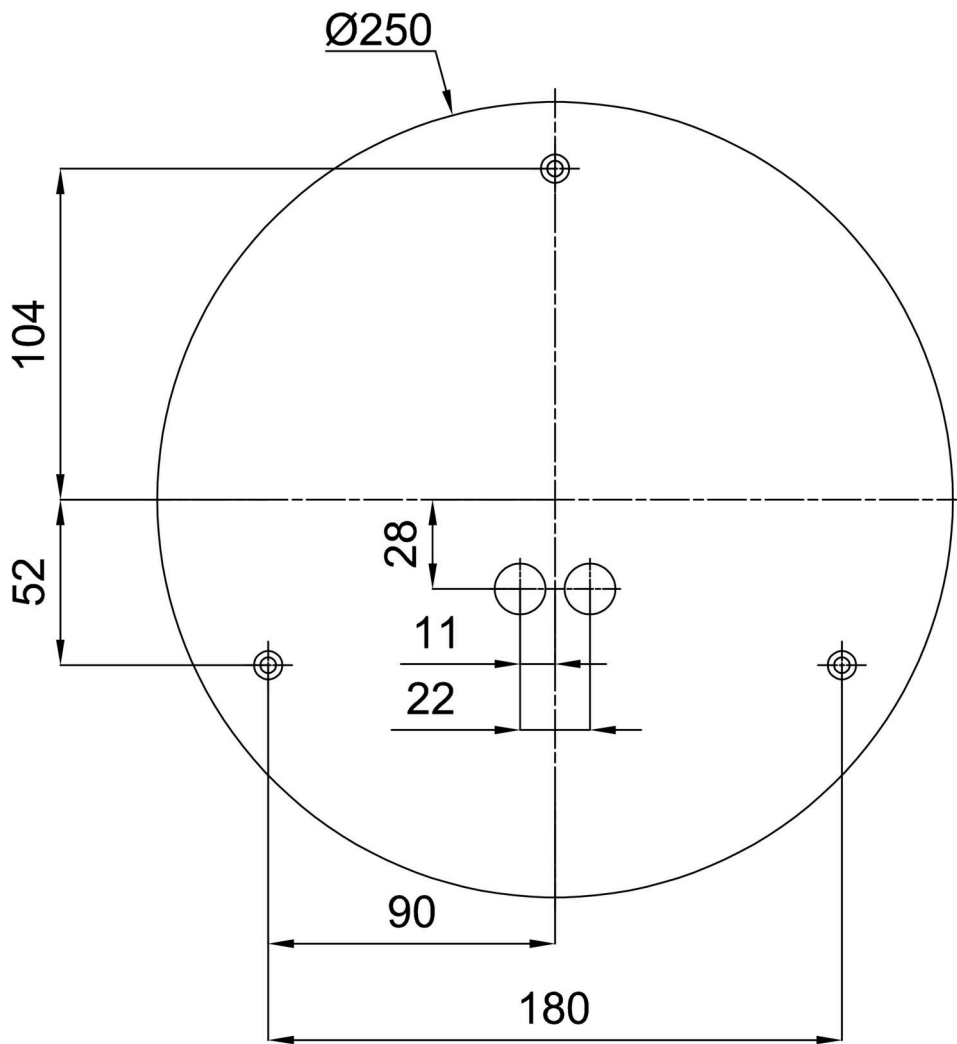

Logistic

EAN	8591728067045
Weight NTTO	1.7 Kg
Weight BTTO	1.9 Kg
Number of cartons	1 pcs
Package volume	0.012 m³
Package 1 width	0.32 m
Package 1 length	0.31 m
Package 1 height	0.12 m
Warranty*	60 months

*The warranty for the batteries is valid for 12 months from the date of purchase.

Installation dimensions: