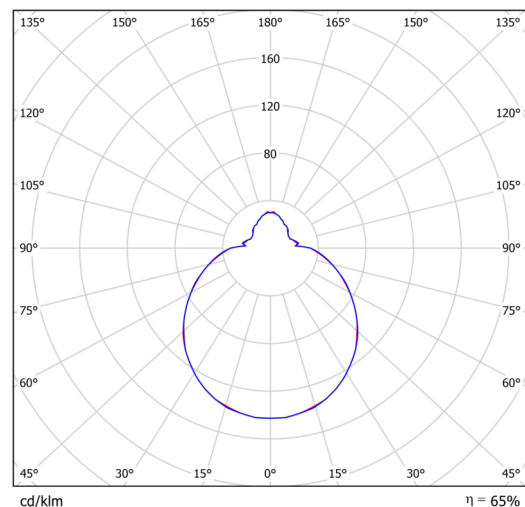

AURA 8

Product code: AUR59044

Type: LED-1L14E350BT13/013 3K#

Short description of the luminaire: White surface-mounted LED light ON/OFF with TRIPLEX OPAL glass shade.

Technical

Types of luminaires	Classic on/off
Mounting type	surface mounted
Base material	steel
Shade material	three-layer glass TRIPLEX OPAL
Base color	white Ral9003
Shade color	white
Holding the shade	bayonet
Mounting location	ceiling/wall
Width	300 mm
Length	300 mm
Height	115 mm
Diameter	ø 300 mm
mounting holes (diameter)	3xø5mm
Installation wire (diameter)	2xø16mm
Energy Class	D
Impact strength	IK01
Operating temperature	from -20°C to +30°C

Electric

Power consumption	9 W
Ingress Protection	IP44
Socket	LED modul
terminal block	snap terminal block
Automatic circuit breaker type B10A	50 pcs
Automatic circuit breaker type B16A	78 pcs
Automatic circuit breaker type C10A	84 pcs
Automatic circuit breaker type C16A	130 pcs

Luminous

Lum. flux of luminaire	920 lm
Lum. flux of light source	1420 lm
Luminaire efficacy	102 lm/W
Temperature	3000 K
Rated life time LED L80/B10	100000 hours
CRI	Ra80
MacAdam	3
Blue light hazard	Risk group 0

Eulum data for calculation programs are available at www.osmont.cz.