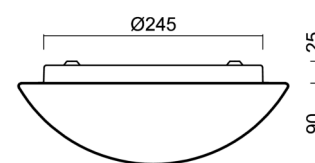

Eulum data for calculation programs are available at www.osmont.cz.