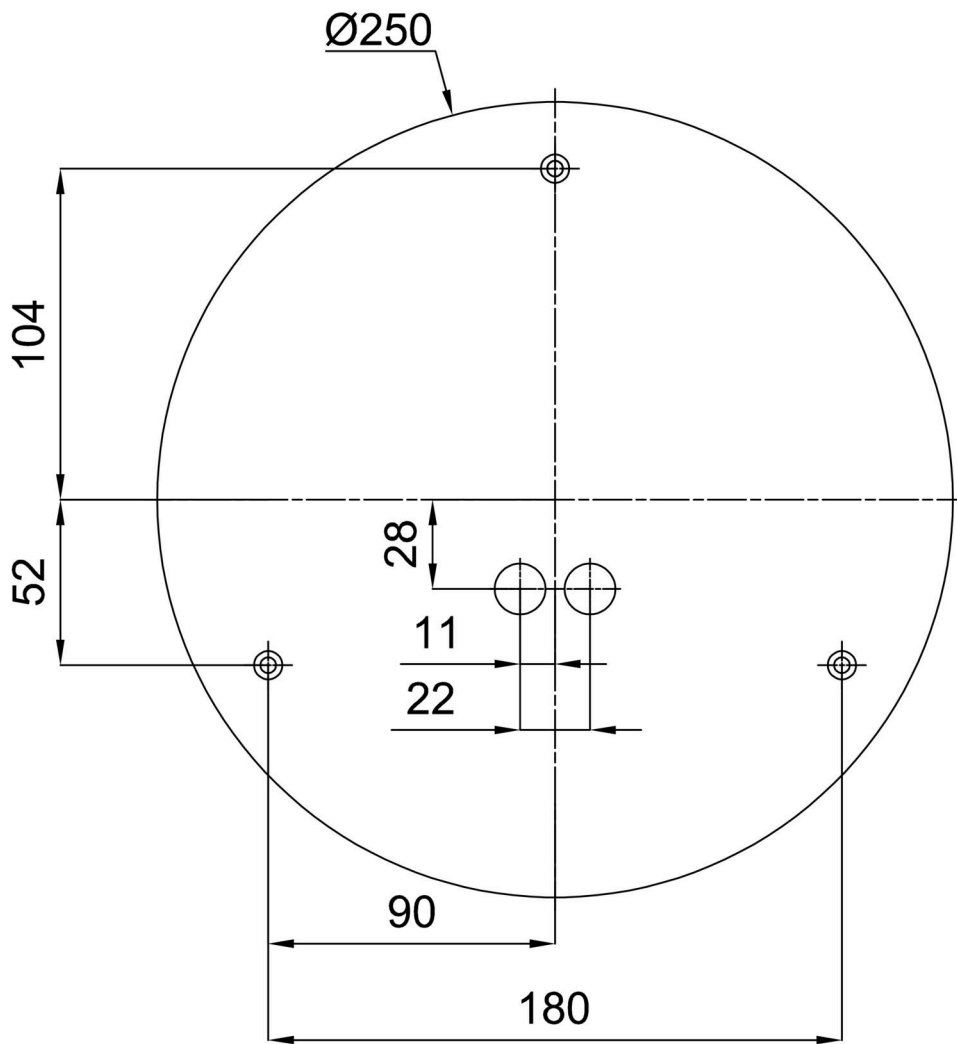

Types of luminaires	Sensor
Mounting type	surface mounted
Base material	steel
Shade material	three-layer glass TRIPLEX OPAL
Base color	white Ral9003
Shade color	white
Holding the shade	bayonet
Mounting location	ceiling/wall
Width	300 mm
Length	300 mm
Height	115 mm
Diameter	ø 300 mm
mounting holes (diameter)	3xø5mm
Installation wire (diameter)	2xø16mm
Impact strength	IK01
Operating temperature	from -20°C to +30°C

Eulum data for calculation programs are available at www.osmont.cz.

Logistic

EAN	8591728427207
Weight NTTO	1.6 Kg
Weight BTTO	1.8 Kg
Number of cartons	1 pcs
Package volume	0.012 m ³
Package 1 width	0.32 m
Package 1 length	0.31 m
Package 1 height	0.12 m
Warranty*	60 months

*The warranty for the batteries is valid for 12 months from the date of purchase.

Installation dimensions:

Additional assortment:

Decorative collar

Product code	Name	Color	Description	Picture	Drawing
30069	B13/X14	polished stainless steel	the collar is held by the shade		
30068	B13/X4	white Ral9003	the collar is held by the shade		
30071	B13/X13	grey	the collar is held by the shade		
30070	B13/X12	polished brass	the collar is held by the shade		