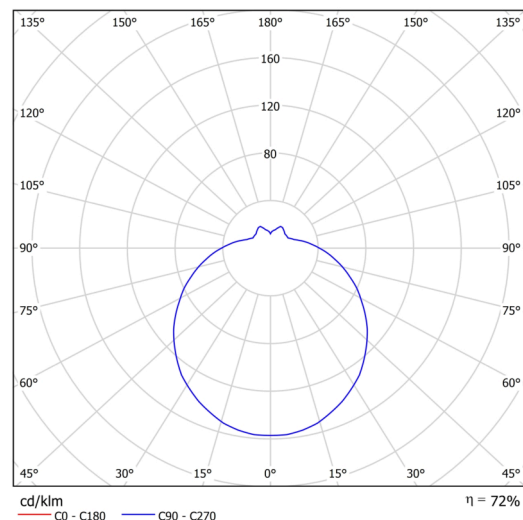

AURA 8

Product code: AUR42720

Type: IN-12BT13/013 HF*

Short description of the luminaire: White surface-mounted E27 light with sensor with TRIPLEX OPAL glass shade.

Technical

Types of luminaires	Sensor
Mounting type	surface mounted
Base material	steel
Shade material	three-layer glass TRIPLEX OPAL
Base color	white Ral9003
Shade color	white
Holding the shade	bayonet
Mounting location	ceiling/wall
Width	300 mm
Length	300 mm
Height	115 mm
Diameter	ø 300 mm
mounting holes (diameter)	3xø5mm
Installation wire (diameter)	2xø16mm
Impact strength	IK01
Operating temperature	from -20°C to +30°C

Electric

Voltage type	AC
AC voltage	220 - 240 V
Power consumption	25 W
Ingress Protection	IP44
Socket	E27
Sensor	HF
terminal block	snap terminal block

Luminous

Blue light hazard	Risk group 0

Eulum data for calculation programs are available at www.osmont.cz.