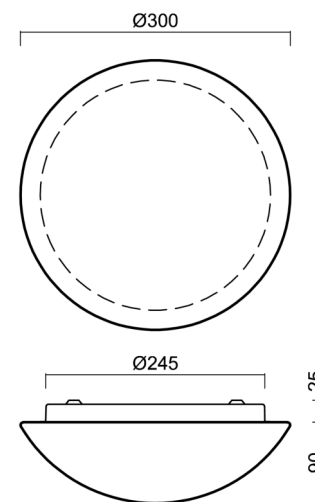

Types of luminaires	Sensor
Mounting type	surface mounted
Base material	steel
Shade material	three-layer glass TRIPLEX OPAL
Base color	white Ral9003
Shade color	white
Holding the shade	bayonet
Mounting location	ceiling/wall
Width	300 mm
Length	300 mm
Height	115 mm
Diameter	ø 300 mm
mounting holes (diameter)	3xø5mm
Installation wire (diameter)	2xø16mm
Impact strength	IK01
Operating temperature	from -20°C to +30°C

Eulum data for calculation programs are available at www.osmont.cz.

Logistic

EAN	8591728427207
Weight NTTO	1.6 Kg
Weight BTTO	1.8 Kg
Number of cartons	1 pcs
Package volume	0.012 m ³
Package 1 width	0.32 m
Package 1 length	0.31 m
Package 1 height	0.12 m
Warranty*	60 months