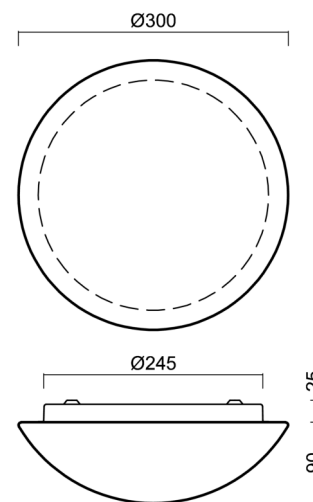

Types of luminaires	Classic on/off
Mounting type	surface mounted
Base material	steel
Shade material	three-layer glass TRIPLEX OPAL
Base color	white Ral9003
Shade color	white
Holding the shade	bayonet
Mounting location	ceiling/wall
Width	300 mm
Length	300 mm
Height	115 mm
Diameter	ø 300 mm
mounting holes (diameter)	3xø5mm
Installation wire (diameter)	2xø16mm
Impact strength	IK01
Operating temperature	from -20°C to +30°C

Eulum data for calculation programs are available at www.osmont.cz.

Logistic

EAN	8591728427092
Weight NTTO	1.6 Kg
Weight BTTO	1.8 Kg
Number of cartons	1 pcs
Package volume	0.012 m ³
Package 1 width	0.32 m
Package 1 length	0.31 m
Package 1 height	0.12 m
Warranty*	60 months