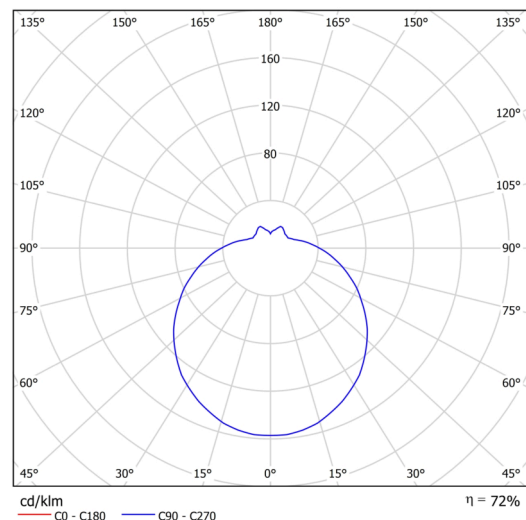

AURA 8

Product code: AUR42709

Type: IN-22BT13/013*

Short description of the luminaire: White surface-mounted E27 light ON/OFF with TRIPLEX OPAL glass shade.

Technical

Types of luminaires	Classic on/off
Mounting type	surface mounted
Base material	steel
Shade material	three-layer glass TRIPLEX OPAL
Base color	white Ral9003
Shade color	white
Holding the shade	bayonet
Mounting location	ceiling/wall
Width	300 mm
Length	300 mm
Height	115 mm
Diameter	ø 300 mm
mounting holes (diameter)	3xø5mm
Installation wire (diameter)	2xø16mm
Impact strength	IK01
Operating temperature	from -20°C to +30°C

Electric

Voltage type	AC
AC voltage	220 - 240 V
Power consumption	2x25 W
Ingress Protection	IP44
Socket	E27
terminal block	snap terminal block

Luminous

Blue light hazard	Risk group 0

Eulum data for calculation programs are available at www.osmont.cz.