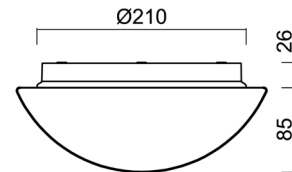

## Technical

Types of luminaires	Sensor
Mounting type	surface mounted
Base material	polypropylene composite
Shade material	three-layer glass TRIPLEX OPAL
Base color	white Ral9003
Shade color	white
Holding the shade	bayonet
Mounting location	ceiling/wall
Width	250 mm
Length	250 mm
Height	110 mm
Diameter	ø 250 mm
mounting holes (diameter)	3xø5mm
Installation wire (diameter)	2xø16mm
Impact strength	IK01
Operating temperature	from -20°C to +30°C