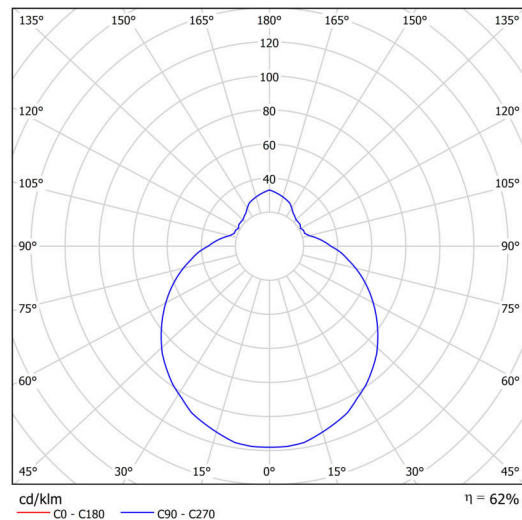

Luminous

Blue light hazard	Risk group 0

Eulum data for calculation programs are available at www.osmont.cz.