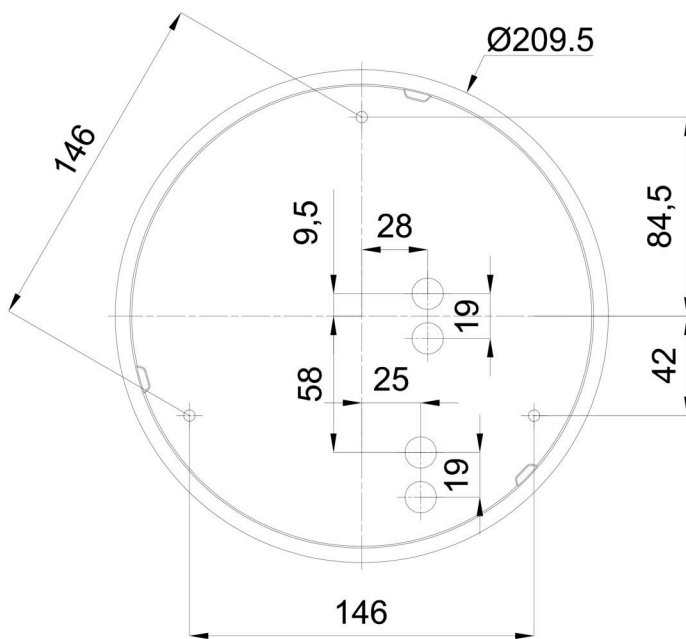

## Technical

Types of luminaires	Sensor
Mounting type	surface mounted
Base material	polypropylene composite
Shade material	three-layer glass TRIPLEX OPAL
Base color	white Ral9003
Shade color	white
Holding the shade	bayonet
Mounting location	ceiling/wall
Width	250 mm
Length	250 mm
Height	110 mm
Diameter	ø 250 mm
mounting holes (diameter)	3xø5mm
Installation wire (diameter)	2xø16mm
Impact strength	IK01
Operating temperature	from -20°C to +30°C

## Luminous

Blue light hazard	Risk group 0
-------------------	--------------

Eulum data for calculation programs are available at [www.osmont.cz](http://www.osmont.cz).

Logistic

EAN	8591728711368
Weight NTTO	1.1 Kg
Weight BTTO	1.3 Kg
Number of cartons	1 pcs
Package volume	0.008 m <sup>3</sup>
Package 1 width	0.27 m
Package 1 length	0.26 m
Package 1 height	0.11 m
Warranty*	60 months

\*The warranty for the batteries is valid for 12 months from the date of purchase.

Installation dimensions:

Additional assortment:

Decorative collar

Product code	Name	Color	Description	Picture	Drawing
30061	B12/X14	polished stainless steel	the collar is held by the shade		
30060	B12/X4	white Ral9003	the collar is held by the shade		
30063	B12/X13	grey	the collar is held by the shade		
30062	B12/X12	polished brass	the collar is held by the shade		