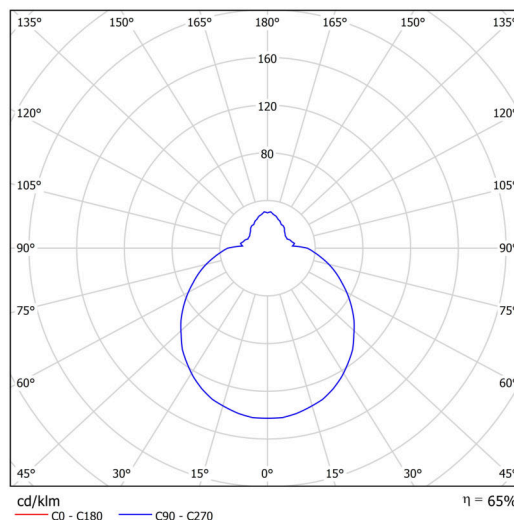

Luminous

Lum. flux of luminaire	880 lm
Lum. flux of light source	1350 lm
Luminaire efficacy	88 lm/W
Temperature	3000 K
Rated life time LED L80/B10	100000 hours
CRI	Ra80
MacAdam	3
Blue light hazard	Risk group 0