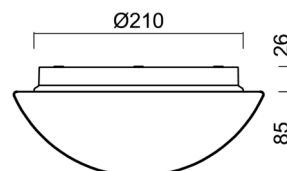

## Technical

Types of luminaires	Classic on/off
Mounting type	surface mounted
Base material	polypropylene composite
Shade material	three-layer glass TRIPLEX OPAL
Base color	white Ral9003
Shade color	white
Holding the shade	bayonet
Mounting location	ceiling/wall
Width	250 mm
Length	250 mm
Height	110 mm
Diameter	ø 250 mm
mounting holes (diameter)	3xø5mm
Installation wire (diameter)	2xø16mm
Energy Class	D
Impact strength	IK01
Operating temperature	from -20°C to +30°C