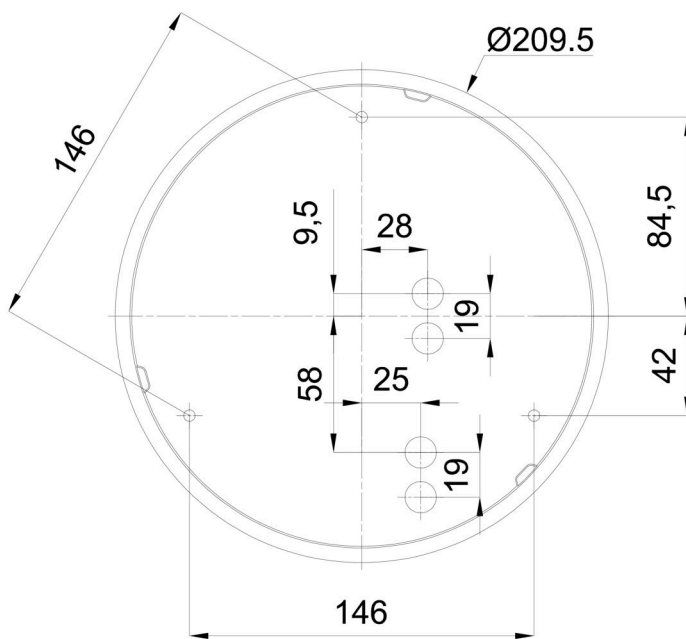

Logistic

EAN	8591728070557
Weight NTTO	1.3 Kg
Weight BTTO	1.5 Kg
Number of cartons	1 pcs
Package volume	0.008 m³
Package 1 width	0.27 m
Package 1 length	0.26 m
Package 1 height	0.11 m
Warranty*	60 months

*The warranty for the batteries is valid for 12 months from the date of purchase.

Installation dimensions: